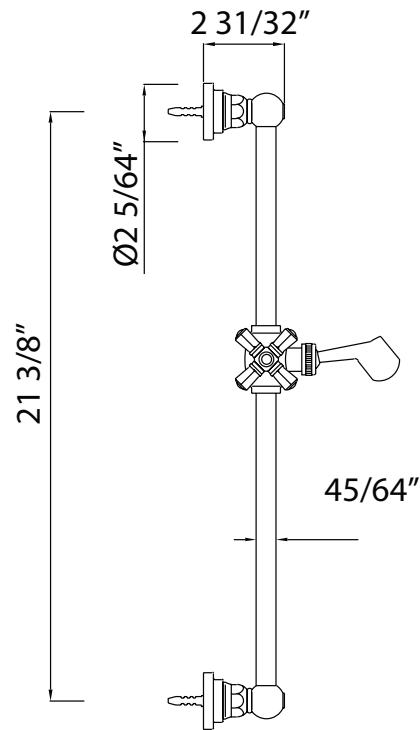

A8073XM

For warranty or additional information, contact:

U.S.A.
houseofrohl.com/support
1-800-777-9762

QUEBEC / MARITIMES / WESTERN CANADA
houseofrohl.ca/support
1-866-473-8442

ONTARIO
houseofrohl.ca/support
1-800-287-5354