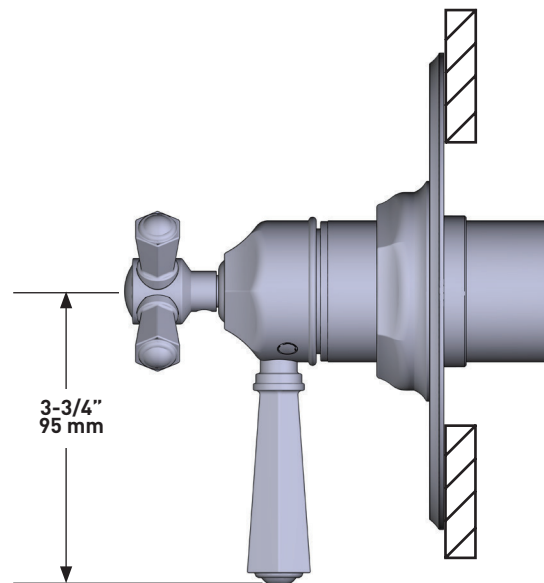

Pour la garantie ou des informations supplémentaires, contactez:

U.S.A.
houseofrohl.com/support
1-800-777-9762

QUÉBEC / MARITIMES / OUEST CANADIEN
houseofrohl.ca/support
1-866-473-8442

ONTARIO
houseofrohl.ca/support
1-800-287-5354