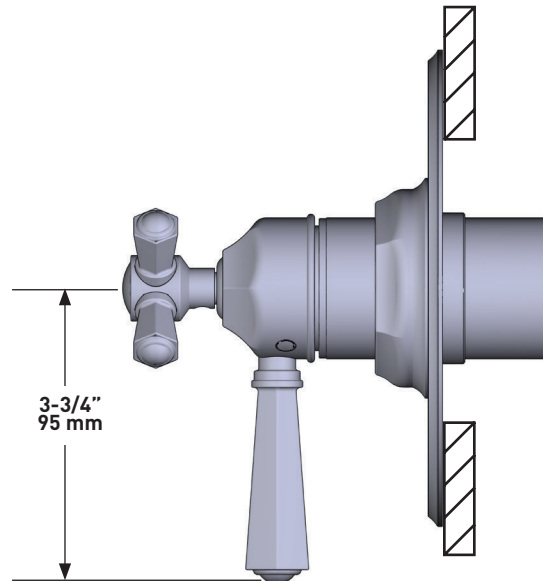

For warranty or additional information, contact:

U.S.A.
houseofrohl.com/support
1-800-777-9762

QUEBEC / MARITIMES / WESTERN CANADA
houseofrohl.ca/support
1-866-473-8442

ONTARIO
houseofrohl.ca/support
1-800-287-5354

Riobel

PERRIN & ROWE
LONDON

victoria ⊕ albert®

ROHL