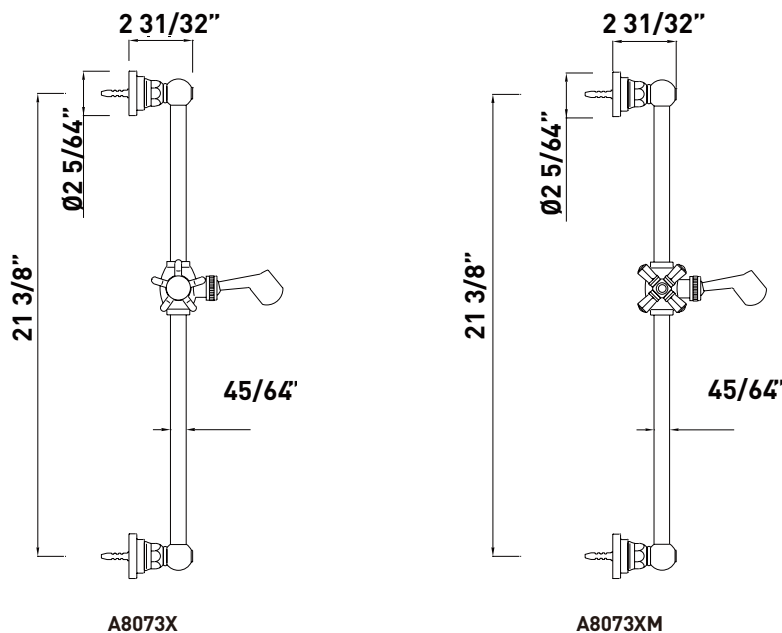

SPÉCIFICATIONS

DESCRIPTION

- Fabrication en laiton
- Style San Giovanni
- Longueur de 21 3/8 po
- Barre de 45/64 po de diamètre
- Support de douche à main coulissant
- 2 31/32 Projection
- La longueur du produit ne peut être réduite
- Le modèle avec poignée à manette n'est pas offert

GARANTIE

- La plupart des produits ou pièces comprend des «garanties limitées» contre les défauts de fabrication. Pour les clients des États-Unis: veuillez consulter houseofrohl.com/support; Pour les clients du Canada : veuillez consulter houseofrohl.ca/support pour connaître les conditions complètes de la garantie des produits et finis.

Barre Coulissante San Giovanni

Douche Spa ROHL

MODÈLES : A8073XM (Poignée cruciforme)
A8073X (Poignée en étoile)

For warranty or additional information, contact:

US Customers

U.S.A.
houseofrohl.com/support
1-800-777-9762

Canadian Customers

QUEBEC / MARITIMES / WESTERN CANADA
QUÉBEC / MARITIMES / OUEST CANADIEN
QUEBEC / MARITIMOS / CANADA OCCIDENTAL
houseofrohl.ca/support
1-866-473-8442

ONTARIO
houseofrohl.ca/support
1-800-287-5354