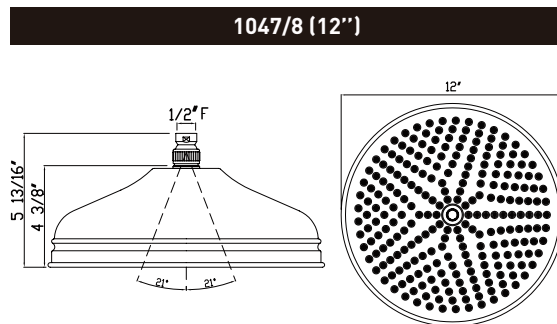

For warranty or additional information, contact:

U.S.A.
houseofrohl.com/support
1-800-777-9762

QUEBEC / MARITIMES / WESTERN CANADA
houseofrohl.ca/support
1-866-473-8442

ONTARIO
houseofrohl.ca/support
1-800-287-5354