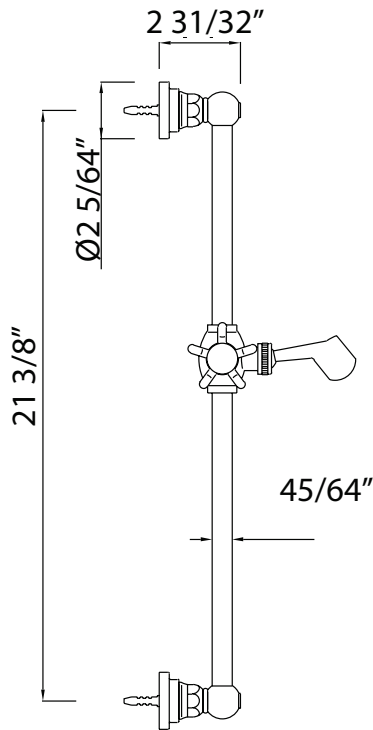

SPECIFICATIONS

DESCRIPTION

- Brass construction
- San Giovanni style
- 21 3/8" length
- 45/64" diameter bar
- Sliding handshower parking bracket
- 2 31/32" projection
- Length may be cut down
- Lever handle version not available

WARRANTY

- Most products or parts carry "Limited Warranties" against manufacturing defects. For US customers please visit houseofrohl.com/support and for Canadian customers please visit houseofrohl.ca/support for complete product and finish warranty.

SAN GIOVANNI Slide Bar

ROHL Spa Shower

MODELS: A8073XM (Cross Handle)
A8073X (Five Spoke Cross Handle)

A8073X