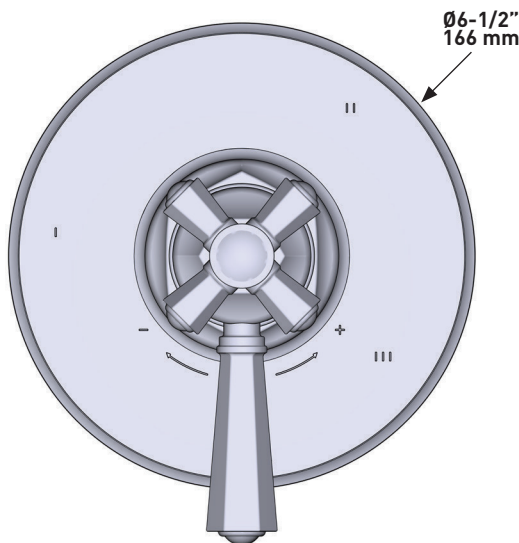

For warranty or additional information, contact:

U.S.A.
houseofrohl.com/support
1-800-777-9762

QUEBEC / MARITIMES / WESTERN CANADA
houseofrohl.ca/support
1-866-473-8442

ONTARIO
houseofrohl.ca/support
1-800-287-5354

Riobel

PERRIN & ROWE
LONDON

victoria ⊕ albert®

ROHL