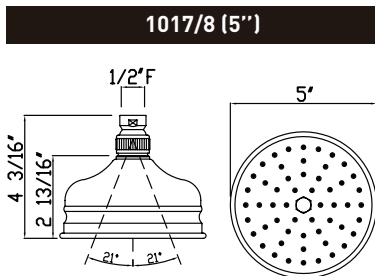

For warranty or additional information, contact:

U.S.A.
houseofrohl.com/support
1-800-777-9762

QUEBEC / MARITIMES / WESTERN CANADA
houseofrohl.ca/support
1-866-473-8442

ONTARIO
houseofrohl.ca/support
1-800-287-5354