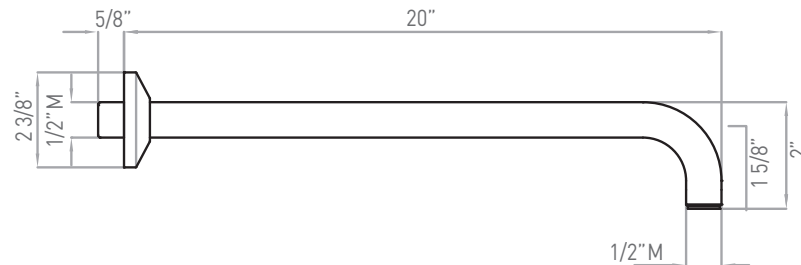

Wall Mounted Shower Arm

Rohl SPA Shower Collection

MODELS: 1120/12 (12" Shower Arm)
1120 (20" Shower Arm)

1120

1120/12

For warranty or additional information, contact:

U.S.A.
houseofrohl.com/support
1-800-777-9762