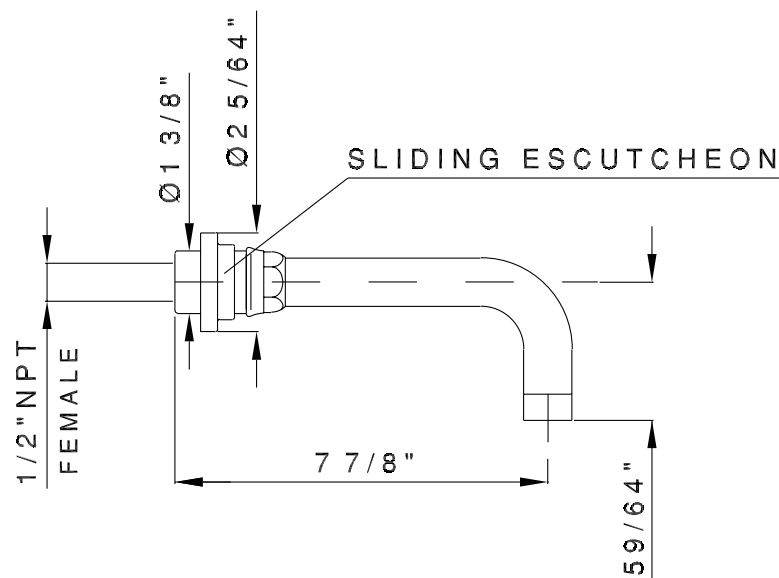

For warranty or additional information, contact:

U.S.A.
houseofrohl.com/support
1-800-777-9762

QUEBEC / MARITIMES / WESTERN CANADA
houseofrohl.ca/support
1-866-473-8442

ONTARIO
houseofrohl.ca/support
1-800-287-5354