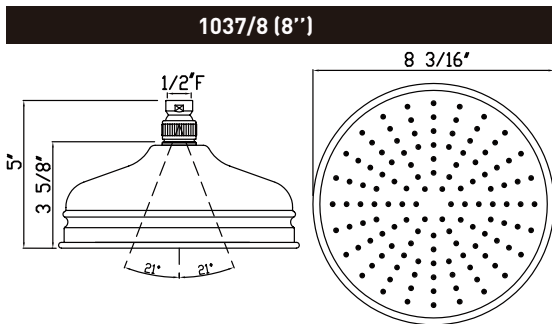

Bordano Anti-Cal Showerhead

ROHL Shower

- MODELS:** 1017/8 (5" Showerhead)
 1027/8 (6" Showerhead)
 1037/8 (8" Showerhead) (shown)
 1047/8 (12" Showerhead)

For warranty or additional information, contact: