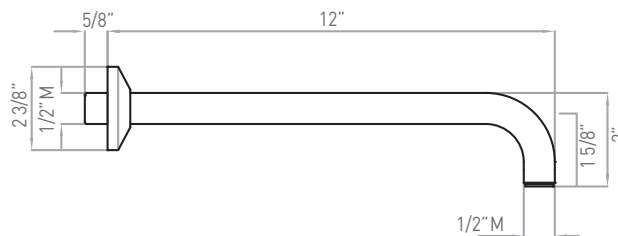

Wall Mounted Shower Arm

Rohl SPA Shower Collection

MODELS: 1120/12 (12" Shower Arm)
1120 (20" Shower Arm)

1120

1120/12

For warranty or additional information, contact:

U.S.A.
houseofrohl.com/support
1-800-777-9762