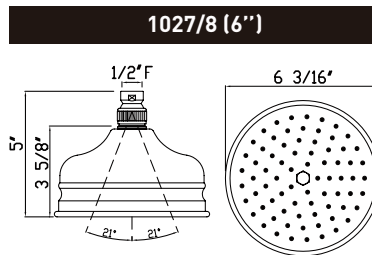

For warranty or additional information, contact:

U.S.A.
houseofrohl.com/support
1-800-777-9762

QUEBEC / MARITIMES / WESTERN CANADA
houseofrohl.ca/support
1-866-473-8442

ONTARIO
houseofrohl.ca/support
1-800-287-5354