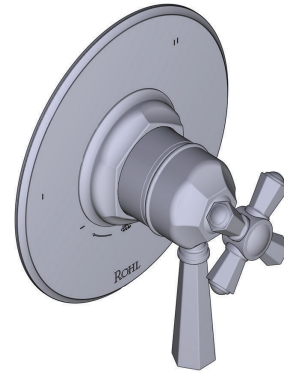

SPECIFICATIONS

DESCRIPTION

- Combines both thermostatic and pressure balance technologies
- “Set it and forget it” temperature control
- Temperature and volume control with diverter
- 3 dedicated functions and 2 shared functions
- Rough-in valve sold separately:
  - Order R45 therm & pressure balance rough-in valv
  - 3/4" R45 xtension kit available, order EXT45KIT34
  - 1-1/4" R45 xtension kit available, order EXT45KIT114

CARTRIDGE

- 0-955 (Included)

STANDARDS

- ASME A112.18.1

WARRANTY

- Most products or parts carry “Limited Warranties” against manufacturing defects. For US customers please visit houseofrohl.com/support and for Canadian customers please visit houseofrohl.ca/support for complete product and finish warranty.

1/2" Therm & Pressure Balance Trim with 5 Functions (Shared)

MODELS: TTN45W1

UPC®