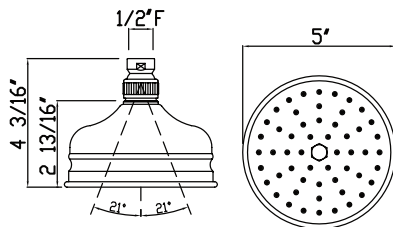

1017/8 (5")