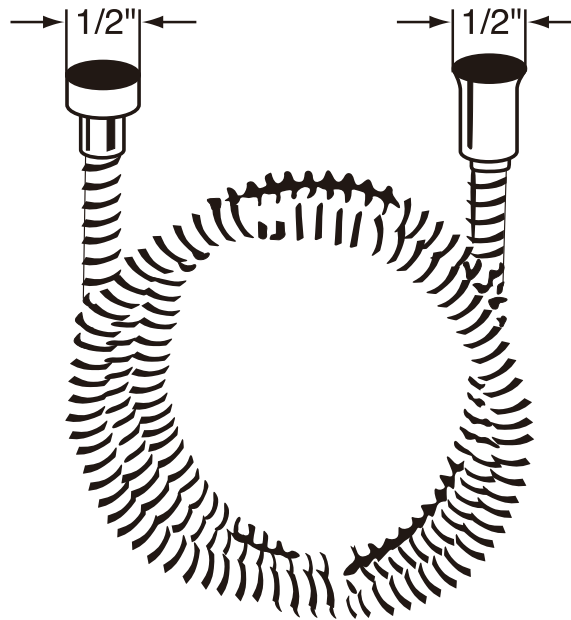

For warranty or additional information, contact:

U.S.A.
houseofrohl.com/support
1-800-777-9762

QUEBEC / MARITIMES / WESTERN CANADA
houseofrohl.ca/support
1-866-473-8442

ONTARIO
houseofrohl.ca/support
1-800-287-5354

Riobel

PERRIN & ROWE
LONDON

victoria ⊕ albert®

ROHL