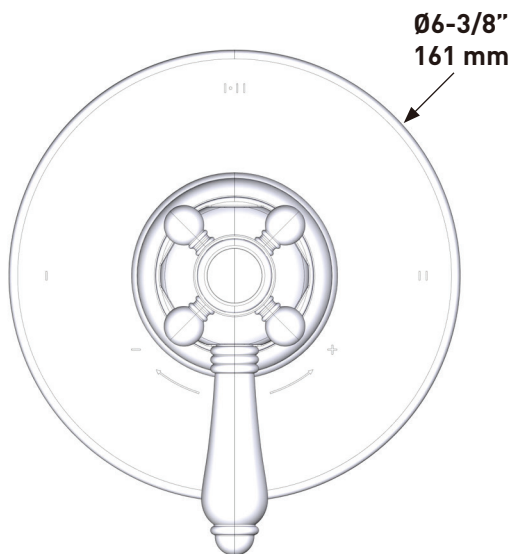

For warranty or additional information, contact:

US Customers

U.S.A.
houseofrohl.com/support
1-800-777-9762

Canadian Customers

QUEBEC / MARITIMES / WESTERN CANADA
QUÉBEC / MARITIMES / OUEST CANADIEN
QUEBEC / MARITIMOS / CANADA OCCIDENTAL
houseofrohl.ca/support
1-866-473-8442

ONTARIO
houseofrohl.ca/support
1-800-287-5354