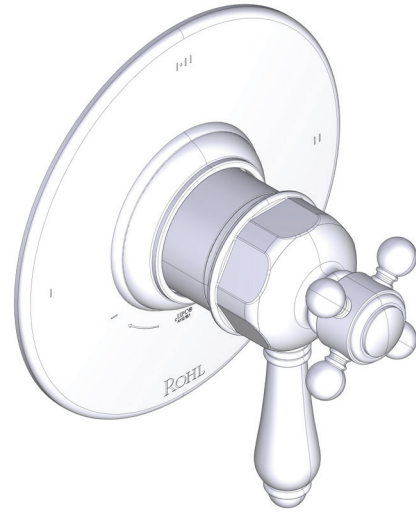

SPECIFICATIONS

DESCRIPTION

- Combines both thermostatic and pressure balance technologies
- “Set it and forget it” temperature control
- Temperature and volume control with diverter
- 2 dedicated functions and 1 shared function
- Rough-in valve sold separately:
  - Order R23 therm & pressure balance rough-in valve
  - 1-1/4" R23 extension kit available, order EXT23KIT114
  - 3/4" R23 extension kit available, order EXT23KIT34

CARTRIDGE

- 0-925 (Included)

STANDARDS

- ASME A112.18.1

WARRANTY

- Most products or parts carry “Limited Warranties” against manufacturing defects. For US customers please visit houseofrohl.com/support and for Canadian customers please visit houseofrohl.ca/support for complete product and finish warranty.

1/2" Therm & Pressure Balance Trim with 3 Functions (Shared)

CORE MODEL: TTD23W1LM