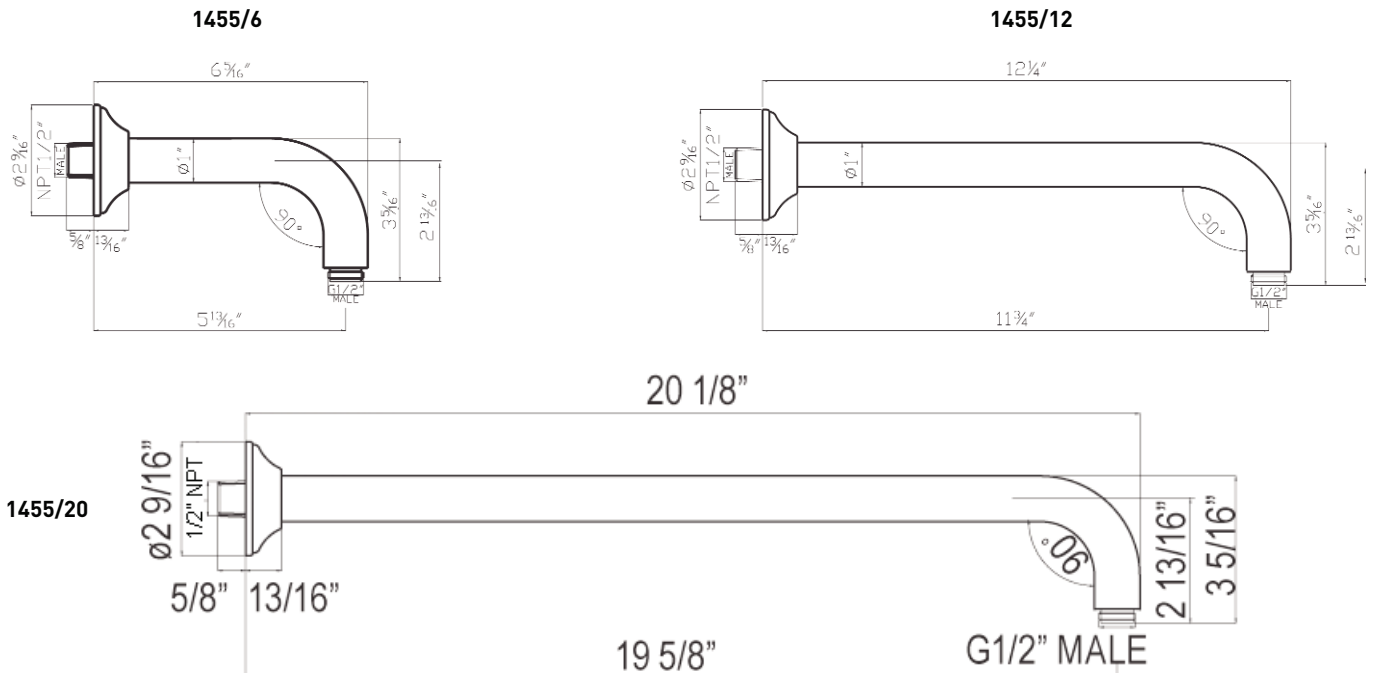

For warranty or additional information, contact:

U.S.A.
houseofrohl.com/support
1-800-777-9762

QUEBEC / MARITIMES / WESTERN CANADA
houseofrohl.ca/support
1-866-473-8442

ONTARIO
houseofrohl.ca/support
1-800-287-5354