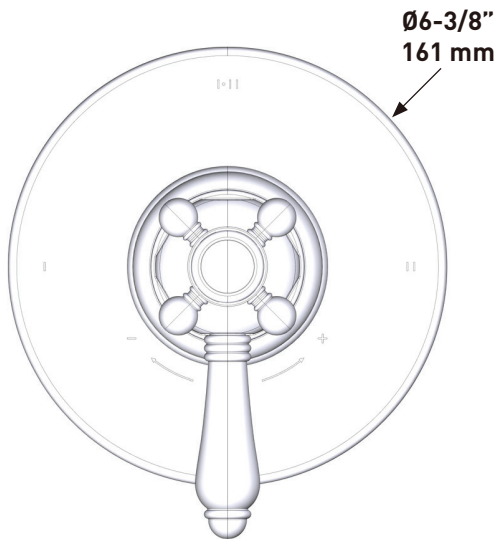

US Customers

U.S.A.
houseofrohl.com/support
1-800-777-9762

For warranty or additional information, contact:

QUEBEC / MARITIMES / WESTERN CANADA
QUÉBEC / MARITIMES / OUEST CANADIEN
QUEBEC / MARITIMOS / CANADA OCCIDENTAL
houseofrohl.ca/support
1-866-473-8442

Canadian Customers

ONTARIO
houseofrohl.ca/support
1-800-287-5354

Riobel

PERRIN & ROWE
LONDON

victoria ⊕ albert®

ROHL