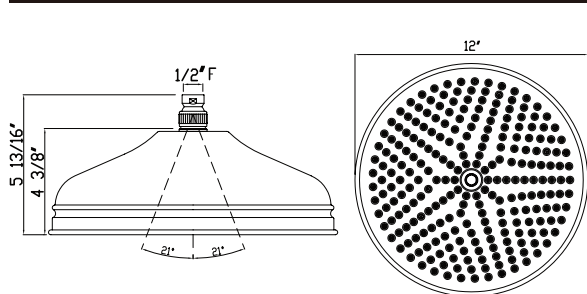

1047/8 (12")