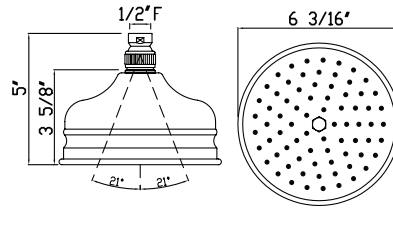

1027/8 (6")