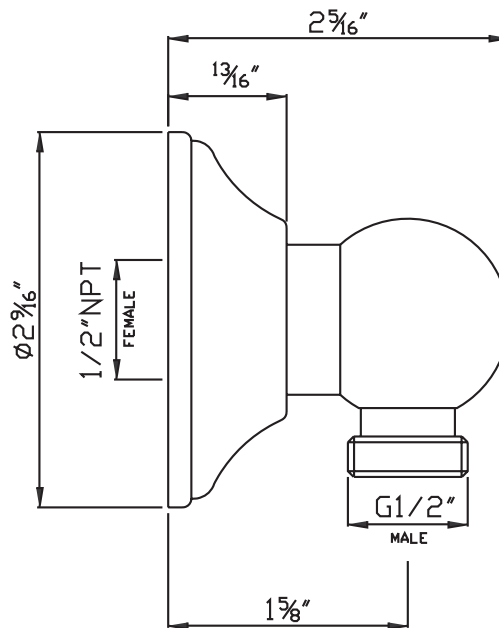

For warranty or additional information, contact:

U.S.A.
houseofrohl.com/support
1-800-777-9762

QUEBEC / MARITIMES / WESTERN CANADA
houseofrohl.ca/support
1-866-473-8442

ONTARIO
houseofrohl.ca/support
1-800-287-5354

Riobel

PERRIN & ROWE
LONDON

victoria ⊕ albert®

ROHL