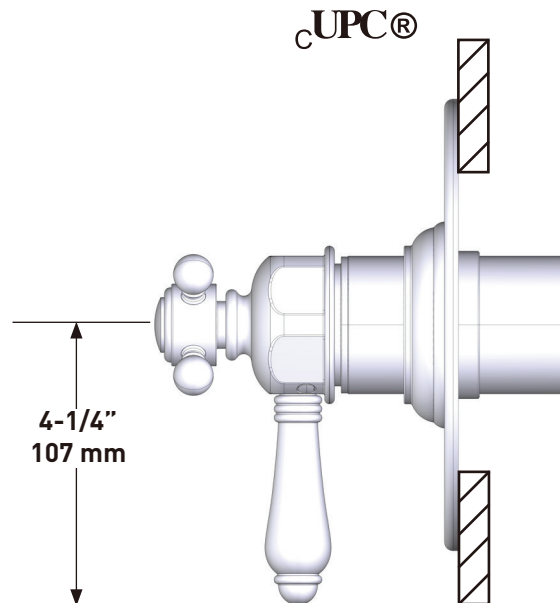

For warranty or additional information, contact:

US Customers

U.S.A.
houseofrohl.com/support
1-800-777-9762

Canadian Customers

QUEBEC / MARITIMES / WESTERN CANADA
QUÉBEC / MARITIMES / OUEST CANADIEN
QUEBEC / MARITIMOS / CANADA OCCIDENTAL
houseofrohl.ca/support
1-866-473-8442

ONTARIO
houseofrohl.ca/support
1-800-287-5354