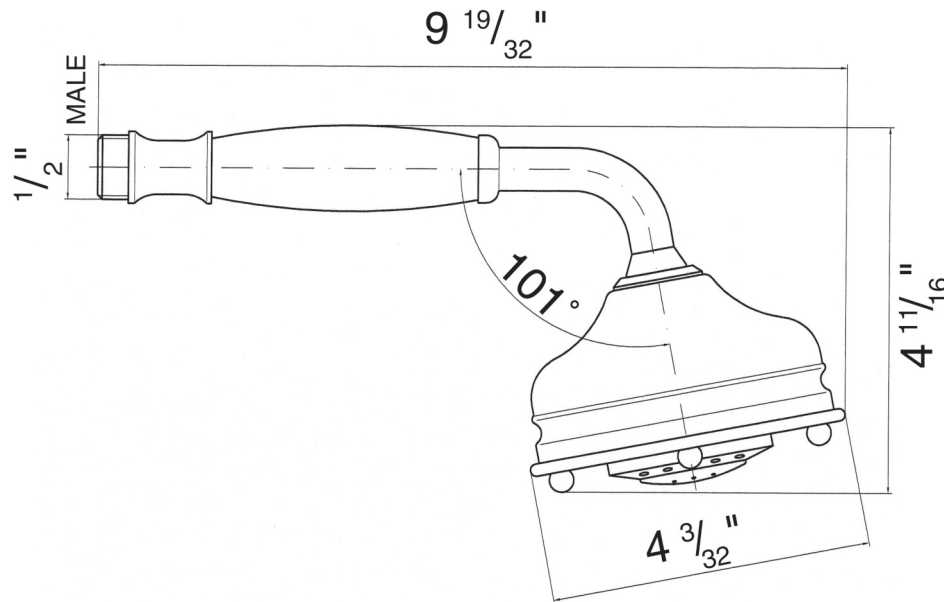

For warranty or additional information, contact:

U.S.A.
houseofrohl.com/support
1-800-777-9762

QUEBEC / MARITIMES / WESTERN CANADA
houseofrohl.ca/support
1-866-473-8442

ONTARIO
houseofrohl.ca/support
1-800-287-5354