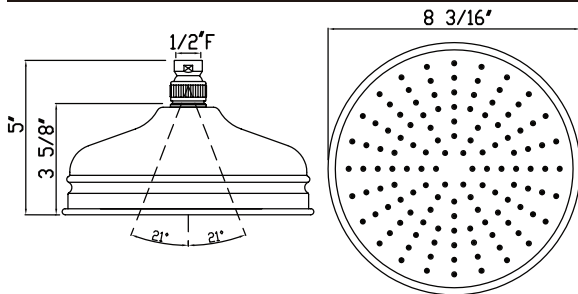

### DESCRIPTION

- Solid brass construction
- Wall mounting
- 24" total length
- 3/4" diameter bar
- Country style
- Sliding handshower parking bracket

### Bordano Anti-Cal Showerhead

ROHL Shower

**MODELS:** 1017/8 (5" Showerhead)  
1027/8 (6" Showerhead)  
1037/8 (8" Showerhead) (shown)  
1047/8 (12" Showerhead)

**1017/8 (5")**

**1027/8 (6")**

**1037/8 (8")**