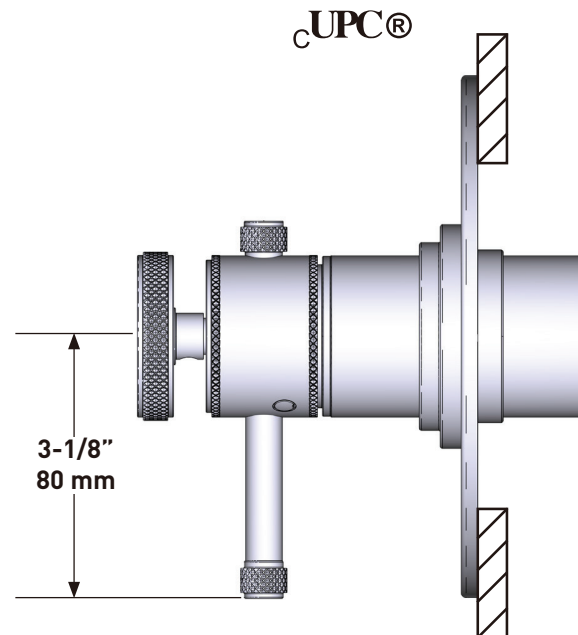

For warranty or additional information, contact:

US Customers

U.S.A.
houseofrohl.com/support
1-800-777-9762

QUEBEC / MARITIMES / WESTERN CANADA
QUÉBEC / MARITIMES / OUEST CANADIEN
QUEBEC / MARITIMOS / CANADA OCCIDENTAL
houseofrohl.ca/support
1-866-473-8442

Canadian Customers

ONTARIO
houseofrohl.ca/support
1-800-287-5354

Riobel

PERRIN & ROWE
LONDON

victoria ⊕ albert®

ROHL