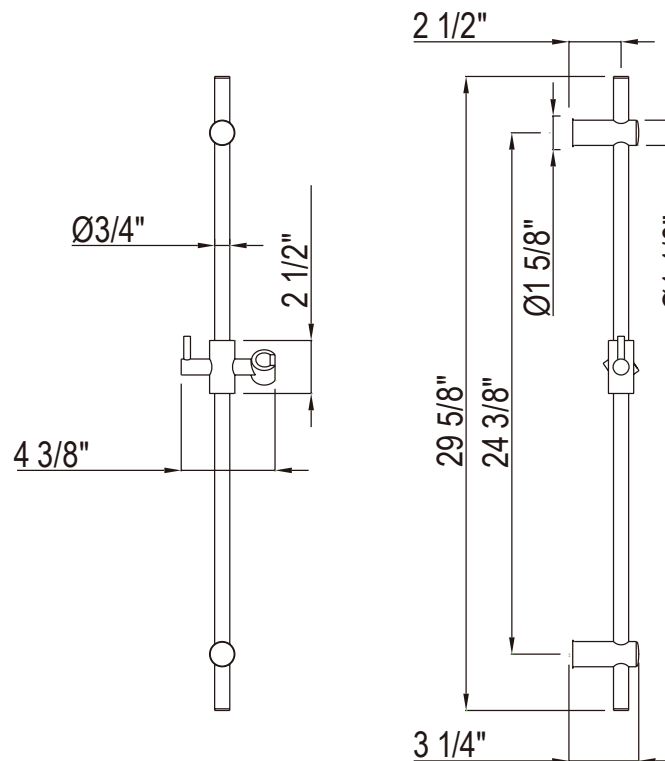

ESPECIFICACIONES

DESCRIPCIÓN

- Fabricación en latón
- Longitud de 29 5/8"
- Soporte de parada para regadera de mano deslizante
- La longitud no se puede reducir

GARANTÍA

- La mayoría de los productos o piezas cuentan con "Garantías Limitadas" por defectos de fabricación. A los clientes en EE. UU. se les recomienda visitar houseofrohl.com/support y a los clientes en Canadá, houseofrohl.ca/support, para consultar las condiciones completas de la garantía de los productos y acabados.

Barra deslizante moderna

Ducha de Spa ROHL

MODELOS: 1650

For warranty or additional information, contact:

US Customers

U.S.A.
houseofrohl.com/support
1-800-777-9762

QUEBEC / MARITIMES / WESTERN CANADA
QUÉBEC / MARITIMES / OUEST CANADIEN
QUEBEC / MARITIMOS / CANADA OCCIDENTAL
houseofrohl.ca/support
1-866-473-8442

Canadian Customers

ONTARIO
houseofrohl.ca/support
1-800-287-5354