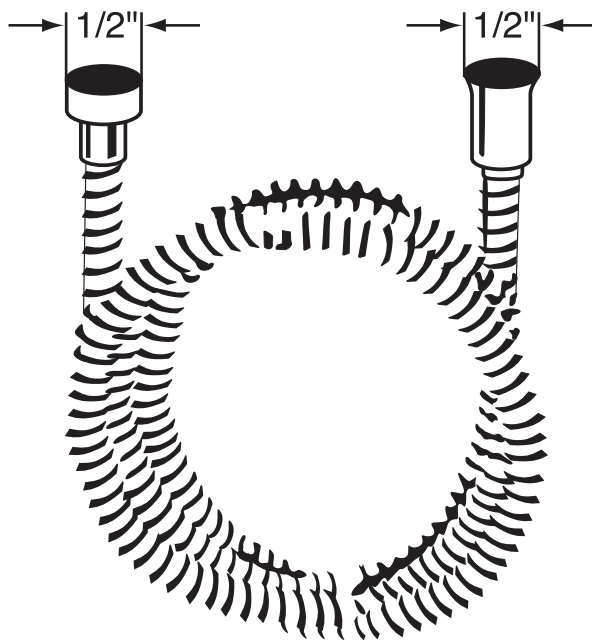

Pour la garantie ou des informations supplémentaires, contactez:

U.S.A.
houseofrohl.com/support
1-800-777-9762

QUÉBEC / MARITIMES / OUEST CANADIEN
houseofrohl.ca/support
1-866-473-8442

ONTARIO
houseofrohl.ca/support
1-800-287-5354