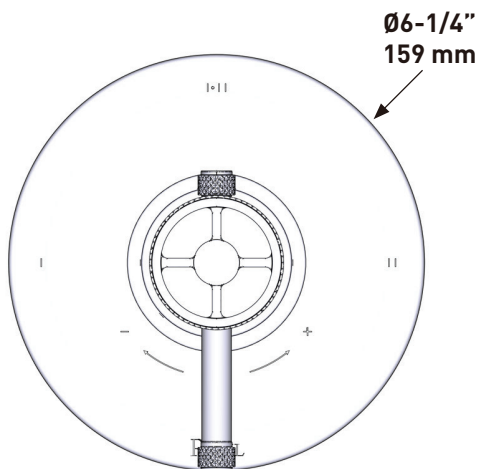

For warranty or additional information, contact:

US Customers

U.S.A.
houseofrohl.com/support
1-800-777-9762

QUEBEC / MARITIMES / WESTERN CANADA
QUÉBEC / MARITIMES / OUEST CANADIEN
QUEBEC / MARITIMOS / CANADA OCCIDENTAL
houseofrohl.ca/support
1-866-473-8442

Canadian Customers

ONTARIO
houseofrohl.ca/support
1-800-287-5354

Riobel

PERRIN & ROWE
LONDON

victoria ⊕ albert®

ROHL