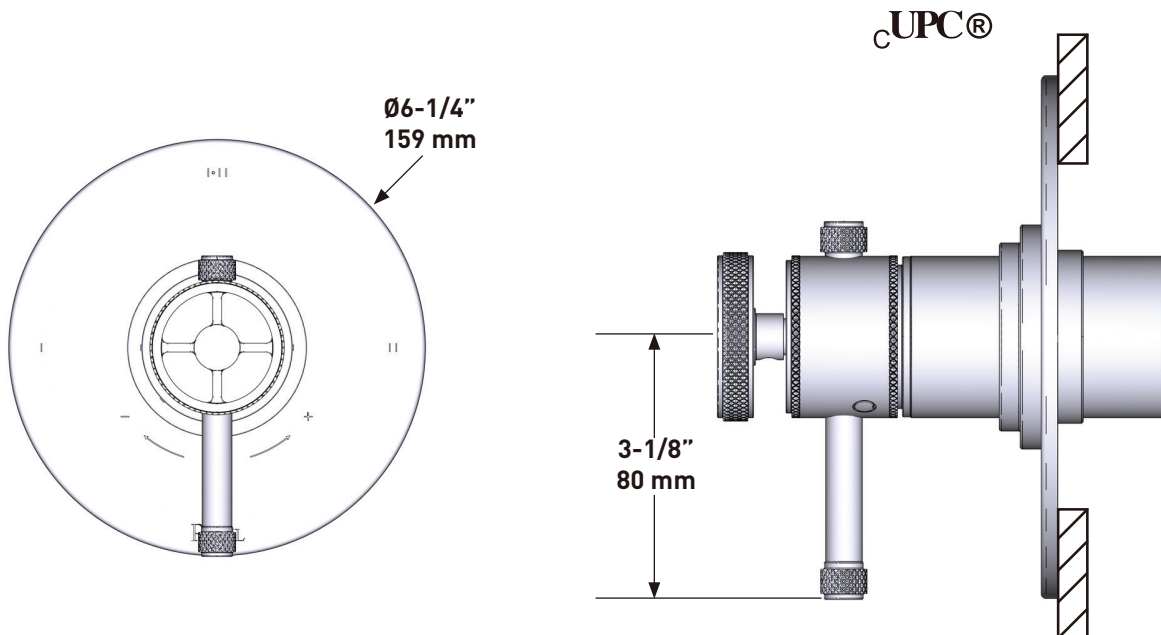

For warranty or additional information, contact:

US Customers

U.S.A.
houseofrohl.com/support
1-800-777-9762

Canadian Customers

QUEBEC / MARITIMES / WESTERN CANADA
QUÉBEC / MARITIMES / OUEST CANADIEN
QUEBEC / MARITIMOS / CANADA OCCIDENTAL
houseofrohl.ca/support
1-866-473-8442

ONTARIO
houseofrohl.ca/support
1-800-287-5354

Riobel

PERRIN & ROWE
LONDON

victoria ⊕ albert®

ROHL