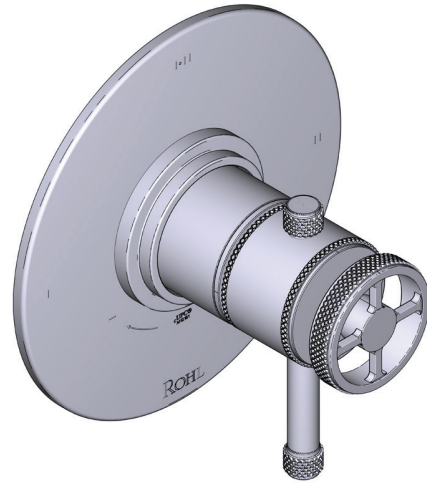

SPECIFICATIONS

DESCRIPTION

- Combines both thermostatic and pressure balance technologies
- "Set it and forget it" temperature control
- Temperature and volume control with diverter
- 2 dedicated functions and 1 shared function
- Rough-in valve sold separately:
 - Order R23 therm & pressure balance rough-in valve
 - 1-1/4" R23 extension kit available, order EXT23KIT114
 - 3/4" R23 extension kit available, order EXT23KIT34

CARTRIDGE

- 0-924 (Included)

STANDARDS

- ASME A112.18.1

WARRANTY

- Most products or parts carry "Limited Warranties" against manufacturing defects. For US customers please visit houseofrohl.com/support and for Canadian customers please visit houseofrohl.ca/support for complete product and finish warranty.

PERRIN & ROWE
 LONDON

victoria ⊕ albert®

ROHL

SPECIFICATIONS

DESCRIPTION

- Brass construction
- 29 5/8" length
- Sliding handshower parking bracket
- Length may not be cut down

WARRANTY

- Most products or parts carry "Limited Warranties" against manufacturing defects. For US customers please visit houseofrohl.com/support and for Canadian customers please visit houseofrohl.ca/support for complete product and finish warranty.

ONTARIO
houseofrohl.ca/support
 1-800-287-5354

SPECIFICATIONS

DESCRIPTION

- 7 7/8" diameter
- Single-function Rain showerhead
- ABS construction
- Flexible calcium resistant nozzles on spray face allow for easy removal of hard water build-up
- 1/2" female inlet with swivel connection