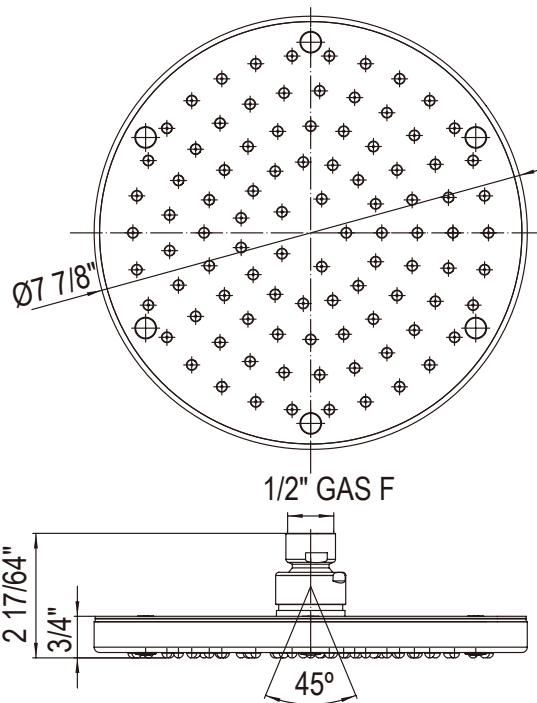

For warranty or additional information, contact:

U.S.A.
houseofrohl.com/support
1-800-777-9762

QUEBEC / MARITIMES / WESTERN CANADA
houseofrohl.ca/support
1-866-473-8442

ONTARIO
houseofrohl.ca/support
1-800-287-5354