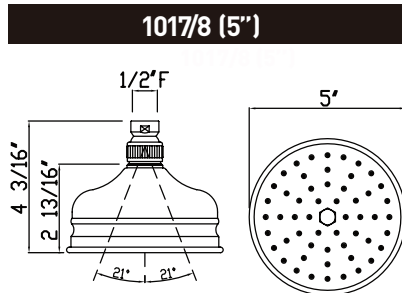

Bordano Anti-Cal Showerhead

ROHL Shower

- MODELS:** 1017/8 (5" Showerhead)
 1027/8 (6" Showerhead)
 1037/8 (8" Showerhead) (shown)
 1047/8 (12" Showerhead)

For warranty or additional information, contact: