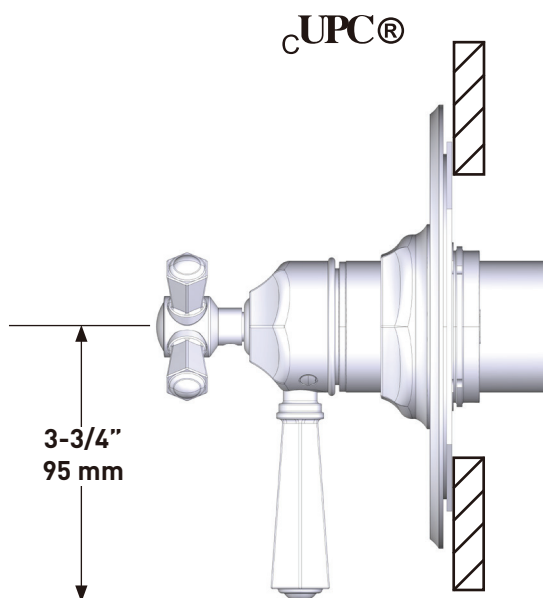

For warranty or additional information, contact:

US Customers

U.S.A.
houseofrohl.com/support
1-800-777-9762

QUEBEC / MARITIMES / WESTERN CANADA
QUÉBEC / MARITIMES / OUEST CANADIEN
QUEBEC / MARITIMOS / CANADA OCCIDENTAL
houseofrohl.ca/support
1-866-473-8442

Canadian Customers

ONTARIO
houseofrohl.ca/support
1-800-287-5354