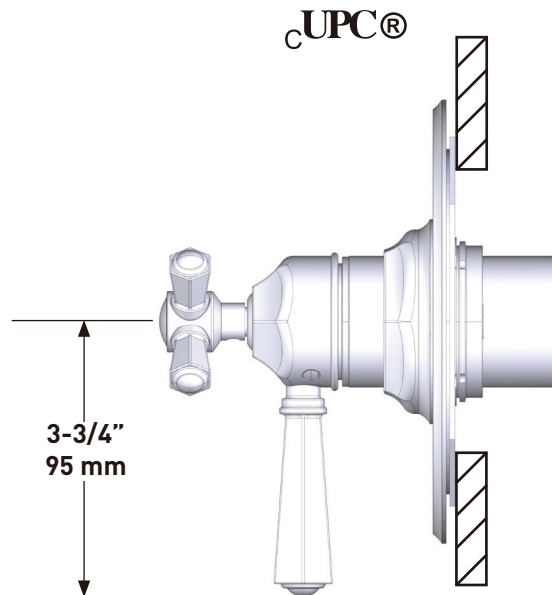

DESCRIPTION

- TTN23W1LM - Transitional 2-Way Type T/P Coaxial Valve
- A8073X - 20" Slide Bar
- 1151/8 - 3 Function Handshower
- 1037/8 - 8" Bordano Anti-Cal Showerhead
- 1120 - 20" Wall Mount Shower Arm
- 1295 - Handshower Wall Outlet
- 16295 - Metal shower hose assembly

Transitional 2-Way Type T/P Coaxial Valve

CORE MODEL: TTN23W1LM

For warranty or additional information, contact:

US Customers

U.S.A.
houseofrohl.com/support
 1-800-777-9762

Canadian Customers

QUEBEC / MARITIMES / WESTERN CANADA
 QUÉBEC / MARITIMES / OUEST CANADIEN
 QUEBEC / MARITIMOS / CANADA OCCIDENTAL
houseofrohl.ca/support
 1-866-473-8442