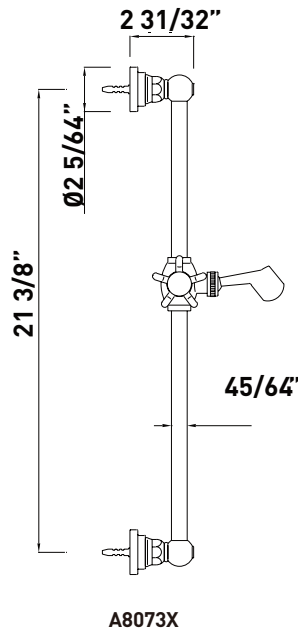

For warranty or additional information, contact:

U.S.A.
houseofrohl.com/support
1-800-777-9762

QUEBEC / MARITIMES / WESTERN CANADA
houseofrohl.ca/support
1-866-473-8442

ONTARIO
houseofrohl.ca/support
1-800-287-5354

Riobel

PERRIN & ROWE
LONDON

victoria ⊕ albert®

ROHL