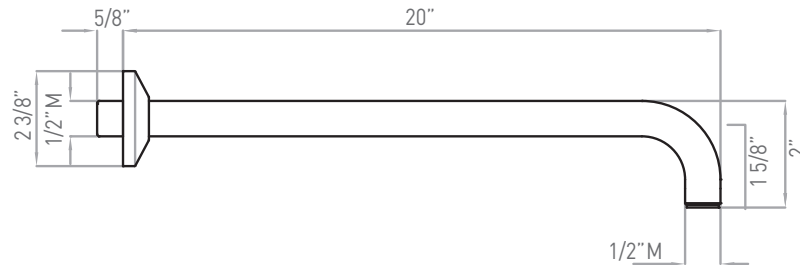

SPECIFICATIONS

DESCRIPTION

- 1120/12: 12" Shower arm
- 1120: 20" Shower arm
- Solid brass construction shower arm
- Adjustable ABS wall flange
- 1/2" male inlet, 1/2" male outlet
- Inca Brass not available
- Escutcheon replacement part #1120E(FINISH)

WARRANTY

- Most products or parts carry "Limited Warranties" against manufacturing defects. For US customers please visit houseofrohl.com/support and for Canadian customers please visit houseofrohl.ca/support for complete product and finish warranty.

Wall Mounted Shower Arm

Rohl SPA Shower Collection

MODELS: 1120/12 (12" Shower Arm)
1120 (20" Shower Arm)

1120

1120/12

For warranty or additional information, contact:

U.S.A.
houseofrohl.com/support
1-800-777-9762

QUEBEC / MARITIMES / WESTERN CANADA
houseofrohl.ca/support
1-866-473-8442

ONTARIO
houseofrohl.ca/support
1-800-287-5354

Riobel

PERRIN & ROWE
LONDON

victoria ⊕ albert®

ROHL