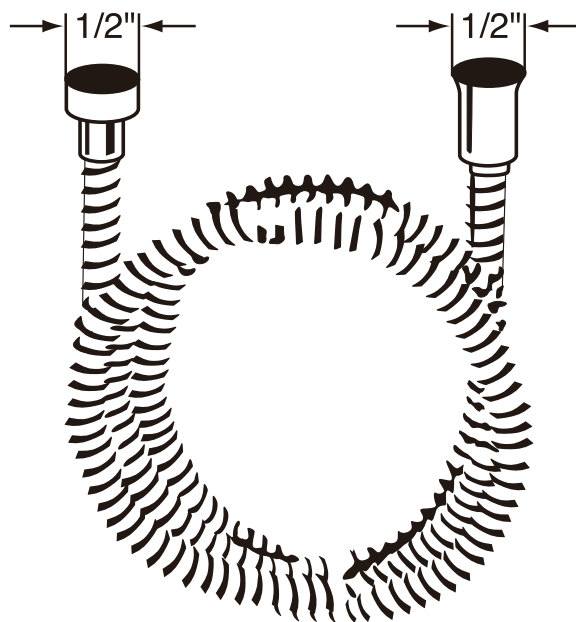

For warranty or additional information, contact:

U.S.A.
houseofrohl.com/support
1-800-777-9762

QUEBEC / MARITIMES / WESTERN CANADA
houseofrohl.ca/support
1-866-473-8442

ONTARIO
houseofrohl.ca/support
1-800-287-5354

Riobel

PERRIN & ROWE
LONDON

victoria ⊕ albert®

ROHL