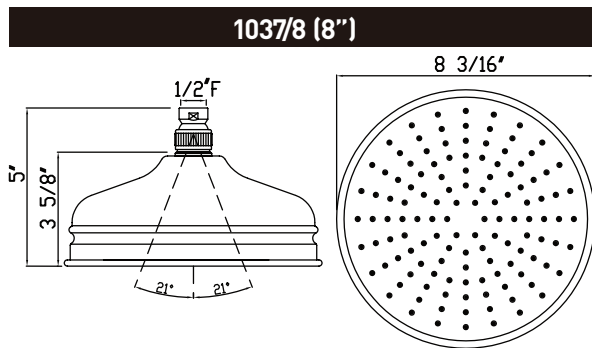

Bordano Anti-Cal Showerhead

ROHL Shower

- MODELS:** 1017/8 (5" Showerhead)
 1027/8 (6" Showerhead)
 1037/8 (8" Showerhead) (shown)
 1047/8 (12" Showerhead)

For warranty or additional information, contact: