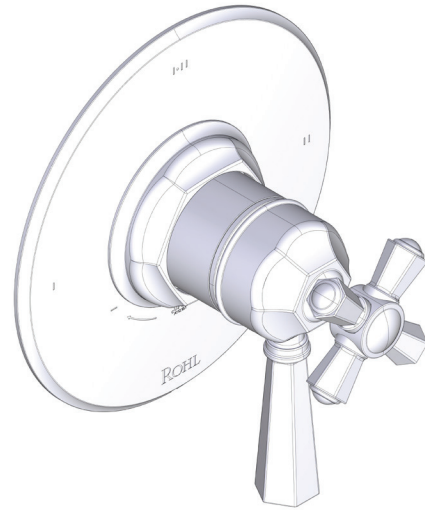

SPECIFICATIONS

DESCRIPTION

- Combines both thermostatic and pressure balance technologies
- "Set it and forget it" temperature control
- Temperature and volume control with diverter
- 2 dedicated functions and 1 shared function
- Rough-in valve sold separately:
  - Order R23 therm & pressure balance rough-in valve
  - 1-1/4" R23 extension kit available, order EXT23KIT114
  - 3/4" R23 extension kit available, order EXT23KIT34

CARTRIDGE

- 0-924 (Included)

STANDARDS

- ASME A112.18.1

WARRANTY

- Most products or parts carry "Limited Warranties" against manufacturing defects. For US customers please visit houseofrohl.com/support and for Canadian customers please visit houseofrohl.ca/support for complete product and finish warranty.

Transitional 2-Way Type T/P Coaxial Valve

CORE MODEL: TTN23W1LM