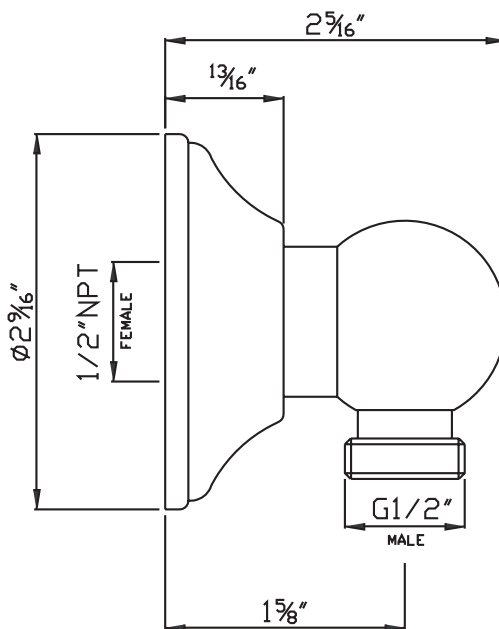

For warranty or additional information, contact:

U.S.A.
houseofrohl.com/support
1-800-777-9762

QUEBEC / MARITIMES / WESTERN CANADA
houseofrohl.ca/support
1-866-473-8442

ONTARIO
houseofrohl.ca/support
1-800-287-5354