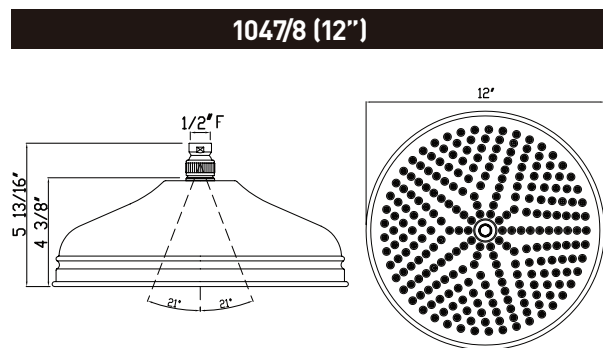

For warranty or additional information, contact:

U.S.A.
houseofrohl.com/support
1-800-777-9762

QUEBEC / MARITIMES / WESTERN CANADA
houseofrohl.ca/support
1-866-473-8442

ONTARIO
houseofrohl.ca/support
1-800-287-5354