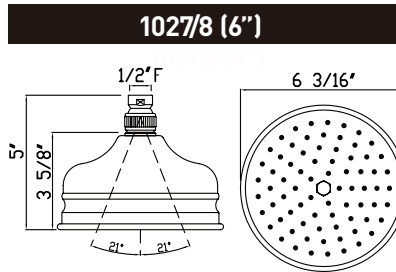

For warranty or additional information, contact:

U.S.A.
houseofrohl.com/support
1-800-777-9762

QUEBEC / MARITIMES / WESTERN CANADA
houseofrohl.ca/support
1-866-473-8442

ONTARIO
houseofrohl.ca/support
1-800-287-5354