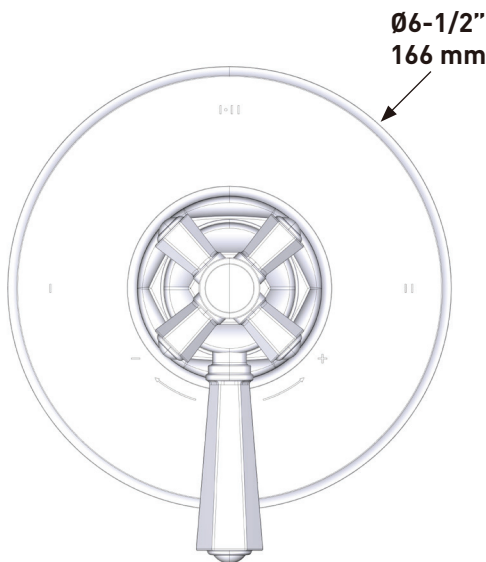

For warranty or additional information, contact:

US Customers

U.S.A.
houseofrohl.com/support
1-800-777-9762

Canadian Customers

QUEBEC / MARITIMES / WESTERN CANADA
QUÉBEC / MARITIMES / OUEST CANADIEN
QUEBEC / MARITIMOS / CANADA OCCIDENTAL
houseofrohl.ca/support
1-866-473-8442

ONTARIO
houseofrohl.ca/support
1-800-287-5354

Riobel

PERRIN & ROWE
LONDON

victoria ⊕ albert®

ROHL