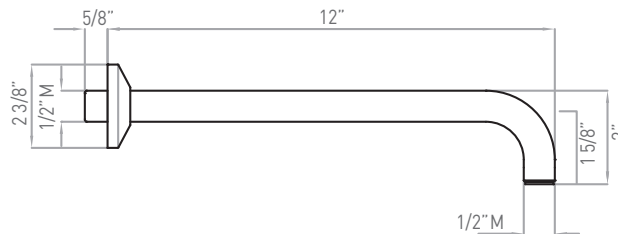

Wall Mounted Shower Arm

Rohl SPA Shower Collection

MODELS: 1120/12 (12" Shower Arm)
1120 (20" Shower Arm)

1120

1120/12

For warranty or additional information, contact:

U.S.A.
houseofrohl.com/support
1-800-777-9762