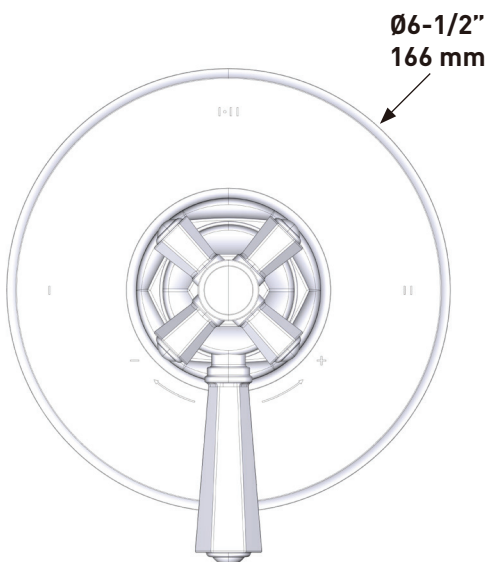

For warranty or additional information, contact:

US Customers

U.S.A.
houseofrohl.com/support
1-800-777-9762

QUEBEC / MARITIMES / WESTERN CANADA
QUÉBEC / MARITIMES / OUEST CANADIEN
QUEBEC / MARITIMOS / CANADA OCCIDENTAL
houseofrohl.ca/support
1-866-473-8442

Canadian Customers

ONTARIO
houseofrohl.ca/support
1-800-287-5354