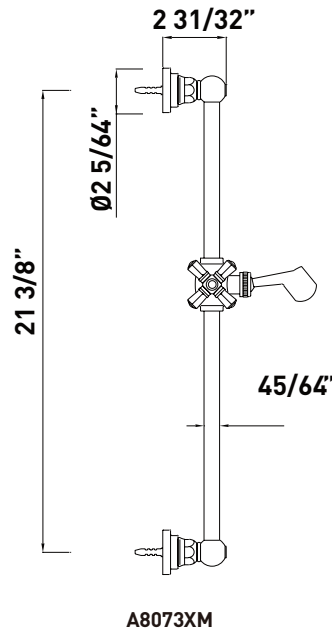

For warranty or additional information, contact:

U.S.A.
houseofrohl.com/support
1-800-777-9762

QUEBEC / MARITIMES / WESTERN CANADA
houseofrohl.ca/support
1-866-473-8442

ONTARIO
houseofrohl.ca/support
1-800-287-5354

Riobel

PERRIN & ROWE
LONDON

victoria ⊕ albert®

ROHL