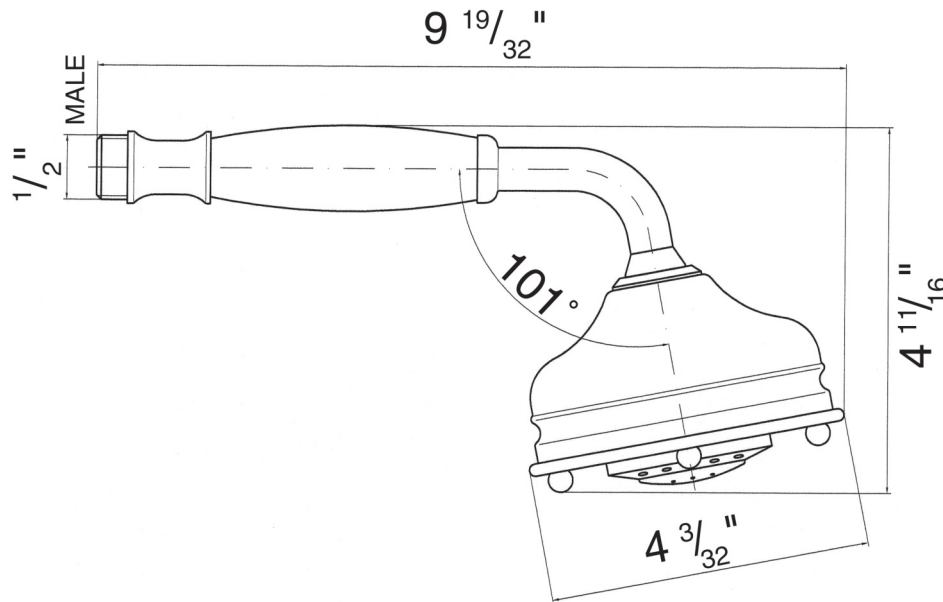

For warranty or additional information, contact:

US Customers

U.S.A.
houseofrohl.com/support
1-800-777-9762

Canadian Customers

QUEBEC / MARITIMES / WESTERN CANADA
QUÉBEC / MARITIMES / OUEST CANADIEN
QUEBEC / MARITIMOS / CANADA OCCIDENTAL
houseofrohl.ca/support
1-866-473-8442

ONTARIO
houseofrohl.ca/support
1-800-287-5354