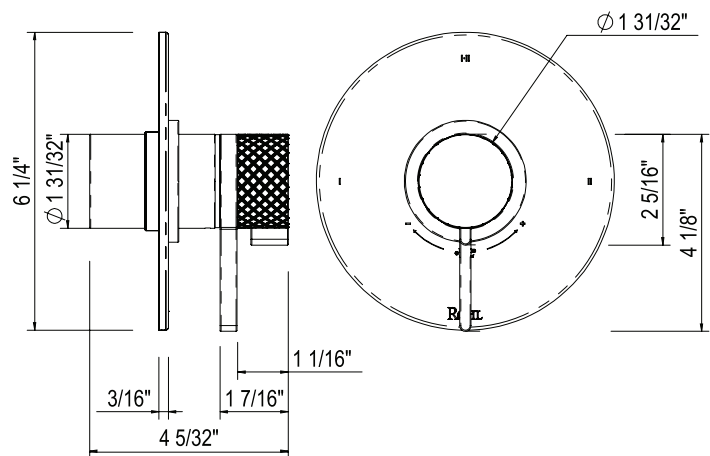

For warranty or additional information, contact:

US Customers

U.S.A.
houseofrohl.com/support
1-800-777-9762

QUEBEC / MARITIMES / WESTERN CANADA
QUÉBEC / MARITIMES / OUEST CANADIEN
QUEBEC / MARITIMOS / CANADA OCCIDENTAL
houseofrohl.ca/support
1-866-473-8442

Canadian Customers

ONTARIO
houseofrohl.ca/support
1-800-287-5354