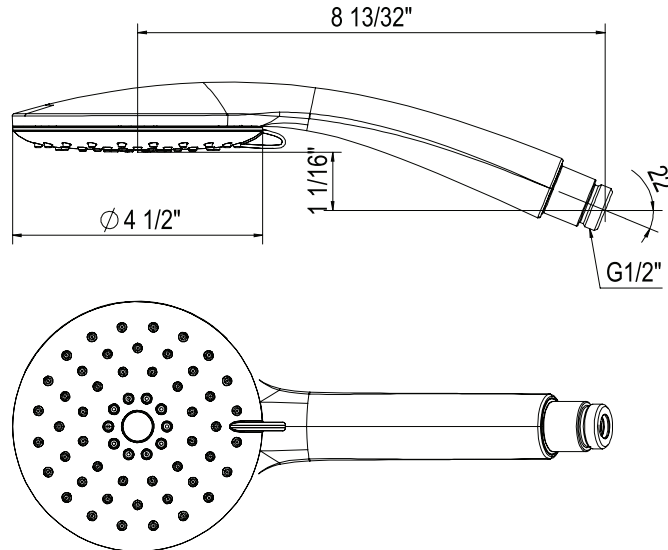

For warranty or additional information, contact:

US Customers

U.S.A.
houseofrohl.com/support
1-800-777-9762

Canadian Customers

QUEBEC / MARITIMES / WESTERN CANADA
QUÉBEC / MARITIMES / OUEST CANADIEN
QUEBEC / MARITIMOS / CANADA OCCIDENTAL
houseofrohl.ca/support
1-866-473-8442

ONTARIO
houseofrohl.ca/support
1-800-287-5354