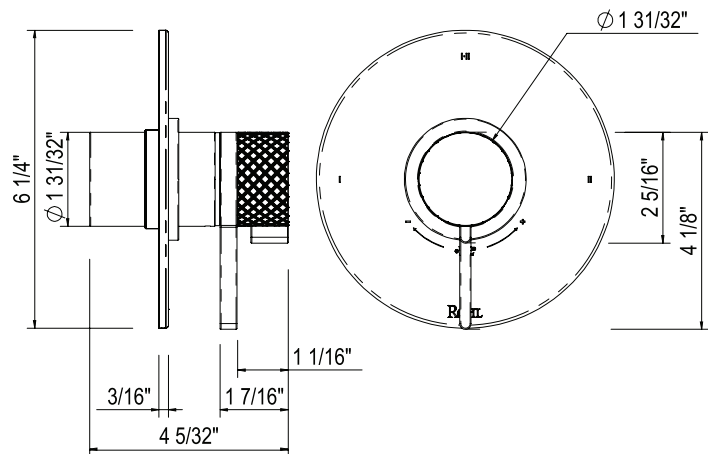

For warranty or additional information, contact:

U.S.A.
houseofrohl.com/support
1-800-777-9762

QUEBEC / MARITIMES / WESTERN CANADA
houseofrohl.ca/support
1-866-473-8442

ONTARIO
houseofrohl.ca/support
1-800-287-5354