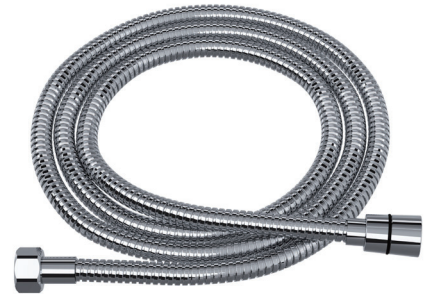

SPECIFICATIONS

DESCRIPTION

- Brass outer coil
- Double spiral
- PVC lining
- Does not warp or stretch
- 1/2" female connections (from 16295 spec)

WARRANTY

- Most products or parts carry "Limited Warranties" against manufacturing defects. For US customers please visit houseofrohl.com/support and for Canadian customers please visit houseofrohl.ca/support for complete product and finish warranty.

59" Shower Hose

MODELS: 5927SH