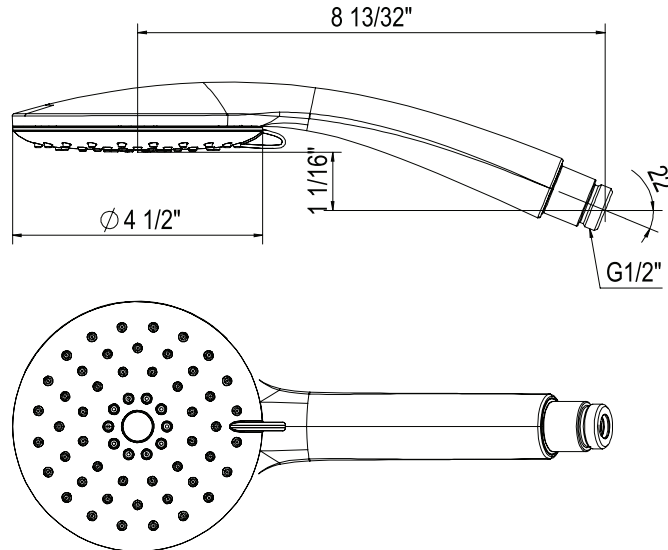

For warranty or additional information, contact:

U.S.A.
houseofrohl.com/support
1-800-777-9762

QUEBEC / MARITIMES / WESTERN CANADA
houseofrohl.ca/support
1-866-473-8442

ONTARIO
houseofrohl.ca/support
1-800-287-5354