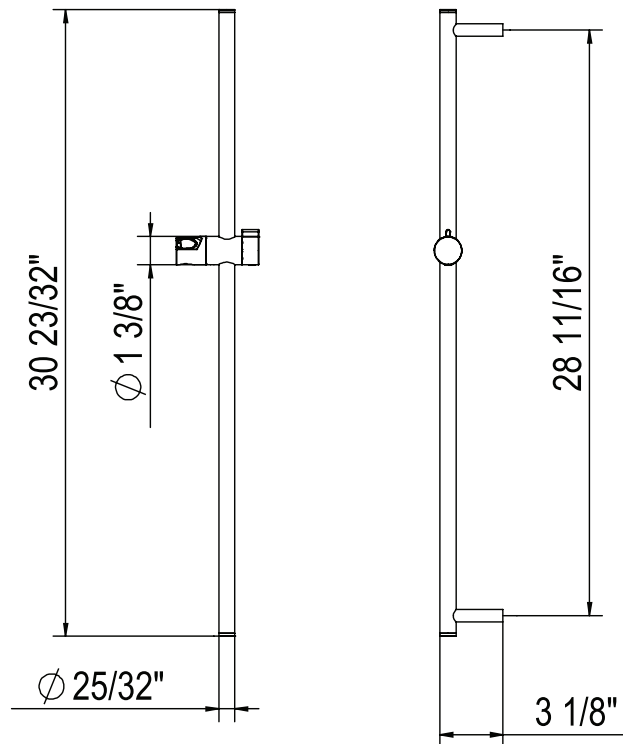

SPECIFICATIONS

DESCRIPTION

- Complements Tenerife™ collection and other transitional designs
- Length cannot be cut down
- Slide bar only
- Brass construction

WARRANTY

- Most products or parts carry "Limited Warranties" against manufacturing defects. For US customers please visit houseofrohl.com/support and for Canadian customers please visit houseofrohl.ca/support for complete product and finish warranty.

MODELS: 310127SB

For warranty or additional information, contact:

U.S.A.
houseofrohl.com/support
1-800-777-9762

QUEBEC / MARITIMES / WESTERN CANADA
houseofrohl.ca/support
1-866-473-8442

ONTARIO
houseofrohl.ca/support
1-800-287-5354