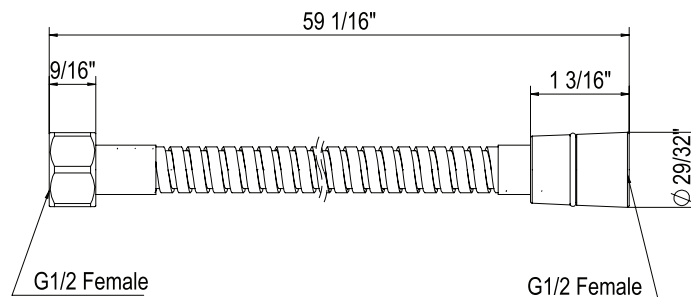

For warranty or additional information, contact:

U.S.A.
houseofrohl.com/support
1-800-777-9762

QUEBEC / MARITIMES / WESTERN CANADA
houseofrohl.ca/support
1-866-473-8442

ONTARIO
houseofrohl.ca/support
1-800-287-5354