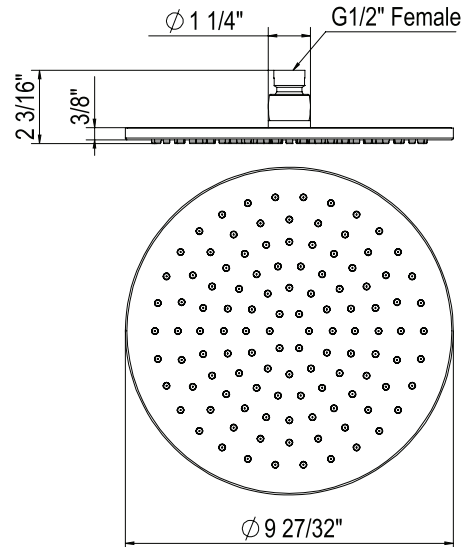

For warranty or additional information, contact:

U.S.A.
houseofrohl.com/support
1-800-777-9762

QUEBEC / MARITIMES / WESTERN CANADA
houseofrohl.ca/support
1-866-473-8442

ONTARIO
houseofrohl.ca/support
1-800-287-5354

Riobel

PERRIN & ROWE
LONDON

victoria ⊕ albert®

ROHL