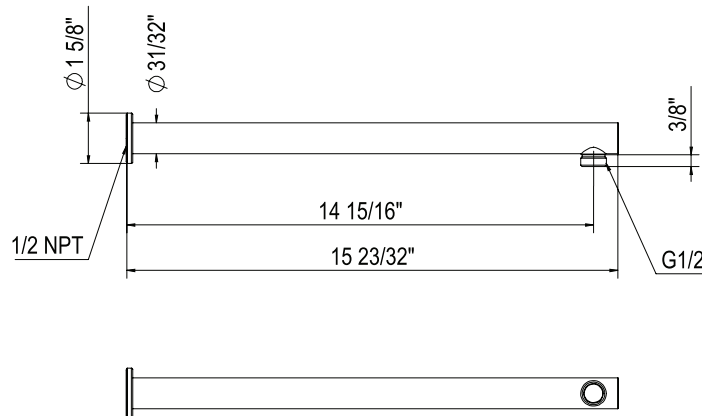

SPECIFICATIONS

DESCRIPTION

- Complements Tenerife™ collection and other transitional designs
- 1/2" female inlet, 1/2" male outlet
- Brass construction

WARRANTY

- Most products or parts carry "Limited Warranties" against manufacturing defects. For US customers please visit houseofrohl.com/support and for Canadian customers please visit houseofrohl.ca/support for complete product and finish warranty.

15" Reach Wall Mount Shower Arm

MODELS: 150127SA

For warranty or additional information, contact:

U.S.A.
houseofrohl.com/support
1-800-777-9762

QUEBEC / MARITIMES / WESTERN CANADA
houseofrohl.ca/support
1-866-473-8442

ONTARIO
houseofrohl.ca/support
1-800-287-5354