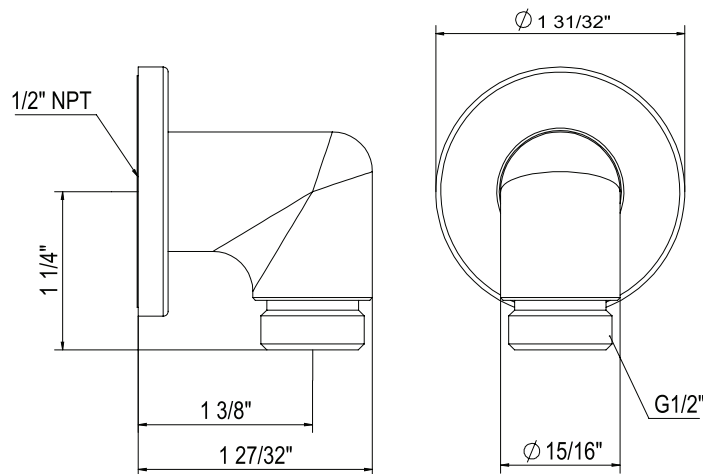

For warranty or additional information, contact:

U.S.A.
houseofrohl.com/support
1-800-777-9762

QUEBEC / MARITIMES / WESTERN CANADA
houseofrohl.ca/support
1-866-473-8442

ONTARIO
houseofrohl.ca/support
1-800-287-5354