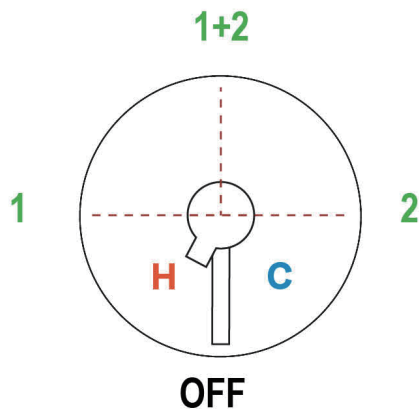

### Tenerife™ 1/2" Therm & Pressure Balance Trim with 3 Functions

**MODELS:** TTE23W1

Handle is off at 6 O'Clock, rotate to 3 O'Clock for one function or 9 O'Clock for the other function. The shared function is at 12 O'Clock.