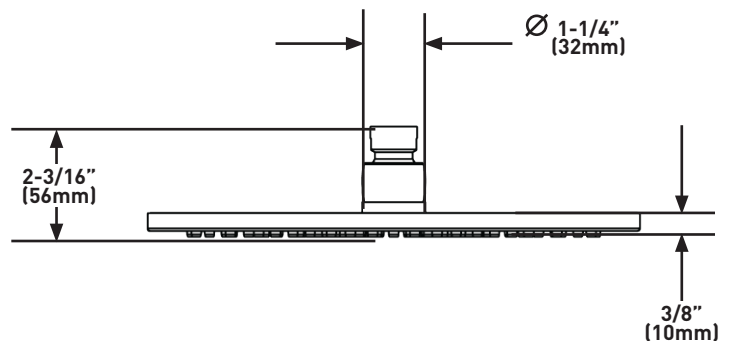

For warranty or additional information, contact:

US Customers

U.S.A.
houseofrohl.com/support
1-800-777-9762

Canadian Customers

QUEBEC / MARITIMES / WESTERN CANADA
QUÉBEC / MARITIMES / OUEST CANADIEN
QUEBEC / MARITIMOS / CANADA OCCIDENTAL
houseofrohl.ca/support
1-866-473-8442

ONTARIO
houseofrohl.ca/support
1-800-287-5354

Riobel

PERRIN & ROWE
LONDON

victoria ⊕ albert®

ROHL