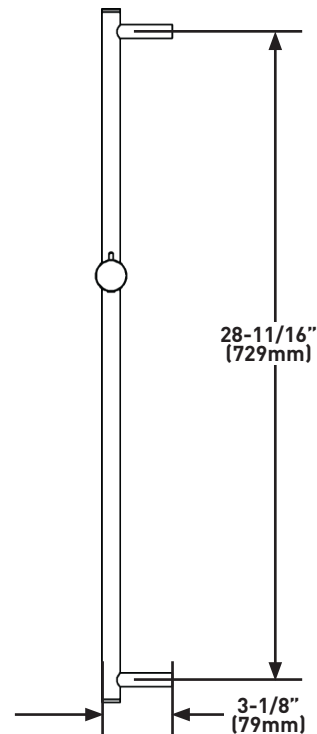

SPECIFICATIONS

DESCRIPTION

- Available in multiple finishes
- Length cannot be cut down
- Slide bar only
- Brass construction

WARRANTY

- Most products or parts carry "Limited Warranties" against manufacturing defects. For US customers please visit houseofrohl.com/support and for Canadian customers please visit houseofrohl.ca/support for complete product and finish warranty.

31" Slide Bar

MODELS: 310127SB

For warranty or additional information, contact:

US Customers

U.S.A.
houseofrohl.com/support
1-800-777-9762

QUEBEC / MARITIMES / WESTERN CANADA
QUÉBEC / MARITIMES / OUEST CANADIEN
QUEBEC / MARITIMOS / CANADA OCCIDENTAL
houseofrohl.ca/support
1-866-473-8442

Canadian Customers

ONTARIO
houseofrohl.ca/support
1-800-287-5354