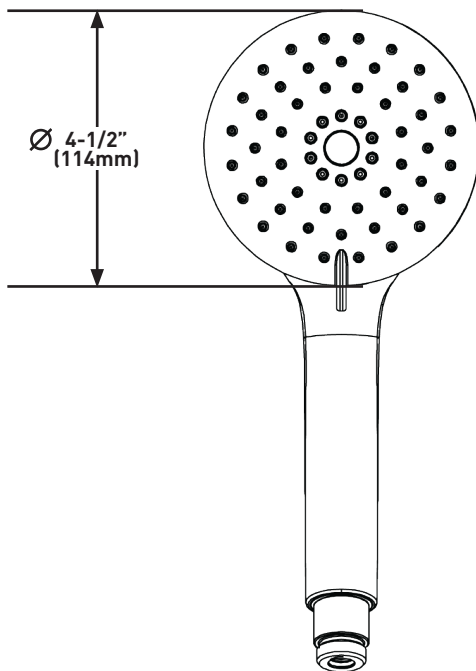

For warranty or additional information, contact:

US Customers

U.S.A.
houseofrohl.com/support
1-800-777-9762

QUEBEC / MARITIMES / WESTERN CANADA
QUÉBEC / MARITIMES / OUEST CANADIEN
QUEBEC / MARITIMOS / CANADA OCCIDENTAL
houseofrohl.ca/support
1-866-473-8442

Canadian Customers

ONTARIO
houseofrohl.ca/support
1-800-287-5354