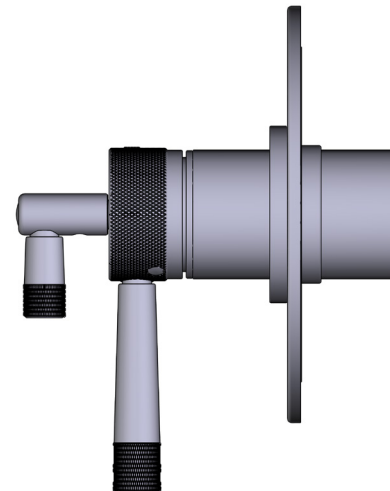

SPECIFICATIONS

DESCRIPTION

- Patented valve technology with both thermostatic and pressure balance functionality
- Temperature and volume control
- 3 functions, 2 functions sharing between functions
- Rough-in valve sold separately
- Order R23 therm & pressure balance rough-in valve to complete
- Cartridge ships with trim set 0925
- Not CEC compliant
- Extension kits available, 1 1/4" EXT23KIT114 and 3/4" EXT23KIT34

CARTRIDGE

- 0-925

STANDARDS

- ASME A112.18.1

WARRANTY

- Most products or parts carry "Limited Warranties" against manufacturing defects. For US customers please visit houseofrohl.com/support and for Canadian customers please visit houseofrohl.ca/support for complete product and finish warranty.

Amahle™ 1/2" Therm & Pressure Balance Trim with 3 Functions (Shared)

MODELS: TAM23W1LM

UPC®

For warranty or additional information, contact:

US Customers

U.S.A.
houseofrohl.com/support
1-800-777-9762

QUEBEC / MARITIMES / WESTERN CANADA
QUÉBEC / MARITIMES / OUEST CANADIEN
QUEBEC / MARITIMOS / CANADA OCCIDENTAL
houseofrohl.ca/support
1-866-473-8442

Canadian Customers

ONTARIO
houseofrohl.ca/support
1-800-287-5354

Riobel

PERRIN & ROWE®
LONDON

victoria ⊕ albert®

ROHL