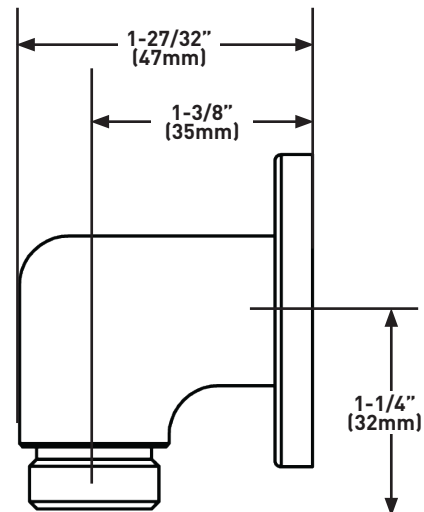

For warranty or additional information, contact:

US Customers

U.S.A.
houseofrohl.com/support
1-800-777-9762

Canadian Customers

QUEBEC / MARITIMES / WESTERN CANADA
QUÉBEC / MARITIMES / OUEST CANADIEN
QUEBEC / MARITIMOS / CANADA OCCIDENTAL
houseofrohl.ca/support
1-866-473-8442

ONTARIO
houseofrohl.ca/support
1-800-287-5354