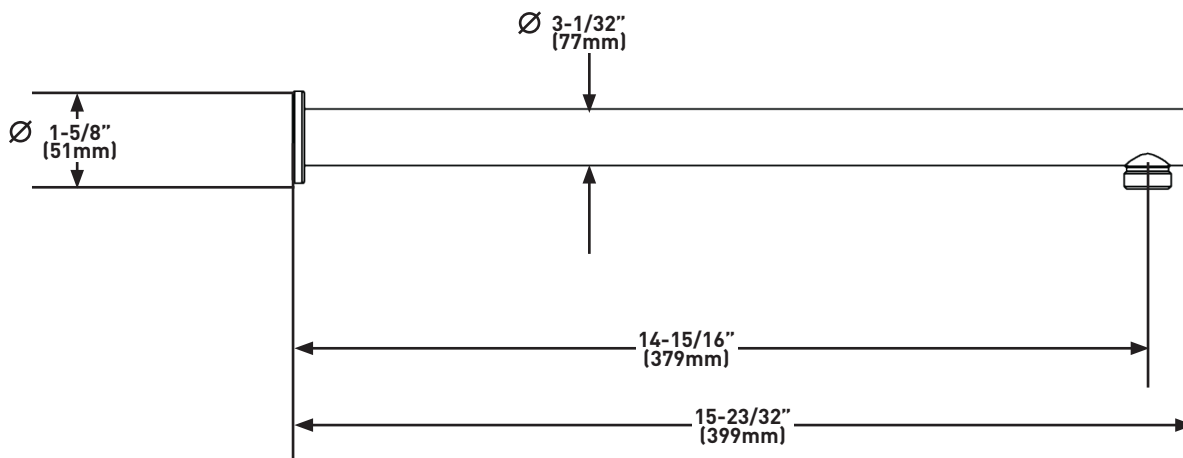

For warranty or additional information, contact:

US Customers

U.S.A.
houseofrohl.com/support
1-800-777-9762

Canadian Customers

QUEBEC / MARITIMES / WESTERN CANADA
QUÉBEC / MARITIMES / OUEST CANADIEN
QUEBEC / MARITIMOS / CANADA OCCIDENTAL
houseofrohl.ca/support
1-866-473-8442

ONTARIO
houseofrohl.ca/support
1-800-287-5354