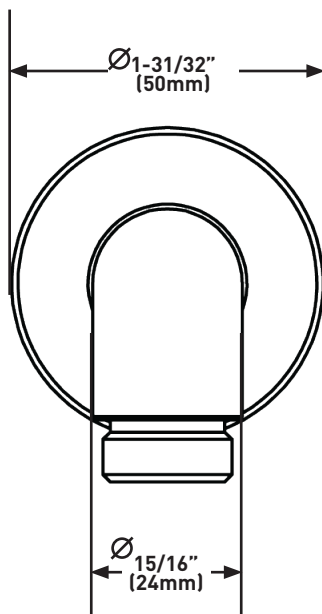

For warranty or additional information, contact:

US Customers

U.S.A.
houseofrohl.com/support
1-800-777-9762

Canadian Customers

QUEBEC / MARITIMES / WESTERN CANADA
QUÉBEC / MARITIMES / OUEST CANADIEN
QUEBEC / MARITIMOS / CANADA OCCIDENTAL
houseofrohl.ca/support
1-866-473-8442

ONTARIO
houseofrohl.ca/support
1-800-287-5354