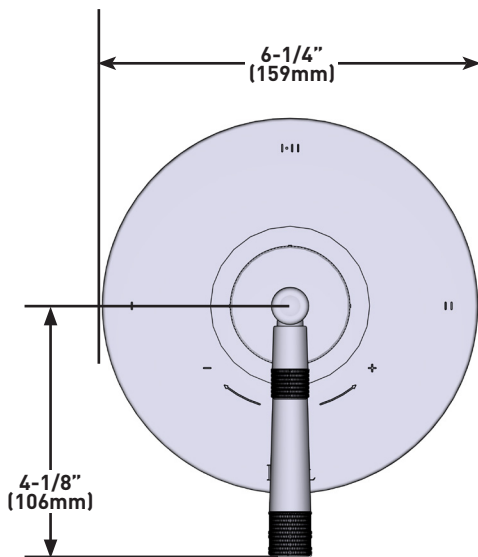

SPECIFICATIONS

DESCRIPTION

- Patented valve technology with both thermostatic and pressure balance functionality
- Temperature and volume control
- 3 functions, 2 functions sharing between functions
- Rough-in valve sold separately
- Order R23 therm & pressure balance rough-in valve to complete
- Cartridge ships with trim set 0925
- Not CEC compliant
- Extension kits available, 1 1/4" EXT23KIT114 and 3/4" EXT23KIT34

CARTRIDGE

- 0-925

STANDARDS

- ASME A112.18.1

WARRANTY

- Most products or parts carry "Limited Warranties" against manufacturing defects. For US customers please visit houseofrohl.com/support and for Canadian customers please visit houseofrohl.ca/support for complete product and finish warranty.

Amahle™ 1/2" Therm & Pressure Balance Trim with 3 Functions (Shared)

MODELS: TAM23W1LM

UPC®

For warranty or additional information, contact:

US Customers

U.S.A.
houseofrohl.com/support
1-800-777-9762

QUEBEC / MARITIMES / WESTERN CANADA
QUÉBEC / MARITIMES / OUEST CANADIEN
QUEBEC / MARITIMOS / CANADA OCCIDENTAL
houseofrohl.ca/support
1-866-473-8442

Canadian Customers

ONTARIO
houseofrohl.ca/support
1-800-287-5354

Riobel

PERRIN & ROWE®
LONDON

victoria ⊕ albert®

ROHL