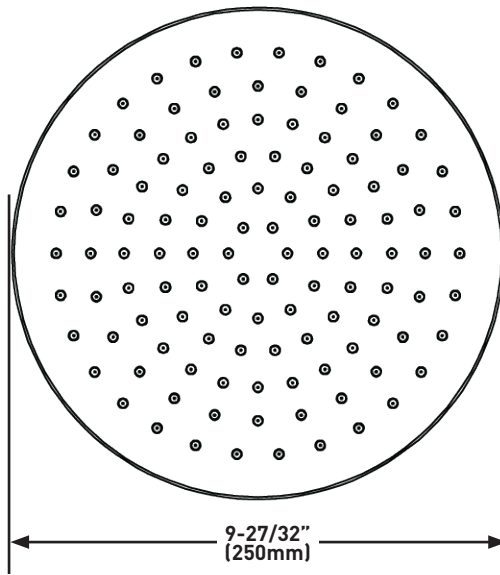

For warranty or additional information, contact:

US Customers

U.S.A.
houseofrohl.com/support
1-800-777-9762

Canadian Customers

QUEBEC / MARITIMES / WESTERN CANADA
QUÉBEC / MARITIMES / OUEST CANADIEN
QUEBEC / MARITIMOS / CANADA OCCIDENTAL
houseofrohl.ca/support
1-866-473-8442

ONTARIO
houseofrohl.ca/support
1-800-287-5354

Riobel

PERRIN & ROWE
LONDON

victoria ⊕ albert®

ROHL