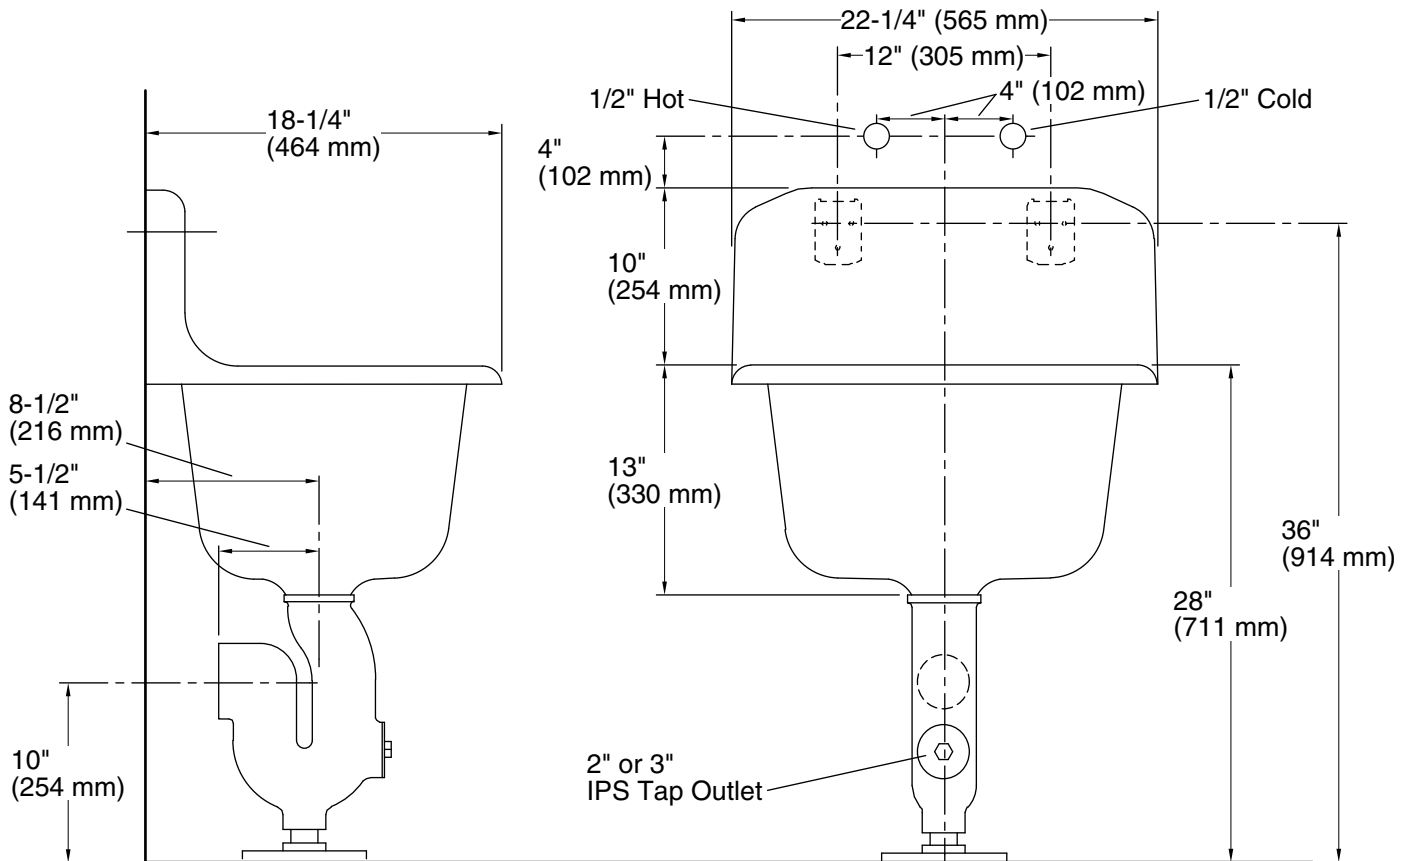

### Features

- 22-1/4" (565 mm) x 18-1/4" (464 mm)
- Blank back
- Includes rim guard for added durability
- Sink exterior is an unpainted, ground-coat surface. Submitted pictures are customer photos that may reflect an alteration to the exterior, such as painting or refinishing, and may no longer reflect the raw elements of the cast iron material as purchased
- Rectangular basin
- Without overflow

## Technical Information

All product dimensions are nominal.

Bowl configuration:	Single
Bowl area (Only):	Length: 18" (457 mm) Width: 14" (356 mm) Water depth: 12" (305 mm)
Number of deck holes:	2
Drain hole:	3-1/8" (80 mm)