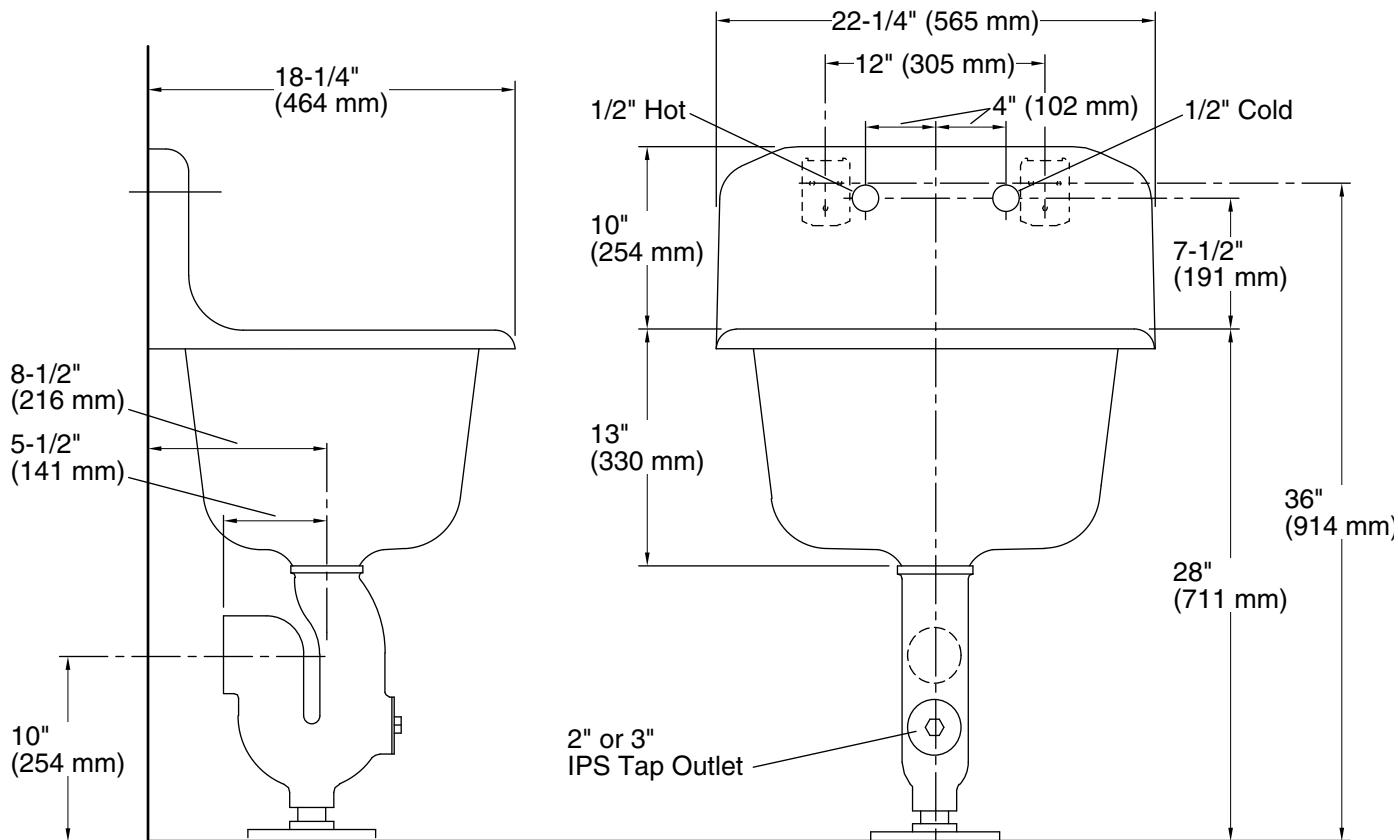

Features

- 22-1/4" (565 mm) x 18-1/4" (464 mm)
- 8" (203 mm) widespread faucet holes
- Stainless steel rim guard adds durability
- Sink exterior is an unpainted, ground-coat surface. Submitted pictures are customer photos that may reflect an alteration to the exterior, such as painting or refinishing, and may no longer reflect the raw elements of the cast iron material as purchased
- Rectangular basin
- Without overflow
- Sink drain with strainer sold separately

Color tiles intended for reference only.

Color	Code	Description
-------	------	-------------

	0	White
---	---	-------

Technical Information

All product dimensions are nominal.

Bowl configuration:	Single
Center(s):	8
Min. base cabinet width:	26" (660 mm)
Bowl area (Only):	Length: 18" (457 mm) Width: 14" (356 mm) Water depth: 12" (305 mm)
Number of deck holes:	2
Faucet hole spacing:	8" (203 mm)
Faucet hole(s):	1-1/2" (38 mm)
Drain hole:	3-1/8" (80 mm)