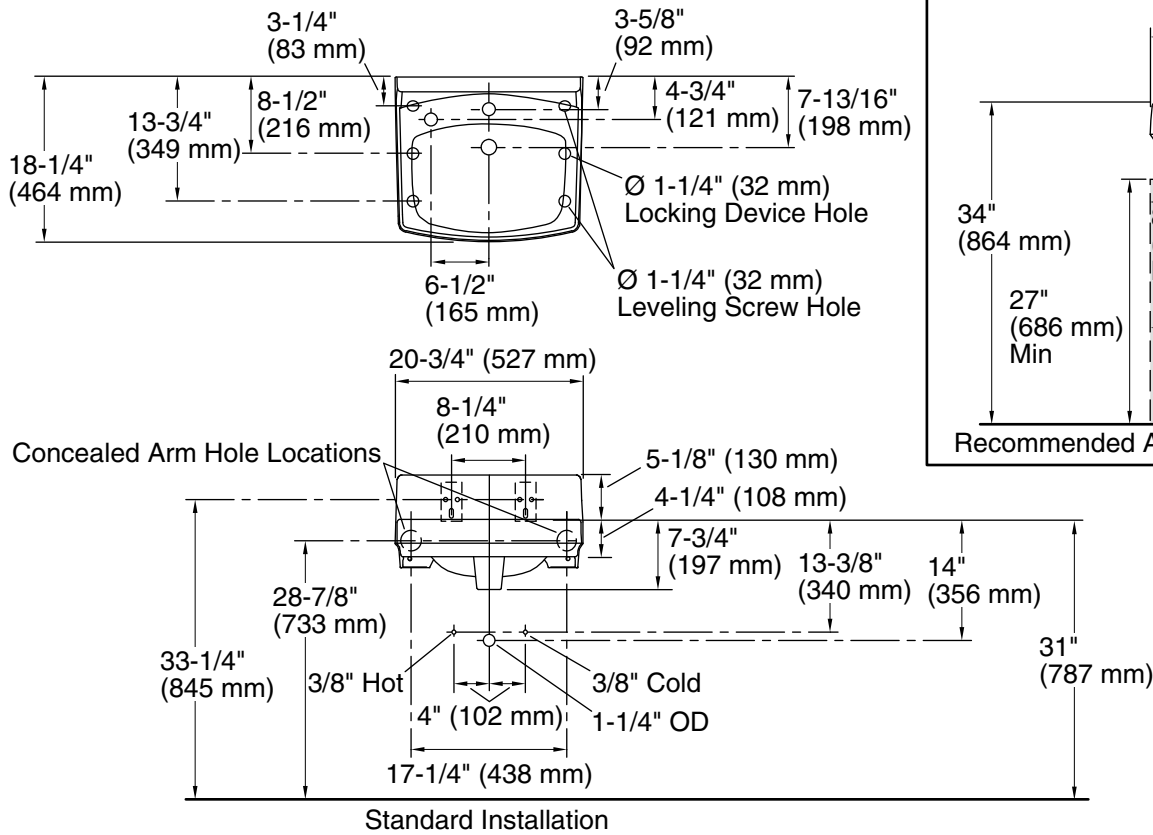

### Features

- Made from premium materials that withstand high-volume usage
- 20-3/4"L x 18-1/4"W
- Single-hole drilling
- Includes wall hanger
- With sealed overflow and soap dispenser drilling on left

### Technical Information

All product dimensions are nominal.

Bowl configuration:	Single
Center(s):	8
Bowl area (Only):	Length: 10" (254 mm) Width: 15" (381 mm) Water depth: 3-1/4" (83 mm)
With overflow:	Yes
Number of deck holes:	2
Faucet hole spacing:	8" (203 mm)
Faucet hole(s):	1-3/8" (35 mm)
Soap/Lotion hole:	1-1/4" (32 mm)
Drain hole:	1-3/4" (44 mm)