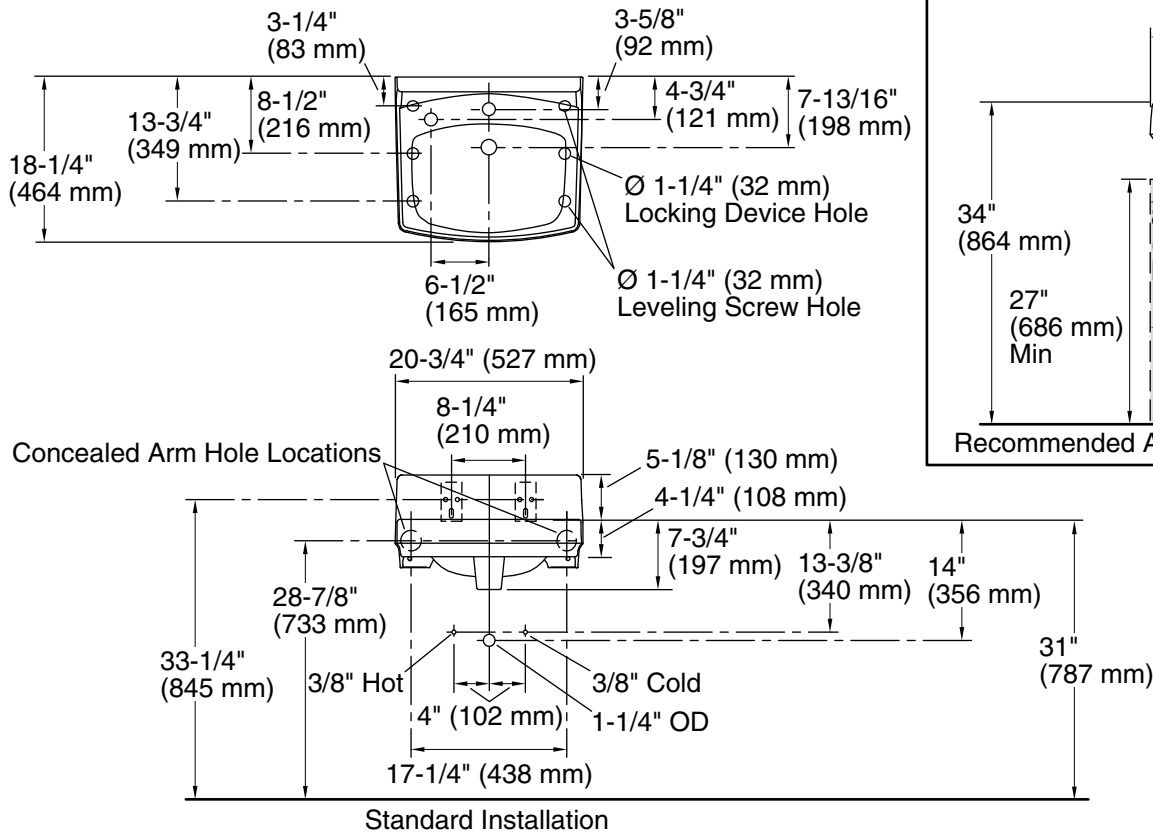

Greenwich™
Wall-Mount Bathroom Sink
K-2031-L

Features

- Made from premium materials that withstand high-volume usage
- 20-3/4"L x 18-1/4"W
- Faucet sold separately
- Includes wall hanger

Material

- Vitreous china

2-26-2024 20:18 - US

THE BOLD LOOK
OF **KOHLER®**

Technical Information

All product dimensions are nominal.

Bowl configuration:	Single
Center(s):	8
Bowl area (Center):	Length: 10" (254 mm) Width: 15" (381 mm) Water depth: 3-1/4" (83 mm)
With overflow:	Yes
Number of deck holes:	2
Faucet hole spacing:	8" (203 mm)
Faucet hole(s):	1-3/8" (35 mm)
Soap/Lotion hole:	1-1/4" (32 mm)
Drain hole:	1-3/4" (44 mm)