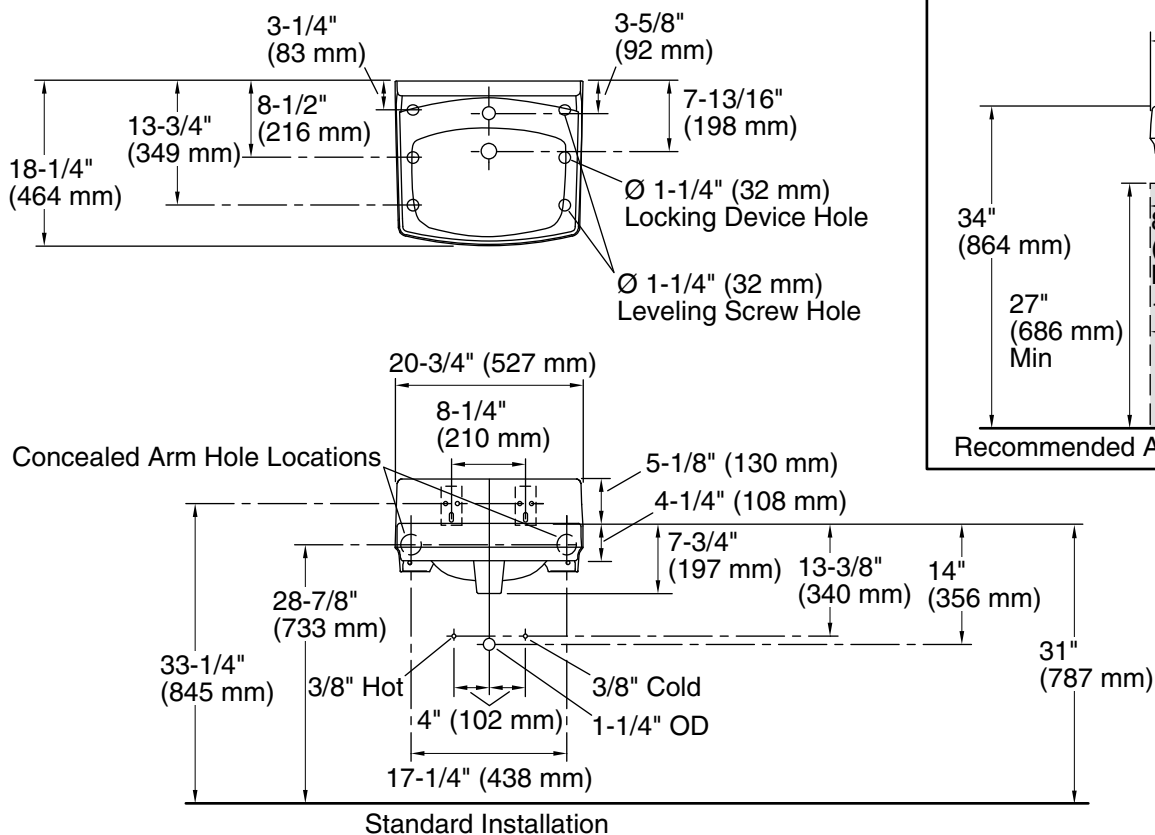

### Features

- Made from premium materials that withstand high-volume usage
- 20-3/4"L x 18-1/4"W
- Single-hole drilling
- Includes wall hanger
- With sealed overflow for commercial and hospitals jobs

### Technical Information

All product dimensions are nominal.

Bowl configuration:	Single
Center(s):	8
Bowl area (Center):	Length: 10" (254 mm) Width: 15" (381 mm) Water depth: 3-1/4" (83 mm)
With overflow:	Yes
Number of deck holes:	1
Faucet hole spacing:	8" (203 mm)
Faucet hole(s):	1-3/8" (35 mm)
Soap/Lotion hole:	1-1/4" (32 mm)
Drain hole:	1-3/4" (44 mm)