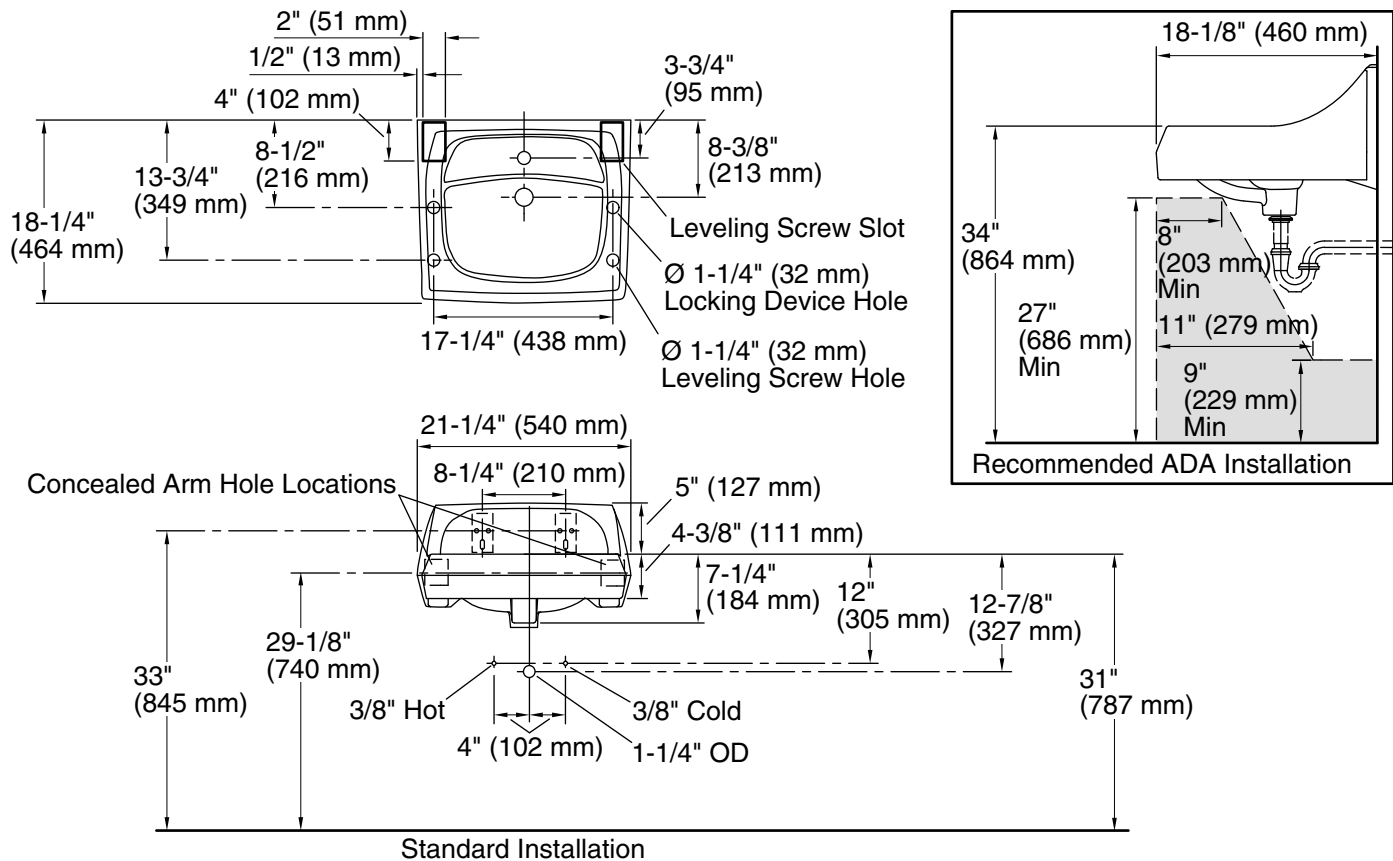

Features

- Made from premium materials that withstand high-volume usage
- 21-1/4" (540 mm) x 18-1/8" (460 mm)
- Faucet sold separately
- Includes wall hanger

Material

- Vitreous china

Installation

- Wall-mount
- Drilled for concealed arm carrier installation

Color	Code	Description
-------	------	-------------

	0	White
---	---	-------

Technical Information

All product dimensions are nominal.

Bowl configuration:	Single
Center(s):	8
Bowl area (Center):	Length: 10" (254 mm) Width: 15" (381 mm) Water depth: 3-1/4" (83 mm)
With overflow:	Yes
Number of deck holes:	1
Faucet hole spacing:	8" (203 mm)
Faucet hole(s):	1-3/8" (35 mm)
Soap/Lotion hole:	1-1/4" (32 mm)
Drain hole:	1-3/4" (44 mm)