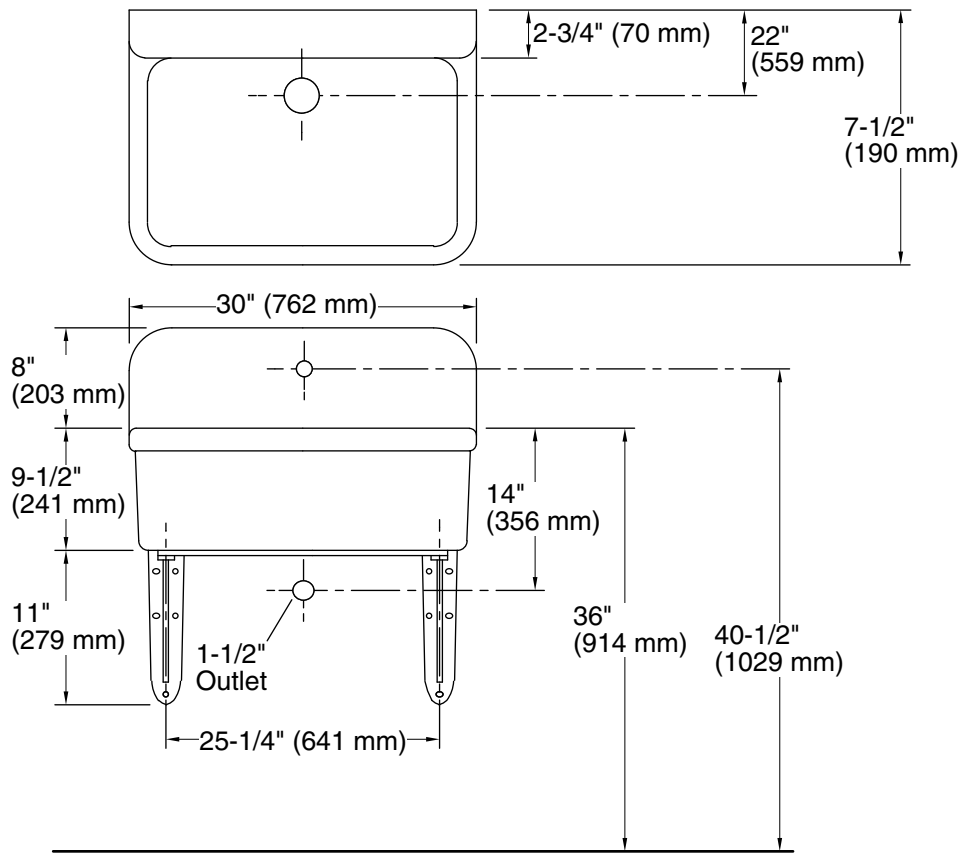

**Gilford™**

Bracket-mount scrub-up/plaster sink  
**K-12781**

**Features**

- Single center hole drilled back
- 30" x 22"

**Material**

- Vitreous china
- Premium material construction for durability and reliability

## Technical Information

All product dimensions are nominal.

Bowl configuration:	Single
Bowl area (Only):	Length: 28" (711 mm) Width: 18" (457 mm) Water depth: 8-5/8" (219 mm)
Number of deck holes:	1
Faucet hole(s):	1-3/8" (35 mm)
Drain hole:	2-1/4" (57 mm)