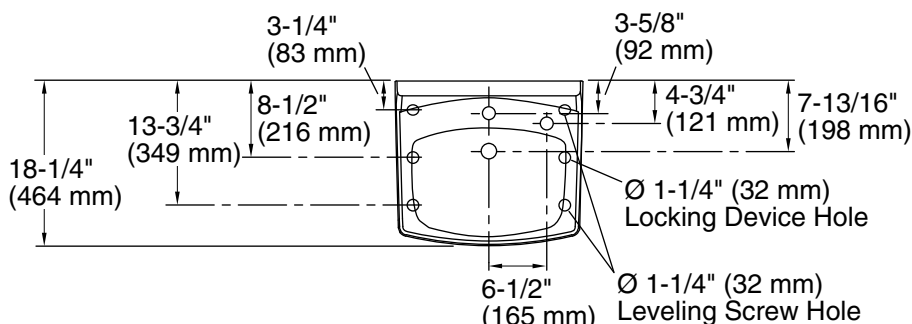

Features

- Made from premium materials that withstand high-volume usage
- 20-3/4"L x 18-1/4"W
- Single-hole drilling
- Includes wall hanger
- With sealed overflow and soap dispenser drilling on right

Material

Color tiles intended for reference only.

Color Code Description

■ 0 White

Technical Information

All product dimensions are nominal.

- Bowl configuration: Single
- Center(s): 8
- Bowl area (Only): Length: 10" (254 mm)
Width: 15" (381 mm)
Water depth: 3-1/4" (83 mm)
- With overflow: Yes
- Number of deck holes: 2
- Faucet hole spacing: 8" (203 mm)
- Faucet hole(s): 1-3/8" (35 mm)
- Soap/Lotion hole: 1-1/4" (32 mm)
- Drain hole: 1-3/4" (44 mm)