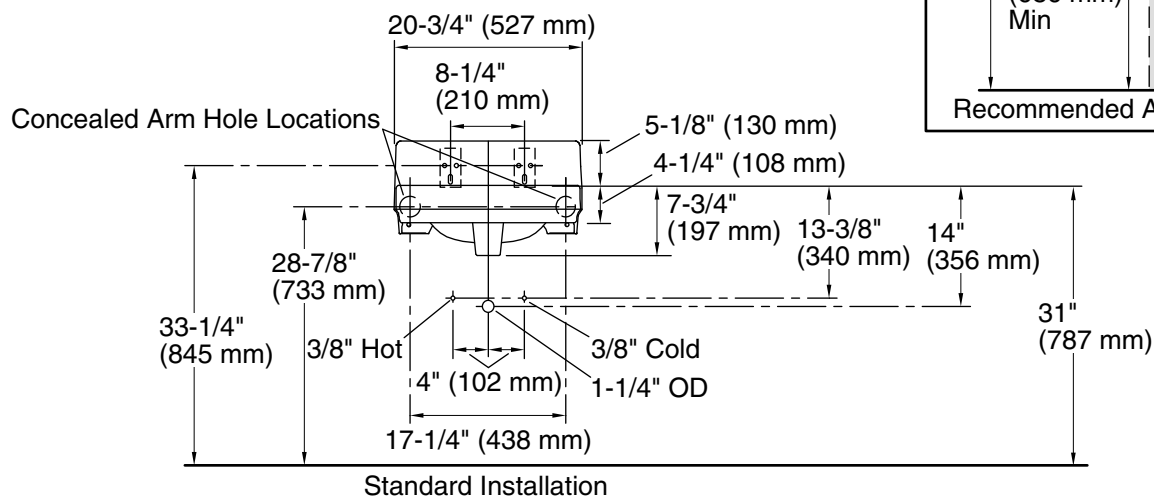

Features

- Made from premium materials that withstand high-volume usage
- 20-3/4"L x 18-1/4"W
- Single-hole drilling
- Includes wall hanger
- With sealed overflow and soap dispenser drilling on right

Material

Color tiles intended for reference only.

Color Code Description

■ 0 White

Technical Information

All product dimensions are nominal.

- Bowl configuration: Single
- Center(s): 8
- Bowl area (Only): Length: 10" (254 mm)
Width: 15" (381 mm)
Water depth: 3-1/4" (83 mm)
- With overflow: Yes
- Number of deck holes: 2
- Faucet hole spacing: 8" (203 mm)
- Faucet hole(s): 1-3/8" (35 mm)
- Soap/Lotion hole: 1-1/4" (32 mm)
- Drain hole: 1-3/4" (44 mm)