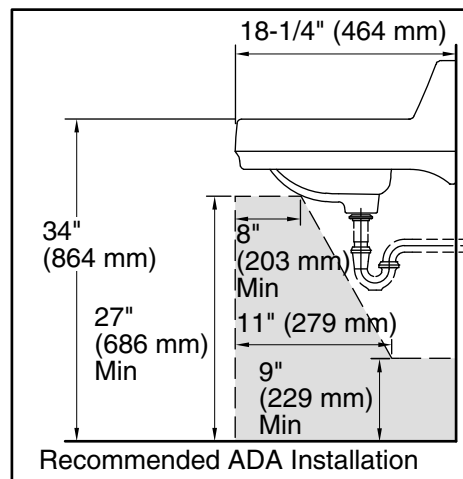

Features

- Made from premium materials that withstand high-volume usage
- 20-3/4"L x 18-1/4"W
- Single-hole drilling
- Includes wall hanger
- With sealed overflow and soap dispenser drilling on right

Material

K-1808-P Wall-Mount Sink Brackets

ADA

Codes/Standards

ASME A112.19.2/CSA B45.1
ADA
ICC/ANSI A117.1
IAPMO Certification

KOHLER® One-Year Limited Warranty

See website for detailed warranty information.

Available Colors/Finishes

Color tiles intended for reference only.

Color Code Description

■ 0 White

Technical Information

All product dimensions are nominal.

- Bowl configuration: Single
- Center(s): 8
- Bowl area (Only): Length: 10" (254 mm)
Width: 15" (381 mm)
Water depth: 3-1/4" (83 mm)
- With overflow: Yes
- Number of deck holes: 2
- Faucet hole spacing: 8" (203 mm)
- Faucet hole(s): 1-3/8" (35 mm)
- Soap/Lotion hole: 1-1/4" (32 mm)
- Drain hole: 1-3/4" (44 mm)