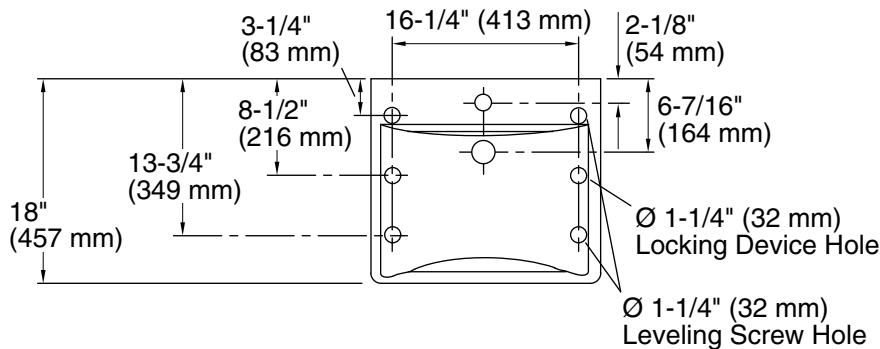

Features

- Made from premium materials that withstand high-volume usage
- 20" (508 mm) x 18" (457 mm)
- Faucet sold separately

Material

- Vitreous china

Installation

- Wall-mount
- Drilled for concealed arm carrier installation

Technical Information

All product dimensions are nominal.

Bowl configuration:	Single
Bowl area (Only):	Length: 18" (457 mm) Width: 13" (330 mm) Water depth: 4-7/8" (124 mm)
With overflow:	Yes
Number of deck holes:	1
Faucet hole(s):	1-3/8" (35 mm)
Drain hole:	1-3/4" (44 mm)