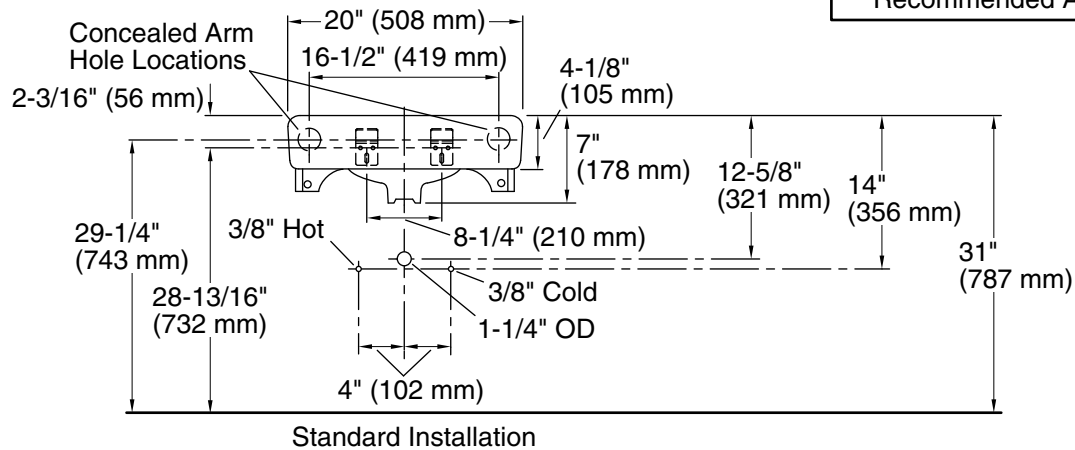

Features

- Made from premium materials that withstand high-volume usage
- 20" (508 mm) x 18" (457 mm)
- Faucet sold separately

Material

- Vitreous china

Installation

- Wall-mount
- Drilled for concealed arm carrier installation

Technical Information

All product dimensions are nominal.

Bowl configuration:	Single
Bowl area (Only):	Length: 18" (457 mm) Width: 13" (330 mm) Water depth: 4-7/8" (124 mm)
With overflow:	Yes
Number of deck holes:	1
Faucet hole(s):	1-3/8" (35 mm)
Drain hole:	1-3/4" (44 mm)