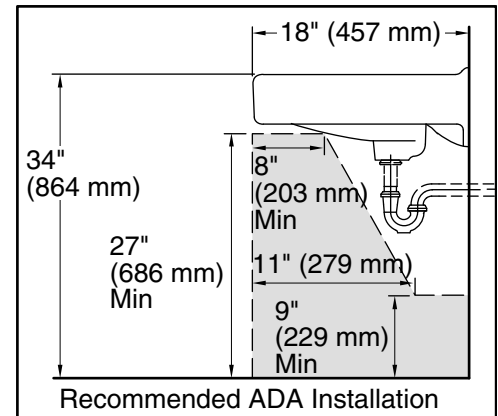

Features

- Made from premium materials that withstand high-volume usage
- 20" (508 mm) x 18" (457 mm)
- Faucet sold separately

Material

- Vitreous china

Installation

- Wall-mount
- Drilled for concealed arm carrier installation

Technical Information

All product dimensions are nominal.

Bowl configuration:	Single
Bowl area (Only):	Length: 18" (457 mm) Width: 13" (330 mm) Water depth: 4-7/8" (124 mm)
With overflow:	Yes
Number of deck holes:	1
Faucet hole(s):	1-3/8" (35 mm)
Drain hole:	1-3/4" (44 mm)