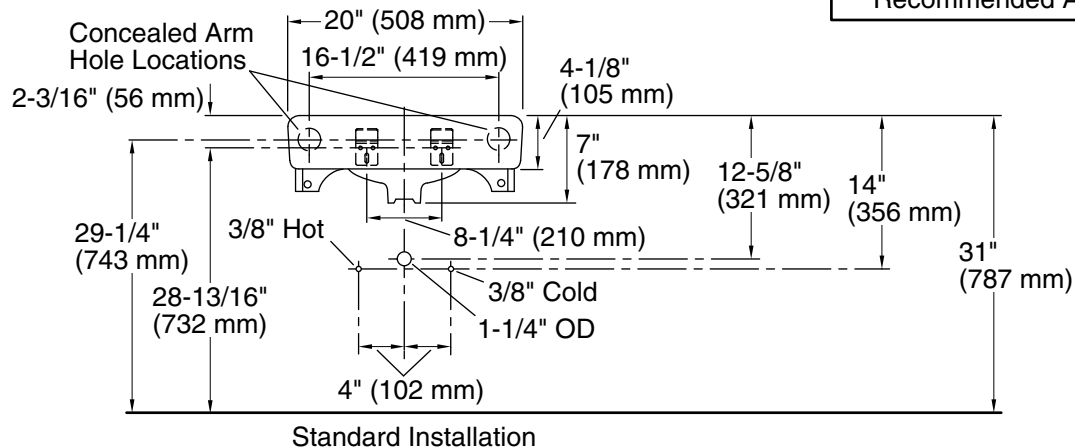

Features

- Made from premium materials that withstand high-volume usage
- 20" (508 mm) x 18" (457 mm)
- Single-hole drilling
- With sealed overflow for commercial and hospitals jobs

Material

- Vitreous china

Color Code Description

	0	White
---	---	-------

Technical Information

All product dimensions are nominal.

Bowl configuration:	Single
Bowl area (Only):	Length: 18" (457 mm) Width: 13" (330 mm) Water depth: 4-7/8" (124 mm)
With overflow:	No
Number of deck holes:	1
Faucet hole(s):	1-3/8" (35 mm)
Drain hole:	1-3/4" (44 mm)