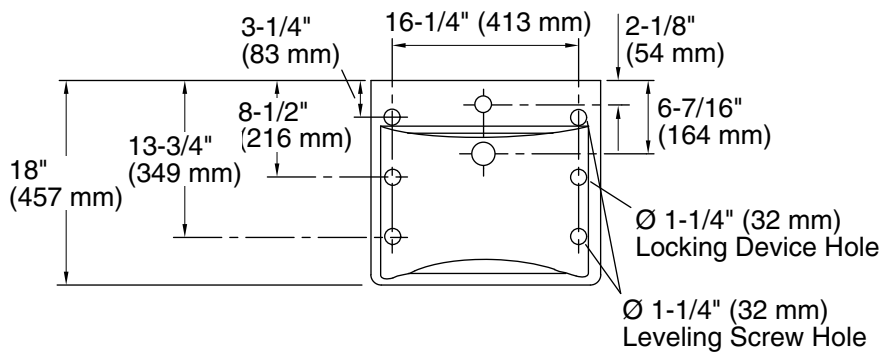

Features

- Made from premium materials that withstand high-volume usage
- 20" (508 mm) x 18" (457 mm)
- Single-hole drilling
- With sealed overflow for commercial and hospitals jobs

Material

- Vitreous china

Color Code Description

	0	White
---	---	-------

Technical Information

All product dimensions are nominal.

Bowl configuration:	Single
Bowl area (Only):	Length: 18" (457 mm) Width: 13" (330 mm) Water depth: 4-7/8" (124 mm)
With overflow:	No
Number of deck holes:	1
Faucet hole(s):	1-3/8" (35 mm)
Drain hole:	1-3/4" (44 mm)