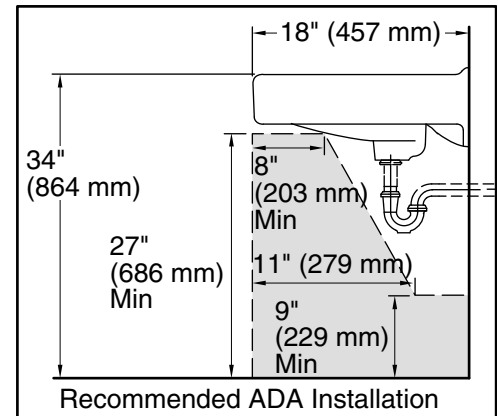

Features

- Made from premium materials that withstand high-volume usage
- 20" (508 mm) x 18" (457 mm)
- Single-hole drilling
- With sealed overflow for commercial and hospitals jobs

Material

- Vitreous china

Color Code Description

	0	White
---	---	-------

Technical Information

All product dimensions are nominal.

Bowl configuration:	Single
Bowl area (Only):	Length: 18" (457 mm) Width: 13" (330 mm) Water depth: 4-7/8" (124 mm)
With overflow:	No
Number of deck holes:	1
Faucet hole(s):	1-3/8" (35 mm)
Drain hole:	1-3/4" (44 mm)