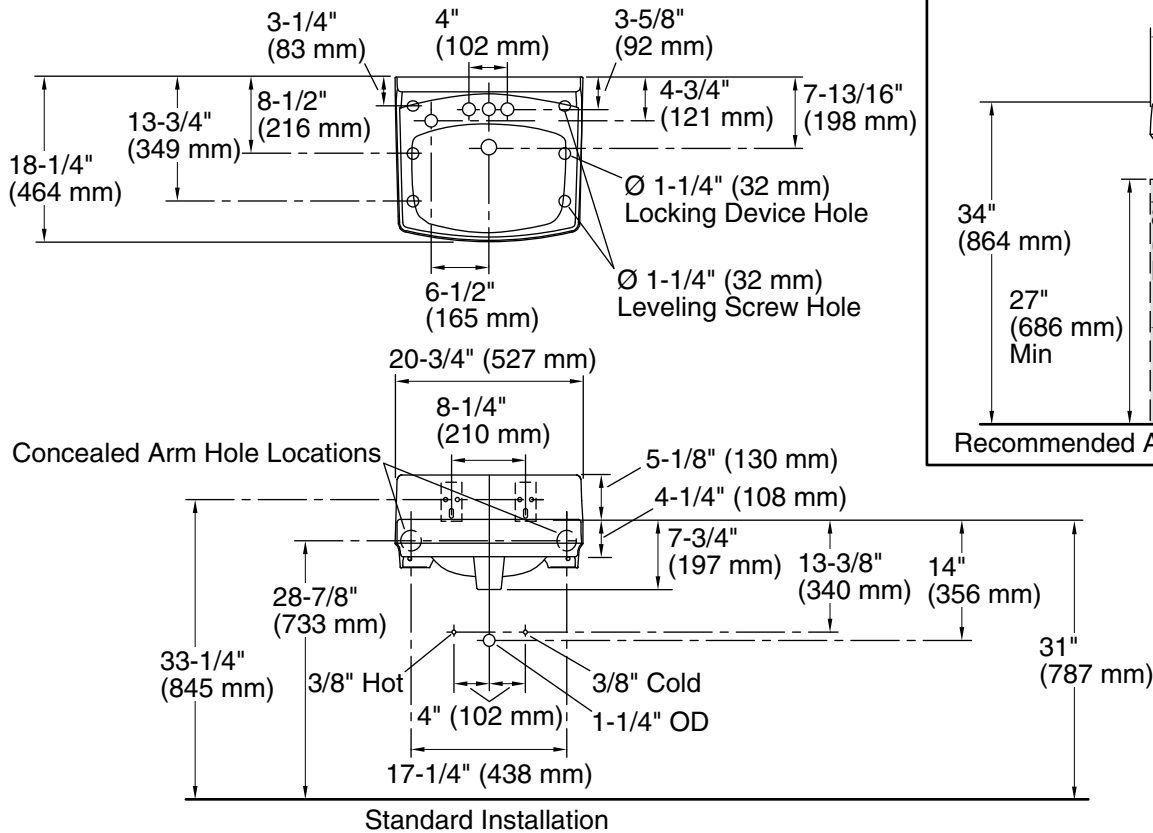

### Technical Information

All product dimensions are nominal.

Bowl configuration:	Single
Center(s):	4
Bowl area (Center):	Length: 10" (254 mm) Width: 15" (381 mm) Water depth: 3-1/4" (83 mm)
With overflow:	Yes
Number of deck holes:	4
Faucet hole spacing:	4" (102 mm)
Faucet hole(s):	1-1/4" (32 mm)
Soap/Lotion hole:	1-1/4" (32 mm)
Drain hole:	1-3/4" (44 mm)