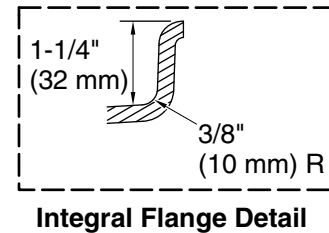

Blower Motor Access
30" (762 mm) W x 15" (381 mm) H Min