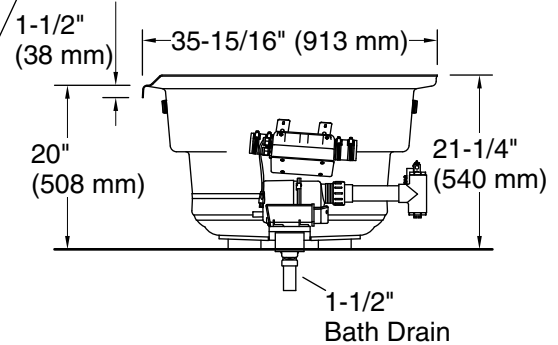

Required Electrical Service

Two dedicated circuits required, protected with Class A Ground-Fault Circuit-Interrupter (GFCI). Outside North America, this device may be known as a Residual Current Device (RCD).

Blower, Heated Surface:	120 V, 15 A, 60 Hz
Air bath:	120 V, 15 A, 60 Hz

Technical Information

All product dimensions are nominal.

Drain location:	Left
Basin area, bottom:	47-1/8" x 19-11/16" (1196 mm x 500 mm)
Basin area, top:	61-7/16" x 26" (1561 mm x 660 mm)
Weight:	112 lbs (50.8 kg)
Minimum floor load:	56 lbs/ft² (273.4 kg/m²)
Water depth:	13-11/16" (347 mm)
Water capacity:	67 gal (253.6 L)
Electrical component rating:	Blower: 120 V, 10 A, 60 Hz Heated Surface: 120 V, 0.5 A, 60 Hz, 65 W

Notes

Measure your actual product for rough-in details.

Install this product according to the installation instructions.

The hot water supply should be 70% of the capacity of the bath or greater. Installations will vary.

Remote blower installation kit K-1446 is available for relocating the blower. Provide access for servicing the blower.

Do not relocate or alter the PVC tee or coiled flexible tubing connected to the blower. Follow the blower relocation instructions exactly.