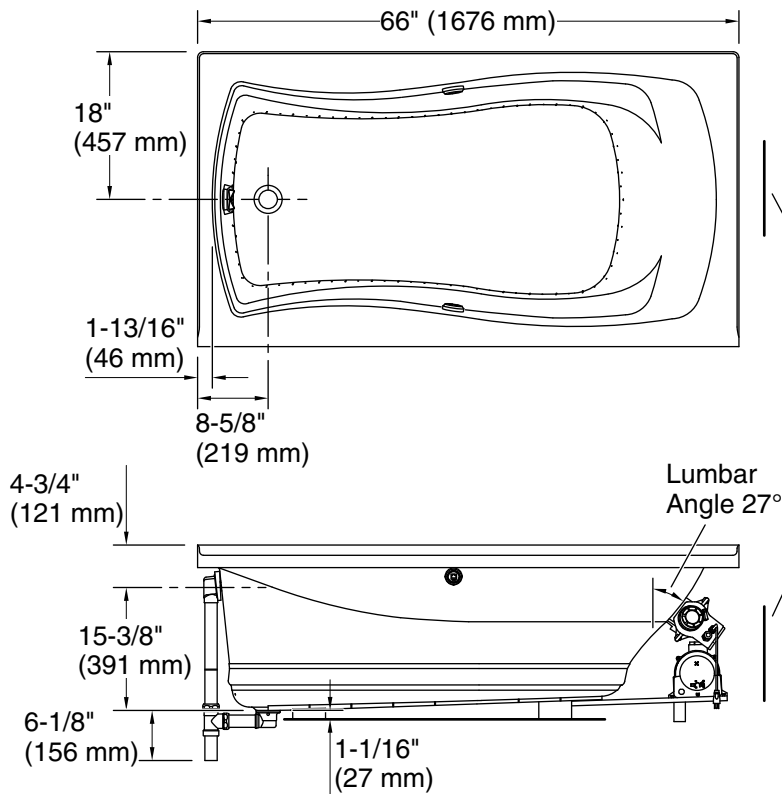

See website for detailed warranty information.

Available Colors/Finishes

Color tiles intended for reference only.

Color	Code	Description
	0	White
	96	Biscuit

Mariposa®
 66" x 36" alcove Heated BubbleMassage™ air bath
 with Bask® heated surface, left drain
K-1224-GHLW

No change in measurements if connected with drain illustrated. (K-7166AF)

Blower Motor Access
 30" (762 mm) W x 15" (381 mm) H Min

Required Electrical Service

Two dedicated circuits required, protected with Class A Ground-Fault Circuit-Interrupter (GFCI). Outside North America, this device may be known as a Residual Current Device (RCD).

Blower, Heated Surface:	120 V, 15 A, 60 Hz
Air bath:	120 V, 15 A, 60 Hz

Technical Information

All product dimensions are nominal.

Drain location:	Left
Basin area, bottom:	47-1/8" x 19-11/16" (1196 mm x 500 mm)
Basin area, top:	61-7/16" x 26" (1561 mm x 660 mm)
Weight:	112 lbs (50.8 kg)
Minimum floor load:	56 lbs/ft ² (273.4 kg/m ²)
Water depth:	13-11/16" (347 mm)
Water capacity:	67 gal (253.6 L)
Electrical component rating:	Blower: 120 V, 10 A, 60 Hz Heated Surface: 120 V, 0.5 A, 60 Hz, 65 W

Notes

Measure your actual product for rough-in details.

Install this product according to the installation instructions.

The hot water supply should be 70% of the capacity of the bath or greater. Installations will vary.