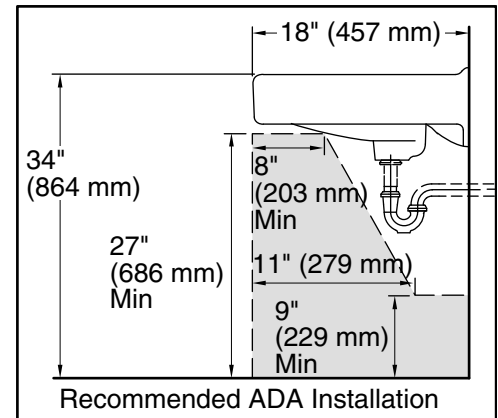

## Features

- Made from premium materials that withstand high-volume usage
- 20" (508 mm) x 18" (457 mm)
- Faucet sold separately

## Technical Information

All product dimensions are nominal.

Bowl configuration:	Single
Center(s):	4
Bowl area (Center):	Length: 18" (457 mm) Width: 13" (330 mm) Water depth: 4-7/8" (124 mm)
With overflow:	Yes
Number of deck holes:	3
Faucet hole spacing:	4" (102 mm)
Faucet hole(s):	1-3/8" (35 mm)
Soap/Lotion hole:	1-1/4" (32 mm)
Drain hole:	1-3/4" (44 mm)