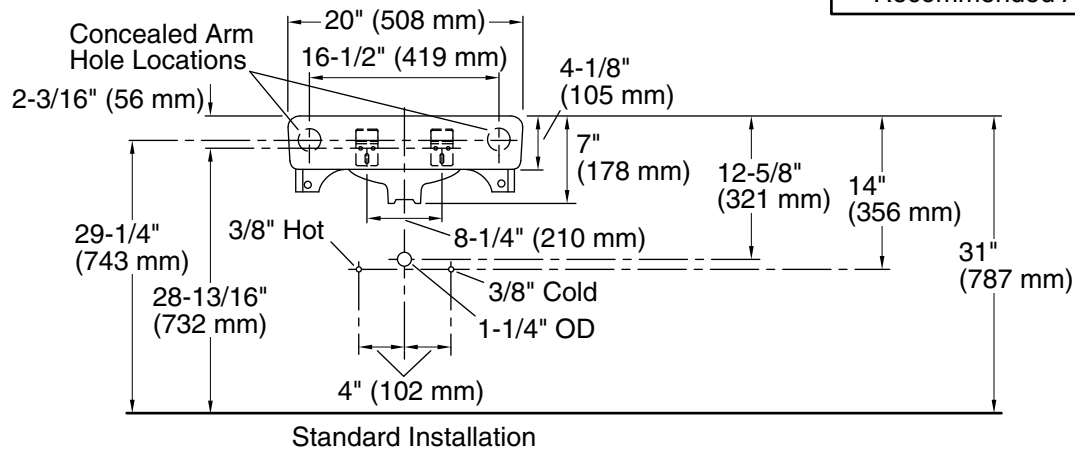

## Features

- Made from premium materials that withstand high-volume usage
- 20" (508 mm) x 18" (457 mm)
- Faucet sold separately

## Technical Information

All product dimensions are nominal.

Bowl configuration:	Single
Center(s):	4
Bowl area (Center):	Length: 18" (457 mm) Width: 13" (330 mm) Water depth: 4-7/8" (124 mm)
With overflow:	Yes
Number of deck holes:	3
Faucet hole spacing:	4" (102 mm)
Faucet hole(s):	1-3/8" (35 mm)
Soap/Lotion hole:	1-1/4" (32 mm)
Drain hole:	1-3/4" (44 mm)