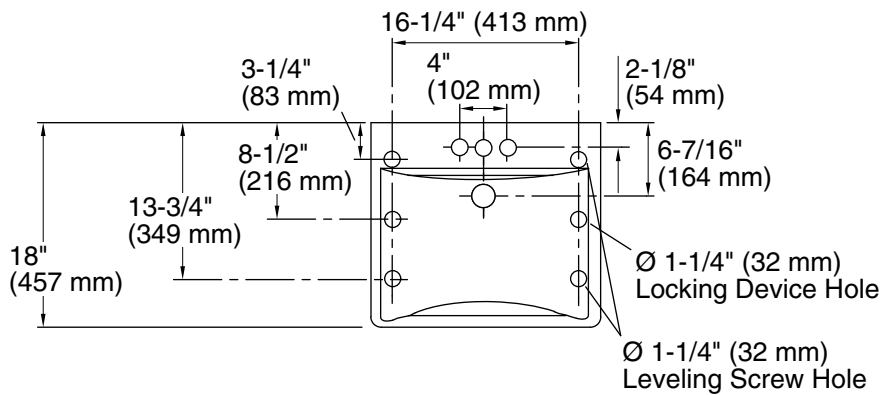

## Features

- Made from premium materials that withstand high-volume usage
- 20" (508 mm) x 18" (457 mm)
- Faucet sold separately

## Technical Information

All product dimensions are nominal.

Bowl configuration:	Single
Center(s):	4
Bowl area (Center):	Length: 18" (457 mm) Width: 13" (330 mm) Water depth: 4-7/8" (124 mm)
With overflow:	Yes
Number of deck holes:	3
Faucet hole spacing:	4" (102 mm)
Faucet hole(s):	1-3/8" (35 mm)
Soap/Lotion hole:	1-1/4" (32 mm)
Drain hole:	1-3/4" (44 mm)