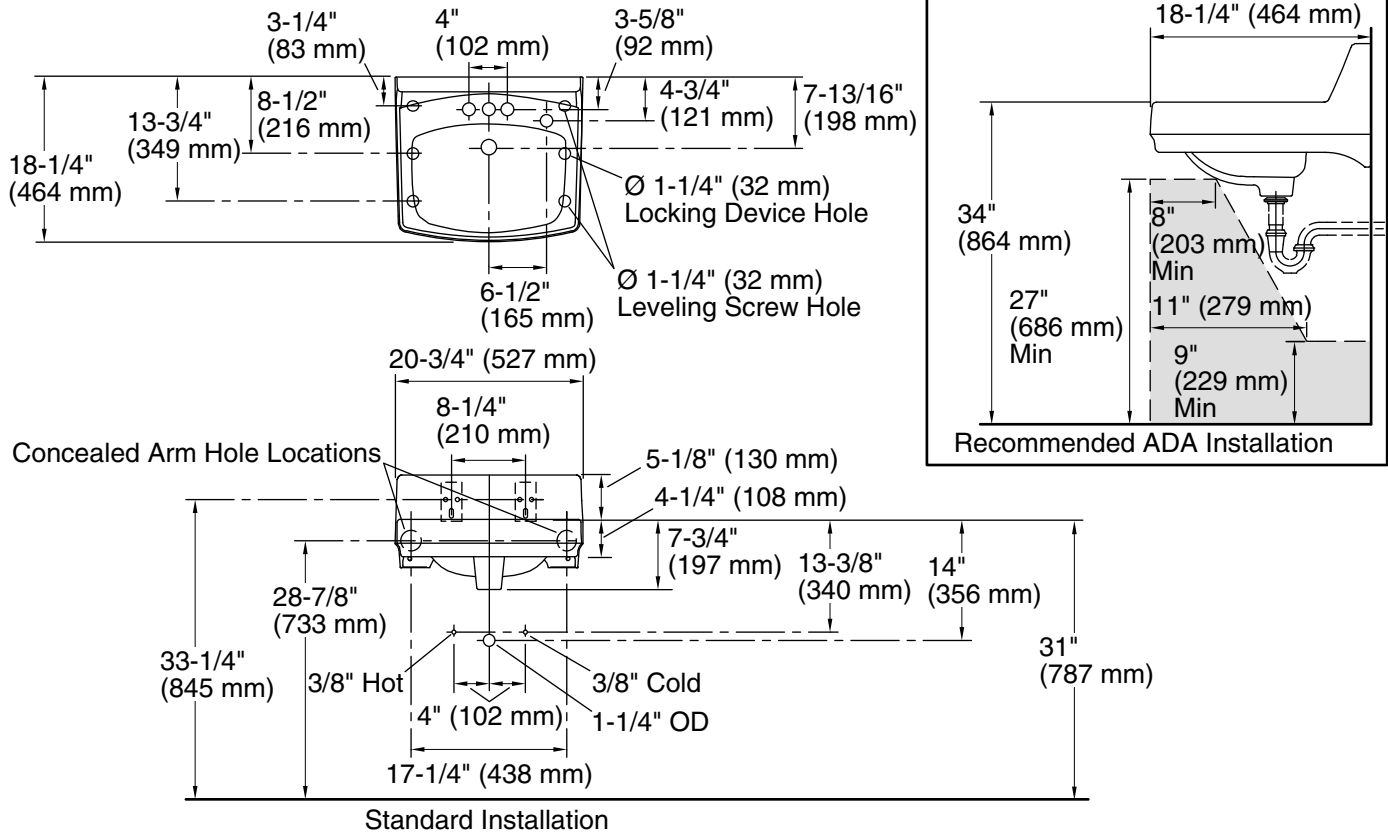

### Features

- Made from premium materials that withstand high-volume usage
- 20-3/4"L x 18-1/4"W
- Faucet sold separately
- Includes wall hanger

### Technical Information

All product dimensions are nominal.

Bowl configuration:	Single
Center(s):	4
Bowl area (Center):	Length: 10" (254 mm) Width: 15" (381 mm) Water depth: 3-1/4" (83 mm)
With overflow:	Yes
Number of deck holes:	4
Faucet hole spacing:	4" (102 mm)
Faucet hole(s):	1-1/4" (32 mm)
Soap/Lotion hole:	1-1/4" (32 mm)
Drain hole:	1-3/4" (44 mm)