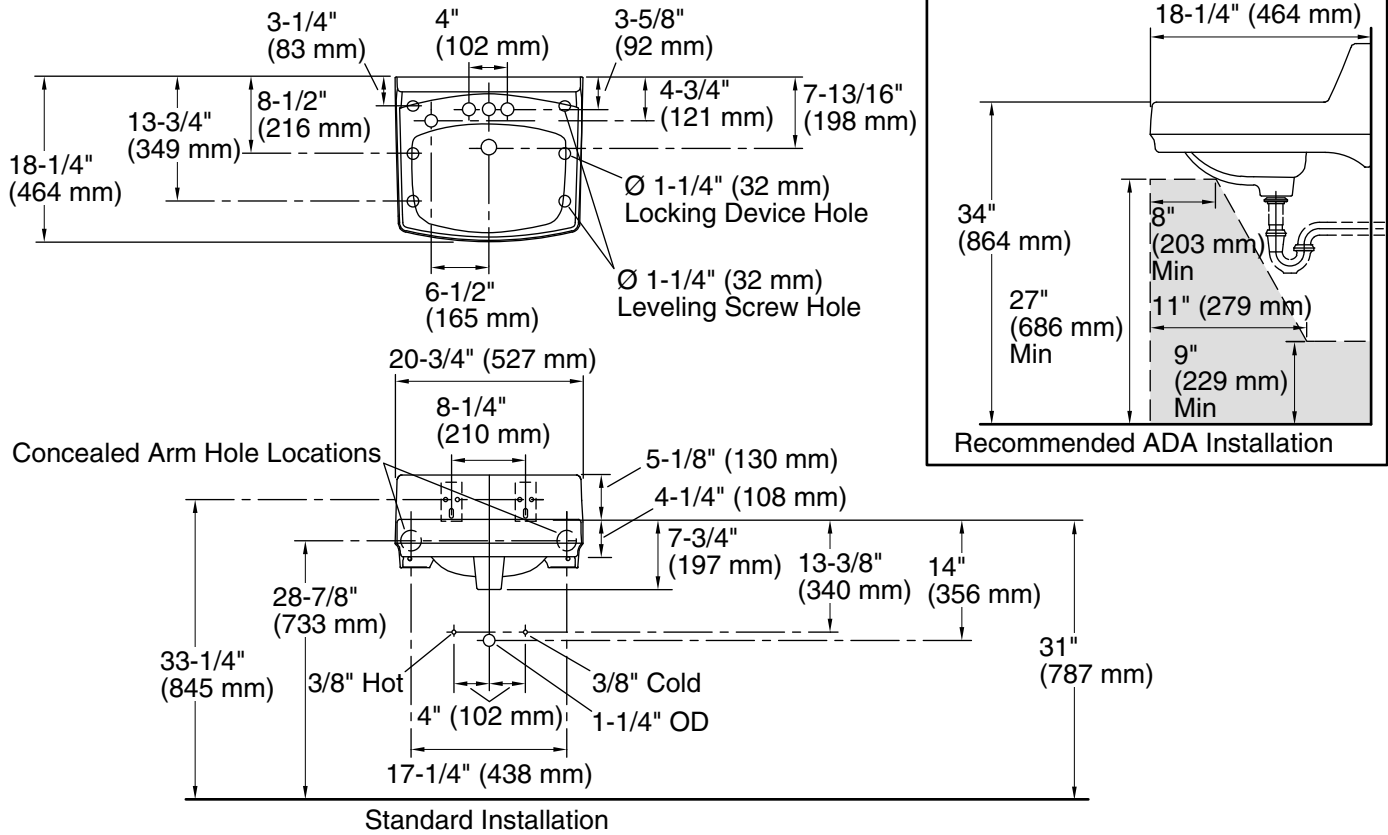

Features

- Made from premium materials that withstand high-volume usage
- 20-3/4"L x 18-1/4"W
- 4" center drilling
- Includes wall hanger
- With sealed overflow and soap dispenser drilling on left

Material

- Vitreous china

Installation

- Wall-mount

Recommended Products/Accessories

- K-8998 P-Trap
- K-23726 Drain treatment
- K-23725 Cast iron cleaner

ADA

Codes/Standards

ASME A112.19.2/CSA B45.1
ADA
ICC/ANSI A117.1
IAPMO Certification

Technical Information

All product dimensions are nominal.

Bowl configuration:	Single
Center(s):	8
Bowl area (Center):	Length: 10" (254 mm) Width: 15" (381 mm) Water depth: 3-1/4" (83 mm)
With overflow:	Yes
Number of deck holes:	4
Faucet hole spacing:	8" (203 mm)
Faucet hole(s):	1-1/4" (32 mm)
Soap/Lotion hole:	1-1/4" (32 mm)
Drain hole:	1-3/4" (44 mm)