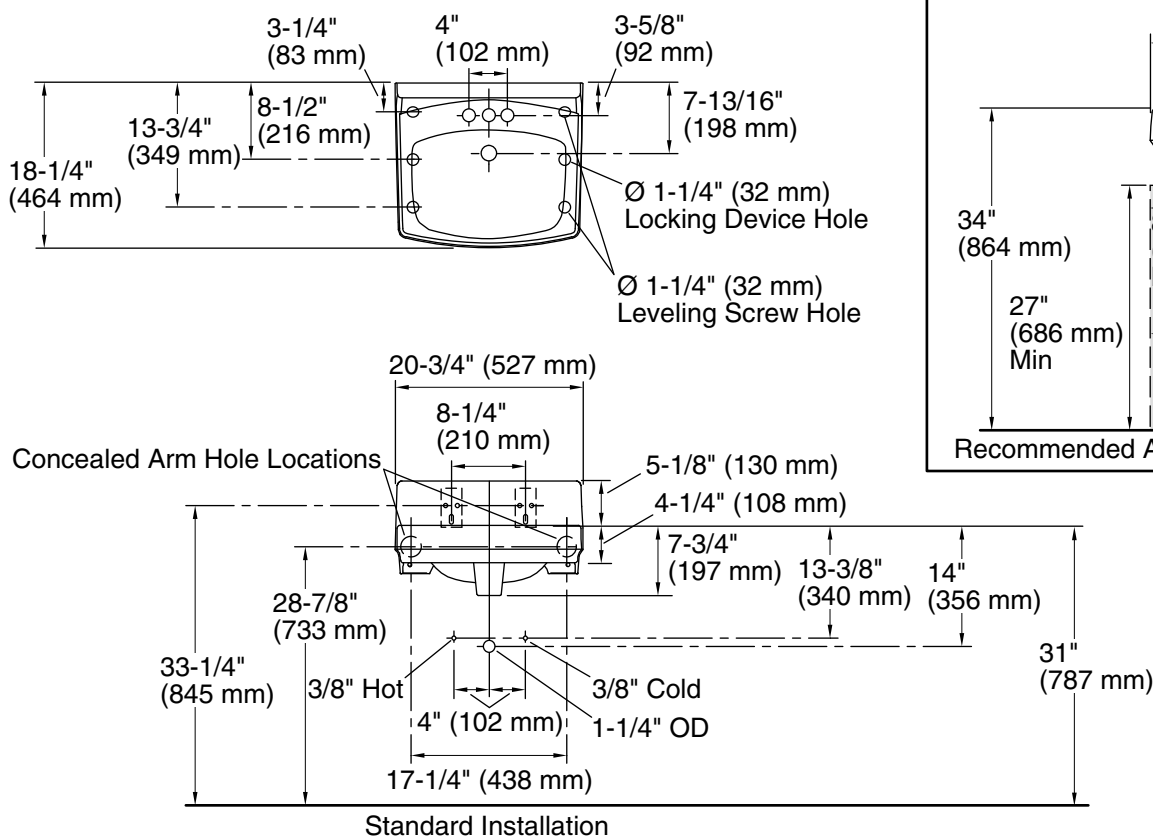

Features

- Made from premium materials that withstand high-volume usage
- 20-3/4"L x 18-1/4"W
- Faucet sold separately
- Includes wall hanger

Material

- Vitreous china

Installation

- Wall-mount
- Drilled for concealed arm carrier installation

Technical Information

All product dimensions are nominal.

Bowl configuration:	Single
Center(s):	4
Bowl area (Center):	Length: 10" (254 mm) Width: 15" (381 mm) Water depth: 3-1/4" (83 mm)
With overflow:	Yes
Number of deck holes:	3
Faucet hole spacing:	4" (102 mm)
Faucet hole(s):	1-1/4" (32 mm)
Soap/Lotion hole:	1-1/4" (32 mm)
Drain hole:	1-3/4" (44 mm)