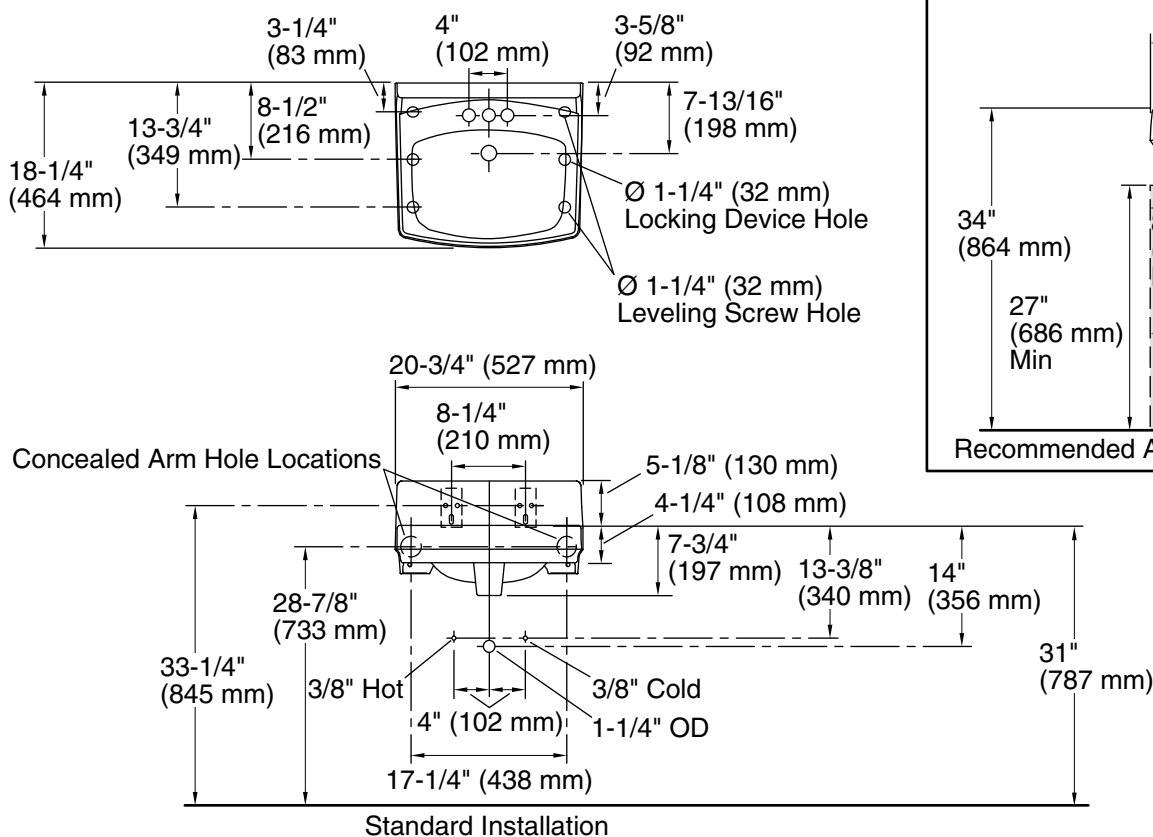

Features

- Made from premium materials that withstand high-volume usage
- 20-3/4"L x 18-1/4"W
- 4" center drilling
- Includes wall hanger
- With sealed overflow for commercial and hospitals jobs

Material

Color	Code	Description
-------	------	-------------

	0	White
---	---	-------

Technical Information

All product dimensions are nominal.

Bowl configuration:	Single
Center(s):	8
Bowl area (Center):	Length: 10" (254 mm) Width: 15" (381 mm) Water depth: 3-1/4" (83 mm)
With overflow:	Yes
Number of deck holes:	3
Faucet hole spacing:	8" (203 mm)
Faucet hole(s):	1-1/4" (32 mm)
Soap/Lotion hole:	1-1/4" (32 mm)
Drain hole:	1-3/4" (44 mm)