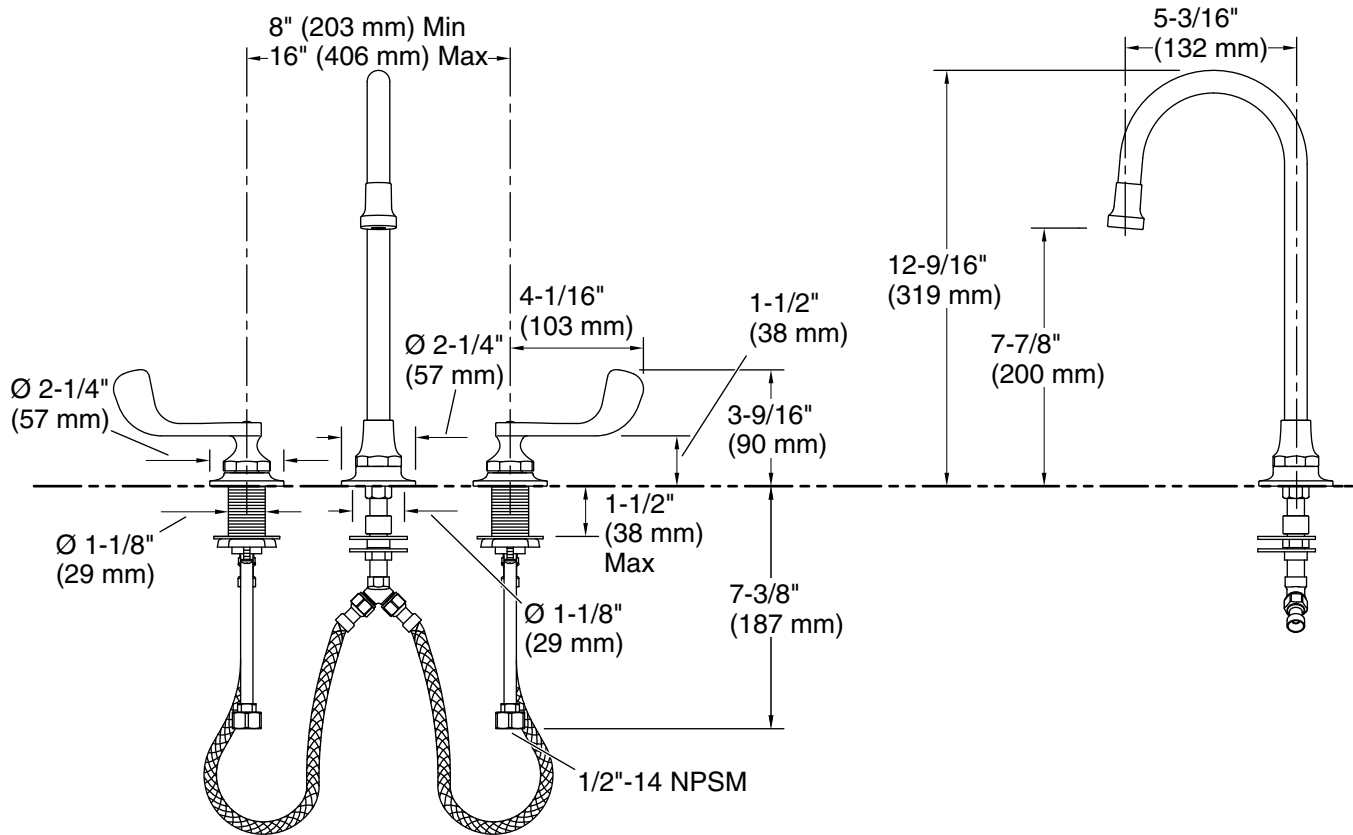

### Features

- Two-handle widespread faucet for 8" - 16" (203 - 406 mm) centers
- 5-3/16" (132 mm) swing/rigid spout
- Quarter-turn washerless ceramic disc valves ensure for a lifetime of durable performance
- 1.0 gpm (3.8 lpm) maximum flow rate at 60 psi (4.14 bar)
- Free flow outlet with water flow regulator at bottom of spout
- Vandalproof ADA-compliant wristblade handles with red and blue indexing
- Less drain
- Brass construction and valve bodies

### Technical Information

All product dimensions are nominal.

#### Spout:

Spout reach: 5-3/16" (132 mm)