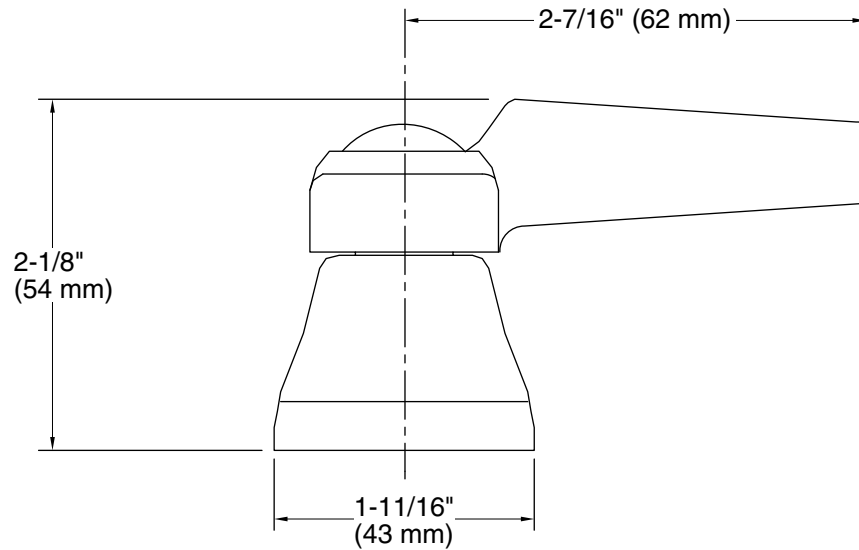

Color tiles intended for reference only.

Color	Code	Description
-------	------	-------------

	CP	Polished Chrome
---	----	-----------------

Technical Information

All product dimensions are nominal.

Notes

Install this product according to the installation guide.