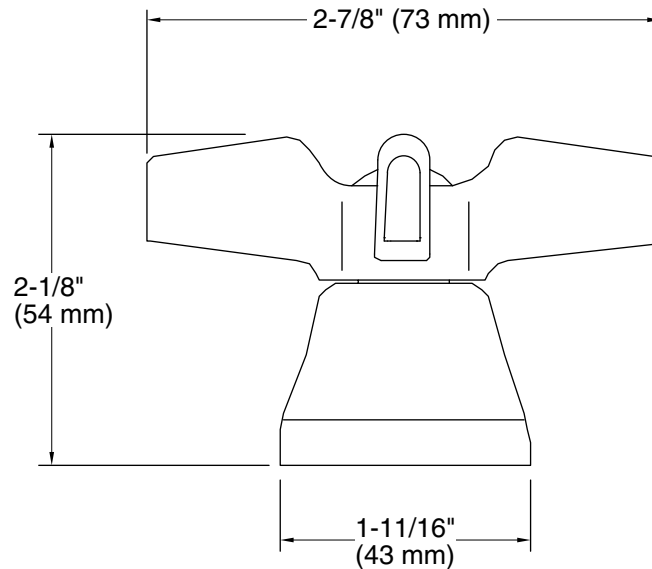

	CP	Polished Chrome
---	----	-----------------

Technical Information

All product dimensions are nominal.

Notes

Install this product according to the installation guide.

ADA compliant when installed to the specific requirements of these regulations.