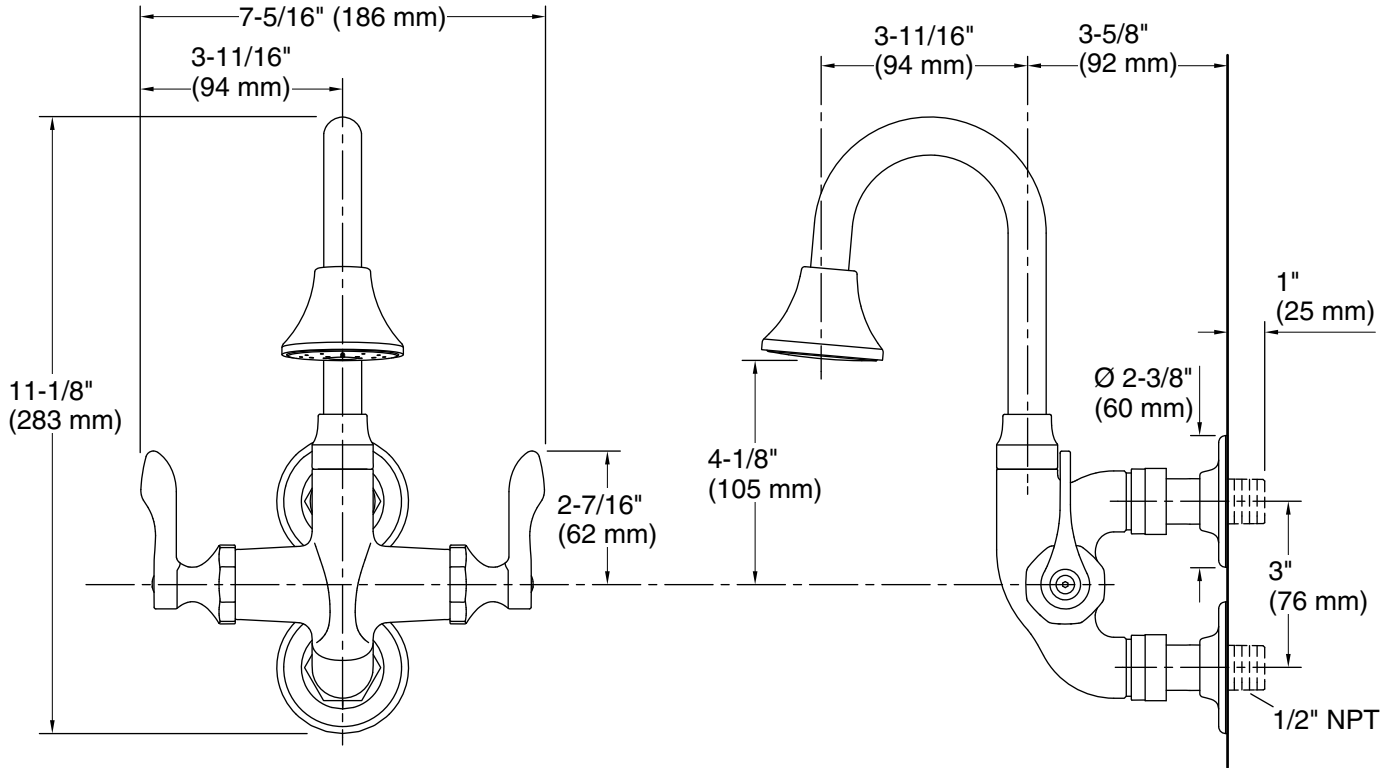

Features

- Two-handle gooseneck bathroom sink faucet
- 3-11/16" (94 mm) gooseneck spout with rosespray
- 7-5/16" (186 mm) wall-to-spout outlet
- 1.2 gpm (4.5 lpm) maximum flow rate
- Lever handles with red/blue indexing (ADA-compliant with correct installation)
- Optional decorative handle covers
- KOHLER® ceramic disc valves exceed industry longevity standards for a lifetime of durable performance
- Less drain
- Adjustable flanges
- External NPT connections
- Complies with the Safe Drinking Water Act (SDWA)

Material

- Brass

Installation

- 3" vertical wall-mount installation
- Pairs with the Brockway wall-mounted wash sink

Recommended Products/Accessories

- K-3200 36" wall-mount utility sink
- K-3202 48" wall-mount utility sink
- K-3203 60" wall-mount utility sink
- K-23723 Faucet cleaner

Technical Information

All product dimensions are nominal.

Faucet:

Flow rate: 1.2 gal/min (4.5 l/min)

Pressure: 60 psi (4.1 bar)

Drain included: No

Spout:

Spout reach: 3-11/16" (93 mm)