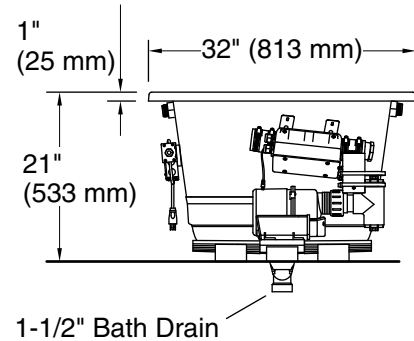

Underscore®

60" x 32" drop-in Heated BubbleMassage™ air bath
with Bask® heated surface
K-1168-GHW

No change in measurements if connected with drain illustrated. (K-7272)

Drop-in Rim Detail

Blower Motor Access
30" (762 mm) W x 15" (381 mm) H Min

Technical Information

All product dimensions are nominal.

- Drain location: Reversible
- Basin area, bottom: 42" x 23-1/2" (1067 mm x 597 mm)
- Basin area, top: 55-1/8" x 27-1/8" (1400 mm x 689 mm)
- Weight: 100 lbs (45.4 kg)
- Minimum floor load: 55 lbs/ft² (268.5 kg/m²)
- Water depth: 17-1/8" (435 mm)
- Water capacity: 81 gal (306.6 L)
- Cutout: Drop-in, 59-1/2" x 31-1/2" (1511 mm x 800 mm)