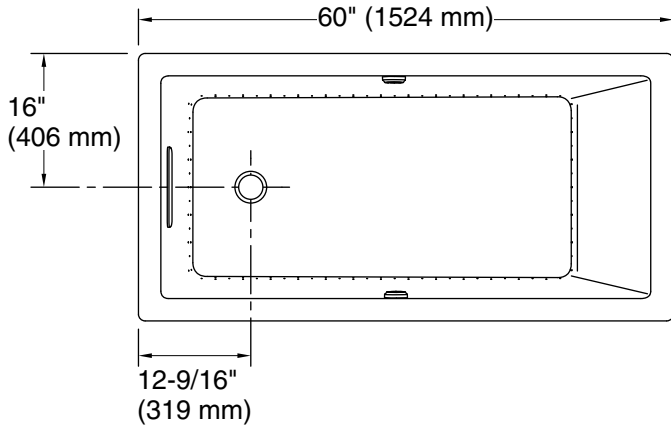

Underscore®

60" x 32" drop-in Heated BubbleMassage™ air bath
with Bask® heated surface
K-1168-GHW

No change in measurements if connected with drain illustrated. (K-7272)

Drop-in Rim Detail

Blower Motor Access
30" (762 mm) W x 15" (381 mm) H Min

Technical Information

All product dimensions are nominal.

- Drain location: Reversible
- Basin area, bottom: 42" x 23-1/2" (1067 mm x 597 mm)
- Basin area, top: 55-1/8" x 27-1/8" (1400 mm x 689 mm)
- Weight: 100 lbs (45.4 kg)
- Minimum floor load: 55 lbs/ft² (268.5 kg/m²)
- Water depth: 17-1/8" (435 mm)
- Water capacity: 81 gal (306.6 L)
- Cutout: Drop-in, 59-1/2" x 31-1/2" (1511 mm x 800 mm)