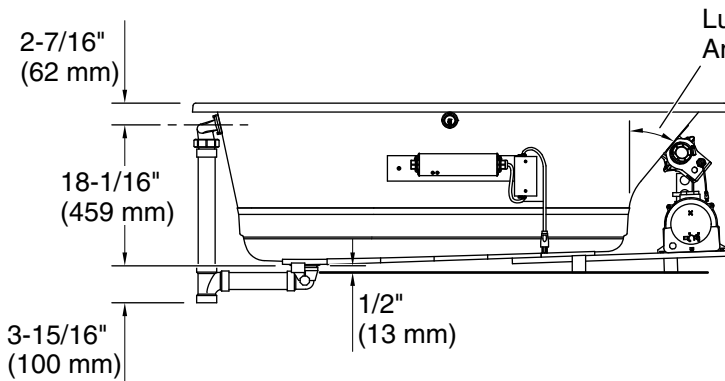

Underscore®

60" x 32" drop-in Heated BubbleMassage™ air bath
with Bask® heated surface
K-1168-GHW

No change in measurements if connected with drain illustrated. (K-7272)

Drop-in Rim Detail

Blower Motor Access
30" (762 mm) W x 15" (381 mm) H Min

Technical Information

All product dimensions are nominal.

- Drain location: Reversible
- Basin area, bottom: 42" x 23-1/2" (1067 mm x 597 mm)
- Basin area, top: 55-1/8" x 27-1/8" (1400 mm x 689 mm)
- Weight: 100 lbs (45.4 kg)
- Minimum floor load: 55 lbs/ft² (268.5 kg/m²)
- Water depth: 17-1/8" (435 mm)
- Water capacity: 81 gal (306.6 L)
- Cutout: Drop-in, 59-1/2" x 31-1/2" (1511 mm x 800 mm)