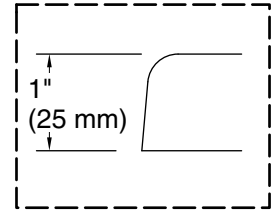

Underscore®

60" x 32" drop-in Heated BubbleMassage™ air bath
with Bask® heated surface
K-1168-GHW

No change in measurements if connected with drain illustrated. (K-7272)

Drop-in Rim Detail

Blower Motor Access
30" (762 mm) W x 15" (381 mm) H Min

Technical Information

All product dimensions are nominal.

- Drain location: Reversible
- Basin area, bottom: 42" x 23-1/2" (1067 mm x 597 mm)
- Basin area, top: 55-1/8" x 27-1/8" (1400 mm x 689 mm)
- Weight: 100 lbs (45.4 kg)
- Minimum floor load: 55 lbs/ft² (268.5 kg/m²)
- Water depth: 17-1/8" (435 mm)
- Water capacity: 81 gal (306.6 L)
- Cutout: Drop-in, 59-1/2" x 31-1/2" (1511 mm x 800 mm)