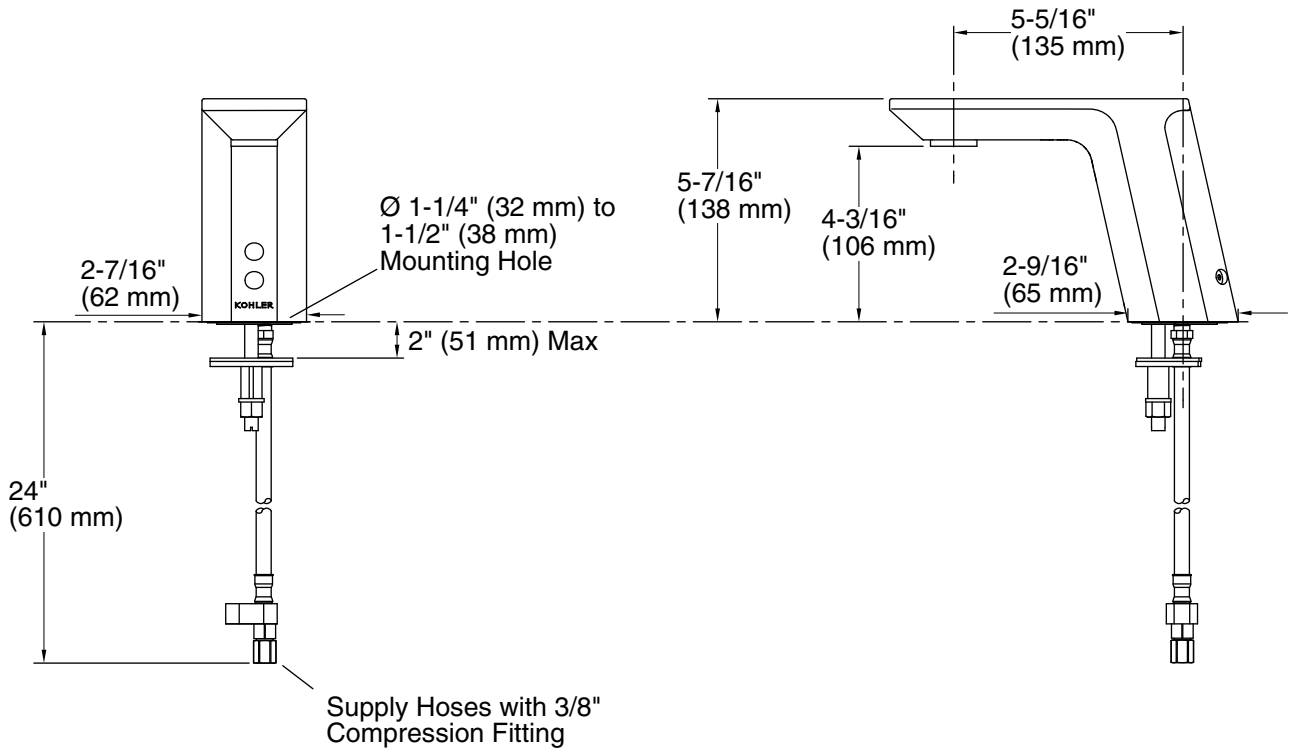

Technical Information

All product dimensions are nominal.

Power source: Battery - DC, included

Faucet:

Flow rate: 0.5 gal/min (1.9 l/min)

Pressure: 60 psi (4.1 bar)

Drain included: No

Notes

Install this product according to the installation guide.

A 1-1/4" (32 mm) minimum to 1-1/2" (38 mm) maximum diameter mounting hole is required.

The minimum distance between the back of the faucet spout and the wall must be 1-3/4" (44 mm). This will allow proper clearance for setscrew access.

The maximum distance between the bathroom sink basin edge to the base of the faucet spout must be 1-3/4" (44 mm).

The maximum height of the lip basin should be 3/4" (19 mm).

Product includes rosebud spray aerator. Other aerator styles are available.