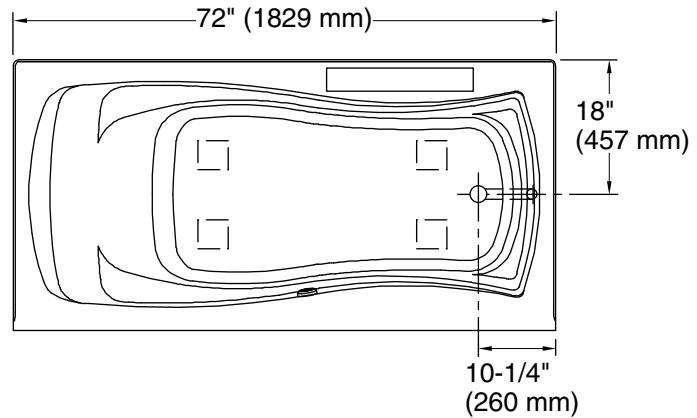

No change in measurements if connected with drain illustrated. (K-7166-AF)

Recommended Faucet Location

Required Electrical Service

One circuit required, protected with Class A Ground-Fault Circuit-Interrupter (GFCI). Outside North America, this device may be known as a Residual Current Device (RCD).

Heated Surface: 120 V, 15 A

Technical Information

All product dimensions are nominal.

Drain location: Right

Basin area, bottom: 50" x 24" (1270 mm x 610 mm)

Basin area, top: 65" x 27" (1651 mm x 686 mm)

Weight: 77 lbs (34.9 kg)

Minimum floor load: 39 lbs/ft² (190.4 kg/m²)

Water depth: 14" (356 mm)

Water capacity: 72 gal (272.5 L)

Electrical component rating: Heated Surface: 120 V, 0.5 A, 60 Hz, 65 W

Minimum flat for door: 2-1/8" (54 mm)

Notes

Measure your actual product for rough-in details.

Install this product according to the installation instructions.

The hot water supply should be 70% of the capacity of the bath or greater. Installations will vary.

If installing a rim-mount faucet, make sure there is no interference above or below the deck before drilling any holes.