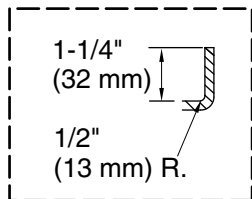

No change in measurements if connected with drain illustrated. (K-7166-AF)

Recommended Faucet Location

Integral Flange Detail