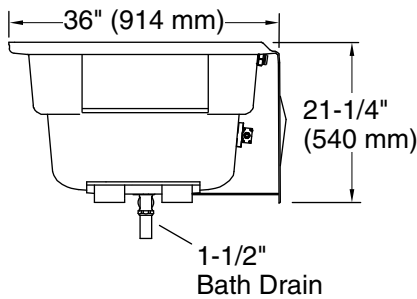

Required Electrical Service

One circuit required, protected with Class A Ground-Fault Circuit-Interrupter (GFCI). Outside North America, this device may be known as a Residual Current Device (RCD).

Heated Surface: 120 V, 15 A

Technical Information

All product dimensions are nominal.

Drain location: Right

Basin area, bottom: 50" x 24" (1270 mm x 610 mm)

Basin area, top: 65" x 27" (1651 mm x 686 mm)

Weight: 77 lbs (34.9 kg)

Minimum floor load: 39 lbs/ft² (190.4 kg/m²)

Water depth: 14" (356 mm)

Water capacity: 72 gal (272.5 L)

Electrical component rating: Heated Surface: 120 V, 0.5 A, 60 Hz, 65 W

Minimum flat for door: 2-1/8" (54 mm)

Notes

Measure your actual product for rough-in details.

Install this product according to the installation instructions.

The hot water supply should be 70% of the capacity of the bath or greater. Installations will vary.

If installing a rim-mount faucet, make sure there is no interference above or below the deck before drilling any holes.