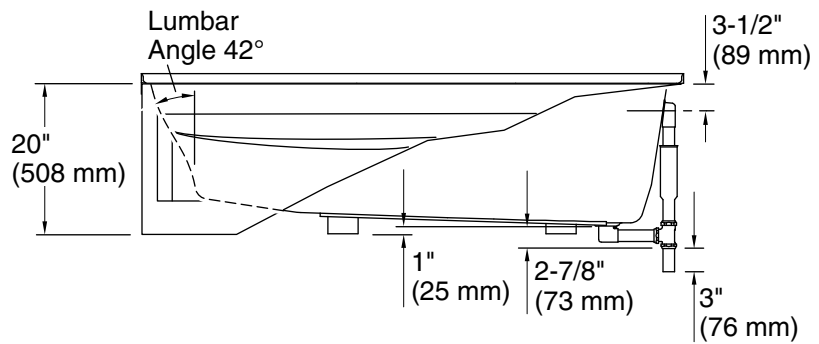

No change in measurements if connected with drain illustrated. (K-7166-AF)

Recommended Faucet Location

Required Electrical Service

One circuit required, protected with Class A Ground-Fault Circuit-Interrupter (GFCI). Outside North America, this device may be known as a Residual Current Device (RCD).

Heated Surface: 120 V, 15 A

Technical Information

All product dimensions are nominal.

Drain location: Right

Basin area, bottom: 50" x 24" (1270 mm x 610 mm)

Basin area, top: 65" x 27" (1651 mm x 686 mm)

Weight: 77 lbs (34.9 kg)

Minimum floor load: 39 lbs/ft² (190.4 kg/m²)

Water depth: 14" (356 mm)

Water capacity: 72 gal (272.5 L)

Electrical component rating: Heated Surface: 120 V, 0.5 A, 60 Hz, 65 W

Minimum flat for door: 2-1/8" (54 mm)

Notes

Measure your actual product for rough-in details.

Install this product according to the installation instructions.

The hot water supply should be 70% of the capacity of the bath or greater. Installations will vary.

If installing a rim-mount faucet, make sure there is no interference above or below the deck before drilling any holes.