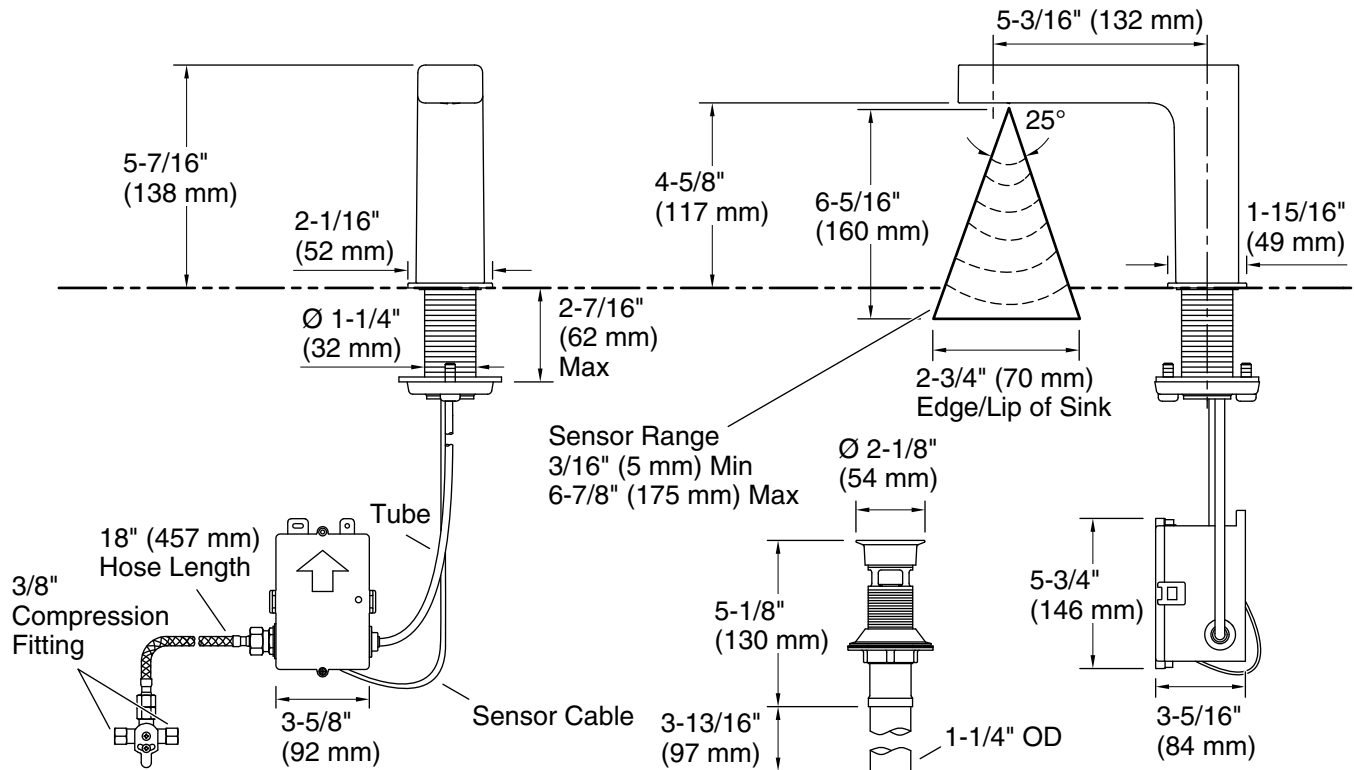

Required Electrical Service

Technical Information

All product dimensions are nominal.

Power source: Hardwire - AC and Plug - AC, not included

Faucet:

Flow rate: 0.35 gal/min (1.3 l/min)

Pressure: 60 psi (4.1 bar)

Drain included: Yes

Drain with overflow: Yes

Spout:

Spout reach: 5-1/4" (133 mm)

Notes

Install this product according to the installation instructions.

ADA, OBC, CSA B651 compliant when installed to the specific requirements of these regulations.