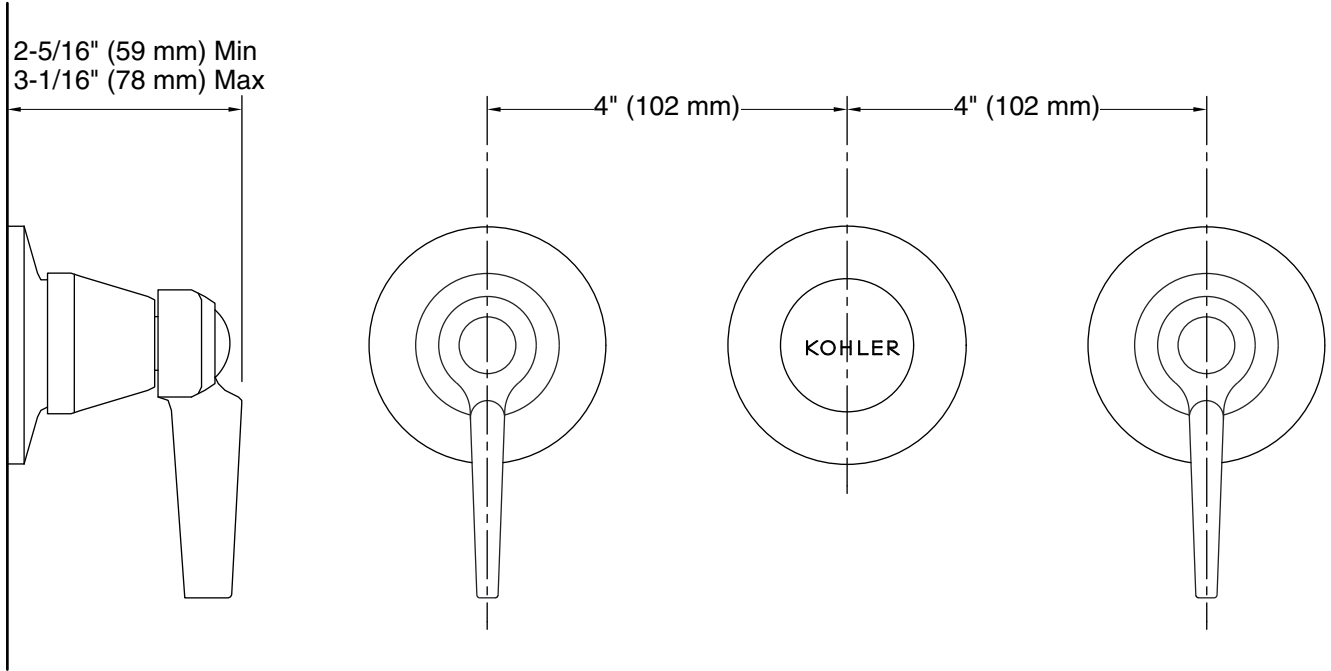

Features

- Integral diverter mechanism
- Lever handle style option

Material

- Brass

Installation

- For 8" (203 mm) centers

Required Products/Accessories

[K-303-K](#) 1/2" Ceramic In-Wall Valve System

Available Colors/Finishes

Color tiles intended for reference only.

Color	Code	Description
-------	------	-------------

	CP	Polished Chrome
---	----	-----------------

Technical Information

All product dimensions are nominal.