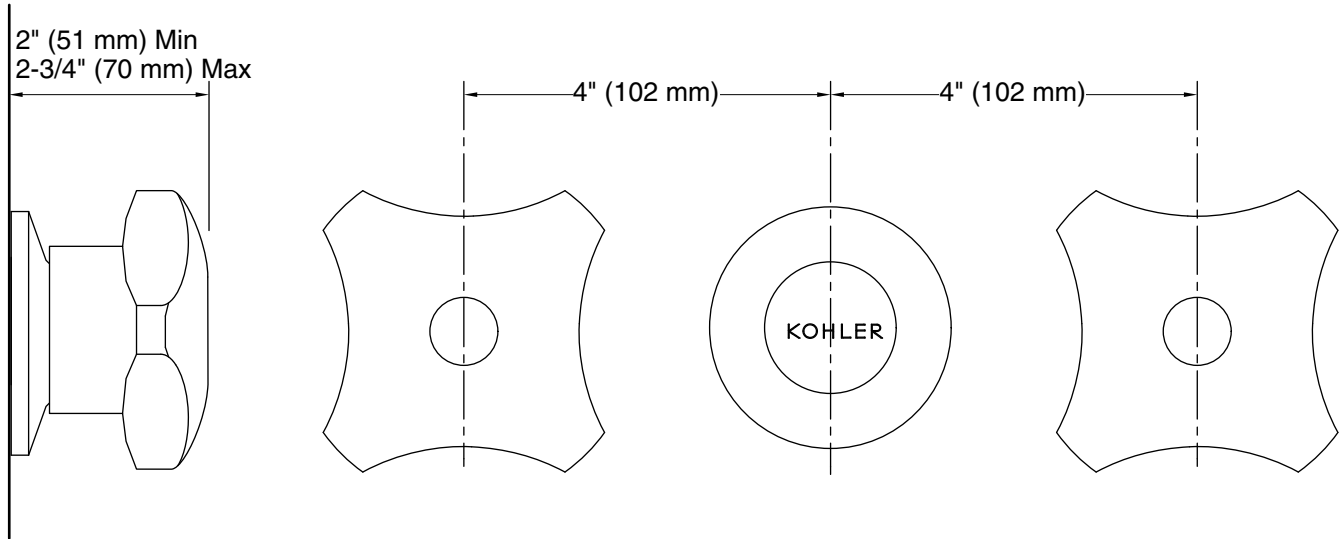

Technical Information

All product dimensions are nominal.

Notes

Install this product according to the installation instructions.