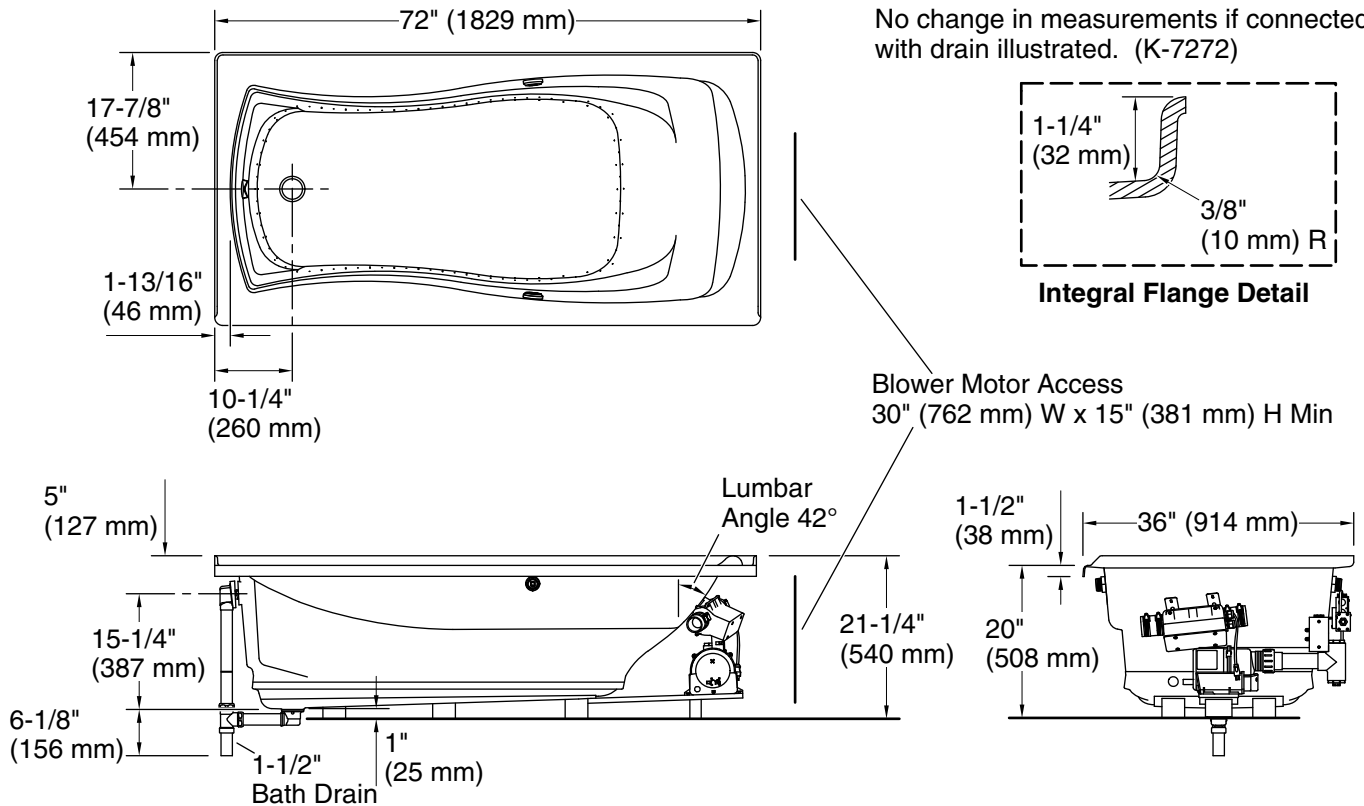

Mariposa®
72" x 36" alcove Heated BubbleMassage™ air bath
with Bask® heated surface, left drain
K-1257-GHLW

Required Electrical Service

Two dedicated circuits required, protected with Class A Ground-Fault Circuit-Interrupter (GFCI). Outside North America, this device may be known as a Residual Current Device (RCD).

Blower, Heated Surface:	120 V, 15 A, 60 Hz
Air bath:	120 V, 15 A, 60 Hz

Technical Information

All product dimensions are nominal.

Drain location:	Left
Basin area, bottom:	47-7/16" x 20-5/8" (1205 mm x 525 mm)
Basin area, top:	64-15/16" x 25-1/16" (1649 mm x 636 mm)
Weight:	114 lbs (51.7 kg)
Minimum floor load:	41 lbs/ft² (200.2 kg/m²)
Water depth:	13-3/8" (340 mm)
Water capacity:	72 gal (272.5 L)
Electrical component rating:	Blower: 120 V, 10 A, 60 Hz Heated Surface: 120 V, 0.5 A, 60 Hz, 65 W

Notes

- Measure your actual product for rough-in details.
- Install this product according to the installation instructions.
- The hot water supply should be 70% of the capacity of the bath or greater. Installations will vary.
- Remote blower installation kit K-1446 is available for relocating the blower. Provide access for servicing the blower.
- Do not relocate or alter the PVC tee or coiled flexible tubing connected to the blower. Follow the blower relocation instructions exactly.

1-800-4KOHLER (1-800-456-4537)

Kohler Co. reserves the right to make revisions without notice to product specifications.

For the most current Specification Sheet, go to www.kohler.com USA or www.kohler.ca Canada

2-28-2024 20:06 - US