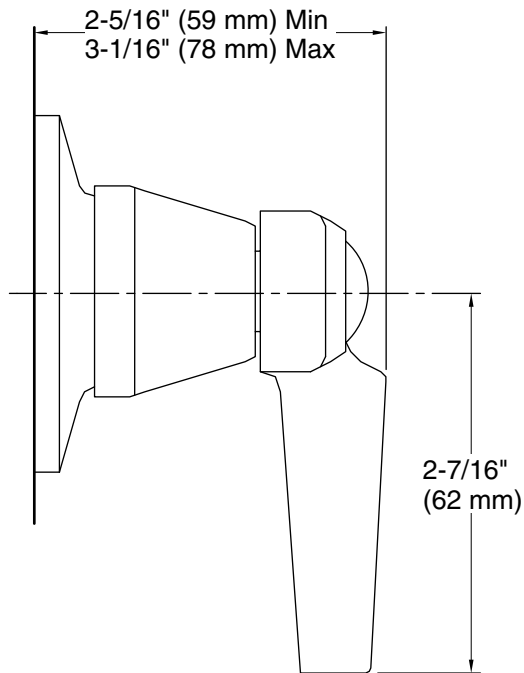

Technical Information

All product dimensions are nominal.

Notes

Install this product according to the installation instructions.