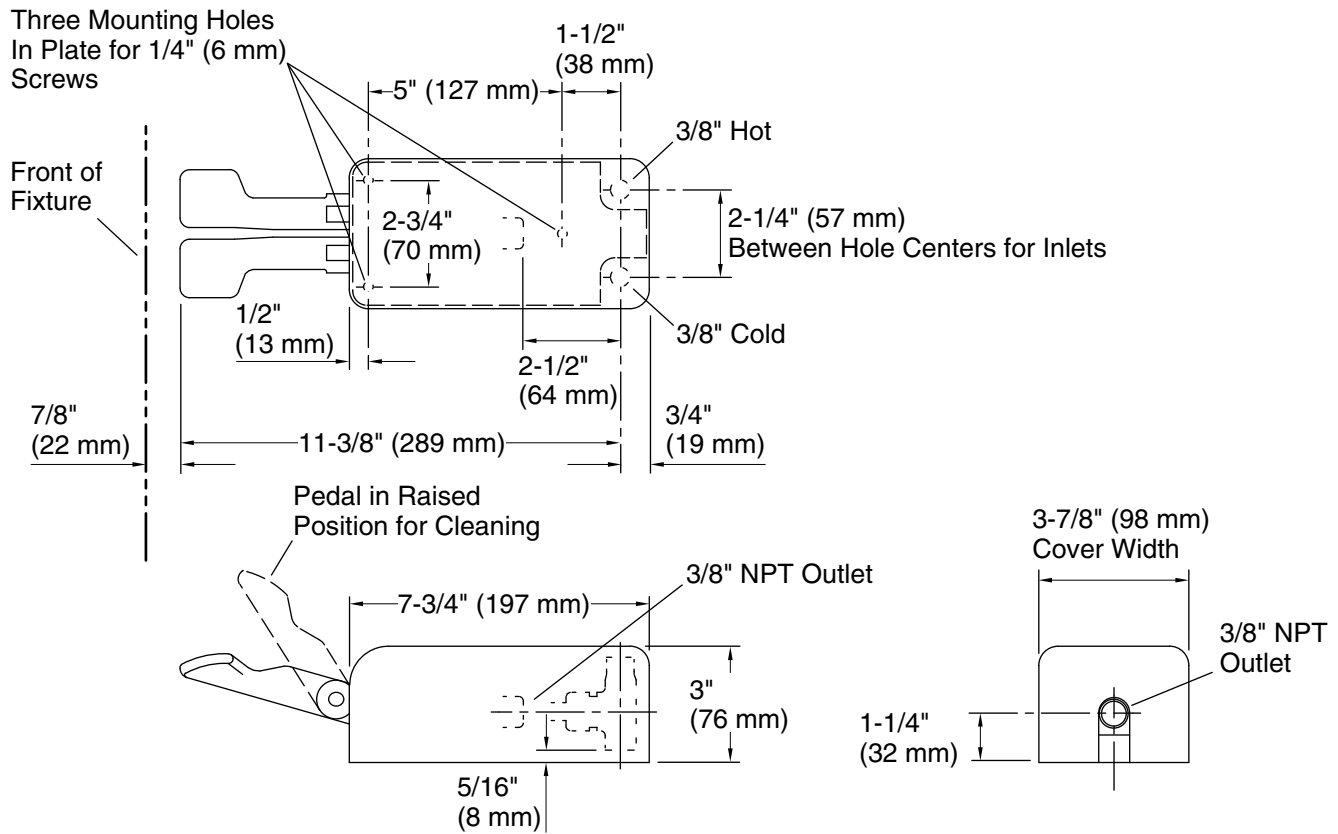

Technical Information

All product dimensions are nominal.

Material: Brass

Notes

Install this product according to the installation guide.