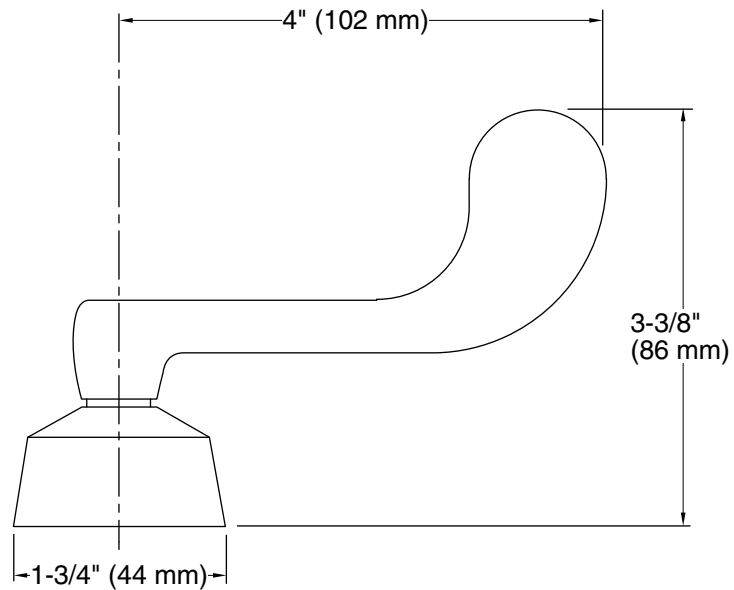

	CP	Polished Chrome
---	----	-----------------

**Technical Information**

All product dimensions are nominal.

Notes

Install this product according to the installation guide.

ADA compliant when installed to the specific requirements of these regulations.