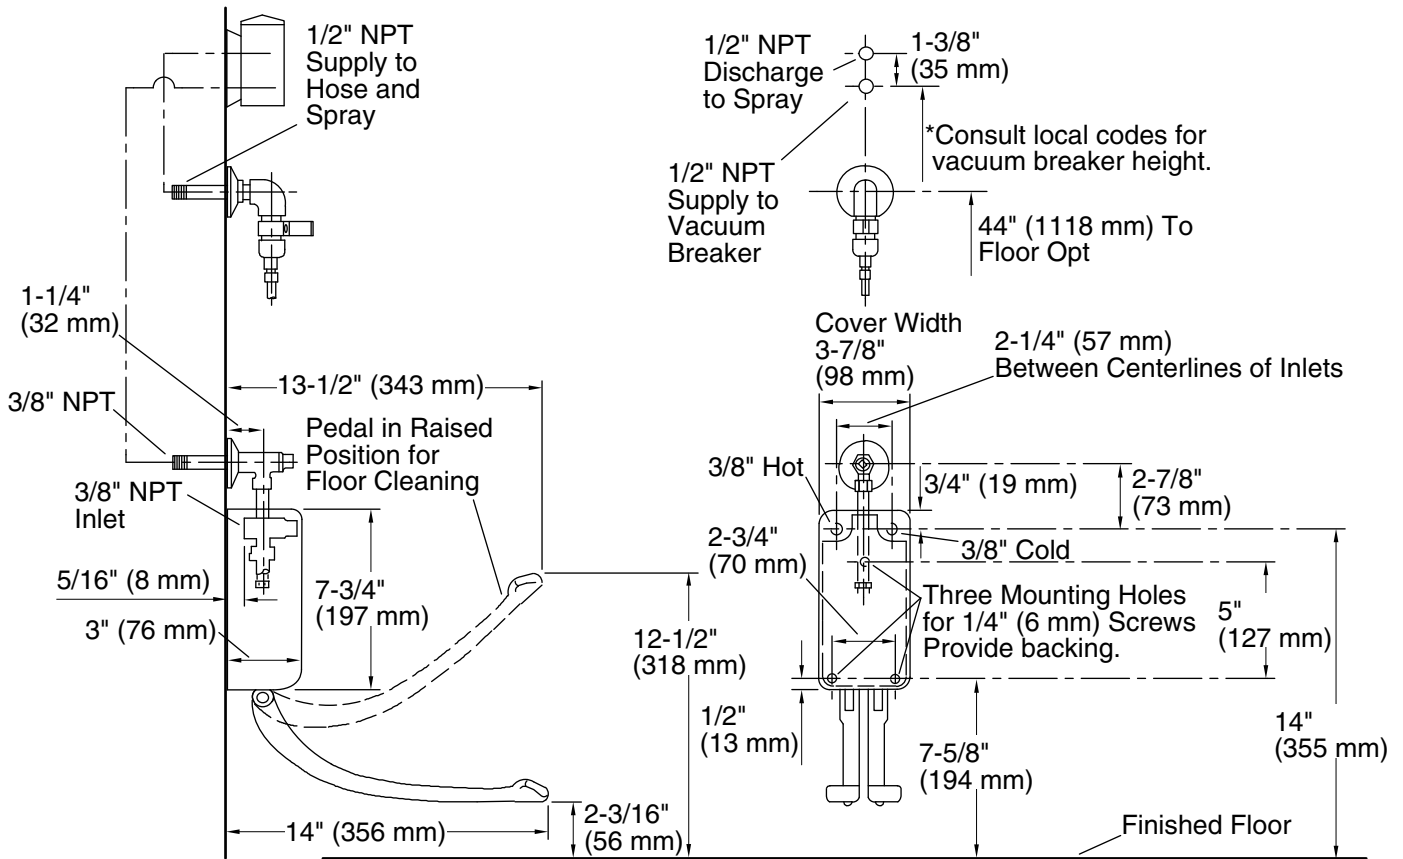

### Features

- Wall-mount hose with angle and spray nozzle
- Insulated handle and spray hook
- Self-closing 14" (356 mm) hinged pedal action
- Double foot-control mixing valve with integral stops
- 3/8" NPT inside-threaded inlets
- Outlet to wall with volume control
- Elevated vacuum breaker
- Polished Chrome brass housing

## Technical Information

All product dimensions are nominal.

Material: Brass