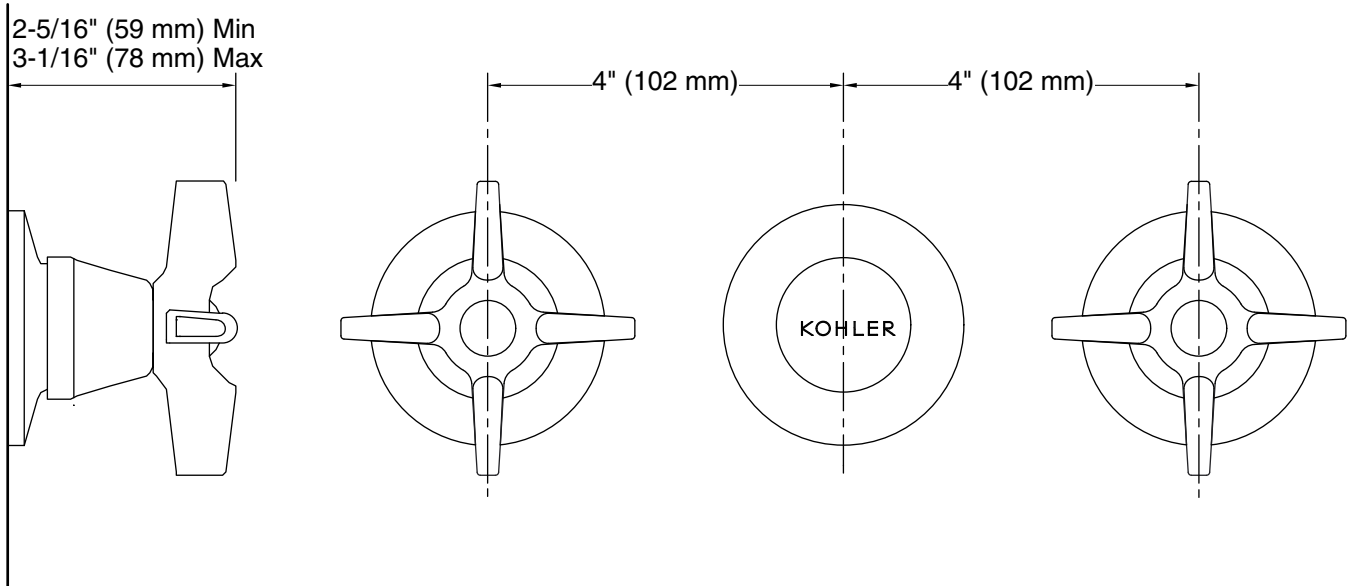

Technical Information

All product dimensions are nominal.

Notes

Install this product according to the installation instructions.