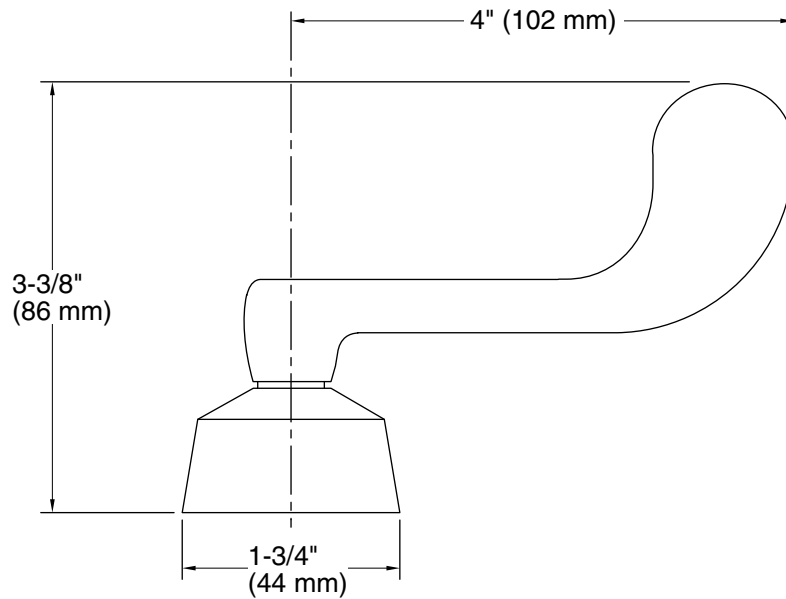

Color tiles intended for reference only.

Color	Code	Description
-------	------	-------------

	CP	Polished Chrome
---	----	-----------------

Technical Information

All product dimensions are nominal.

Notes

Install this product according to the installation guide.