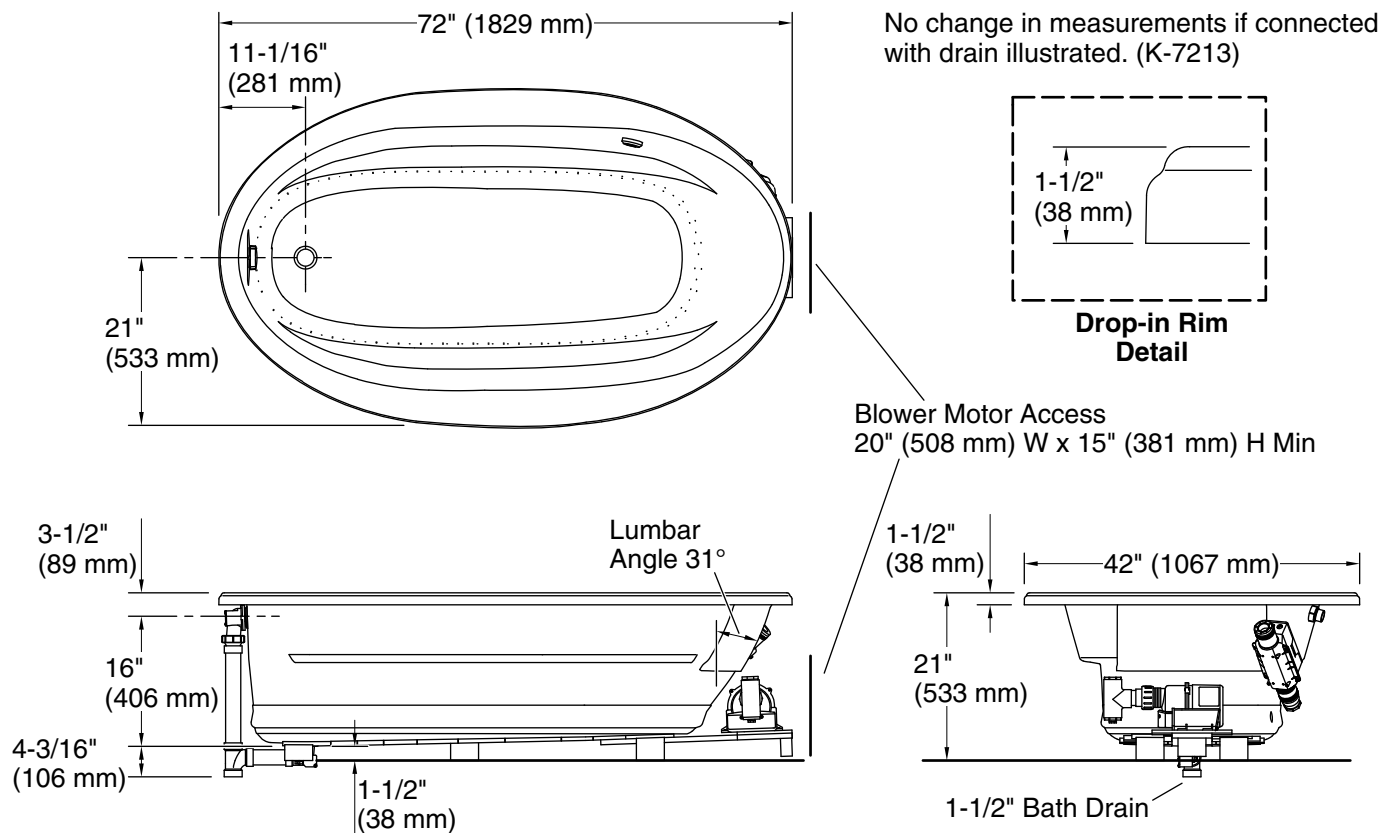

Required Electrical Service

Two dedicated circuits required, protected with Class A Ground-Fault Circuit-Interrupter (GFCI). Outside North America, this device may be known as a Residual Current Device (RCD).

Blower: 120 V, 15 A, 60 Hz
Air bath: 120 V, 15 A, 60 Hz

Technical Information

All product dimensions are nominal.

Drain location: Reversible
Basin area, bottom: 55-1/4" x 23-1/2" (1403 mm x 597 mm)
Basin area, top: 64-1/2" x 32" (1638 mm x 813 mm)
Weight: 170.5 lbs (77.3 kg)
Minimum floor load: 37 lbs/ft² (180.6 kg/m²)
Water depth: 15" (381 mm)
Water capacity: 75 gal (283.9 L)
Template: Drop-in, 1042557-7, required, included
Electrical component rating: Blower: 120 V, 10 A, 60 Hz
Air bath: 120 V, 5 A, 60 Hz

Notes

Measure your actual product for rough-in details.

Install this product according to the installation instructions.

The hot water supply should be 70% of the capacity of the bath or greater. Installations will vary.