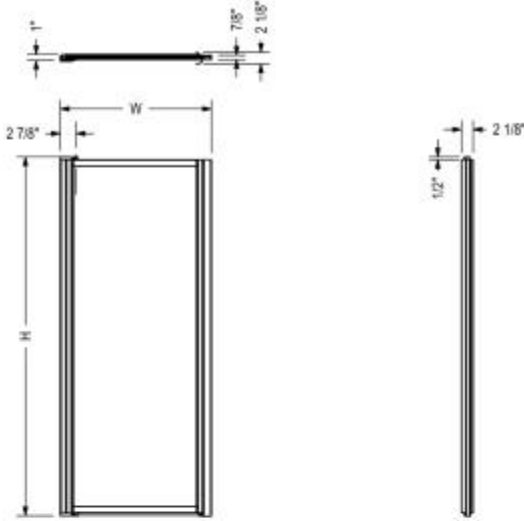

Pivolak 23-24 3/4 x 64 1/2 in. Pivot Shower Door for Alcove Installation

Model number:

136625-970-084-000

Dimensions: 24.75" x 64.5"

Installation: Alcove

Material:

Standard Features:

- Clear or Raindrop Glass
- Chrome frame for a clean simple look
- Pivoting door provides a wide opening for ease of access in and out of the shower
- Reversible, allowing for left or right opening to accommodate different bathroom layouts

- Out of plumb adjustment in the wall profile

Product characteristics:

- Made in North America
- Lateral Adjustment
- Easy Installation

Frame Finish(es):

Chrome

Glass Pattern(s):

Clear

Raindrop

Certifications

MAAX products adhere to one or more of the following certifications:

MAAX

Pivolok 23-24 3/4 x 64 1/2 in. Pivot Shower Door for Alcove Installation

Model number:

136625-970-084-000

Dimensions: 24.75" x 64.5"

Installation: Alcove

Material:

STANDARD

Dimensions

24 3/4 x 64 1/2 In.
(629 x 1638 mm)

Weight

32 lbs - 14 1/2 kg

Frame Type