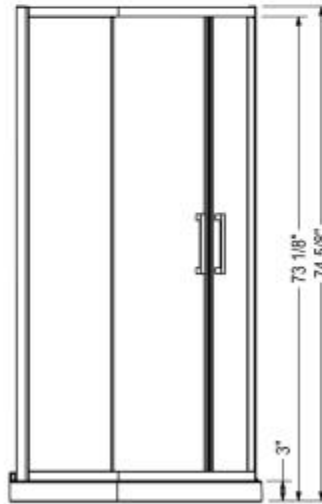

Kassia 38 x 38 Acrylic Center Drain Shower Kit

Model number:

107170-900-084-000

Dimensions: 38.125" x 38.125" x 74.625"

Installation:

Material: Acrylic

Standard Features:

- Shower kit includes: neo-round base and door
- Door comes with pre-assembled hardware and side jambs for fast and easy installation
- Door features the MAAX clip-and-push system which allows to detach the bottom wheels in order to ease the cleaning of the tracks
- Glass panels come with the Lotus Easy Clean Glass Protection to repel soap and water stains for carefree maintenance
- Door frame finish offered in Chrome or Matte Black

Clear

Certifications

MAAX products adhere to one or more of the following certifications:

MAAX

Kassia 38 x 38 Acrylic Center Drain Shower Kit

Model number:

107170-900-084-000

Dimensions: 38.125" x 38.125" x 74.625"

Installation:

Material: Acrylic

STANDARD

-Door opening : 21 1/4"
-Door wall jamb adjustment : 1"

-Door opening : 21 1/4"
-Door wall jamb adjustment : 1"

All dimensions are approximate. Structure measurements must be verified against the unit to ensure proper fit.

Dimensions

38 1/4 x 38 1/4 x 74 3/4 In.
(968 x 968 x 1895 mm)

Weight

119 lbs - 54 kg

Project: _____

Contractor: _____

Representative: _____

Date: _____