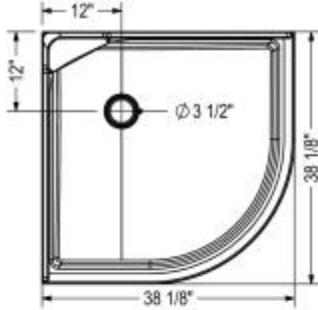

Kassia 38 x 38 Acrylic Center Drain Shower Kit

Model number:

107170-900-084-000

Dimensions: 38.125" x 38.125" x 74.625"

Installation:

Material: Acrylic

Standard Features:

- Shower kit includes: neo-round base and door
- Door comes with pre-assembled hardware and side jambs for fast and easy installation
- Door features the MAAX clip-and-push system which allows to detach the bottom wheels in order to ease the cleaning of the tracks
- Glass panels come with the Lotus Easy Clean Glass Protection to repel soap and water stains for carefree maintenance
- Door frame finish offered in Chrome or Matte Black

Clear

Certifications

MAAX products adhere to one or more of the following certifications:

MAAX

Kassia 38 x 38 Acrylic Center Drain Shower Kit

Model number:

107170-900-084-000

Dimensions: 38.125" x 38.125" x 74.625"

Installation:

Material: Acrylic

STANDARD

-Door opening : 21 1/4"
-Door wall jamb adjustment : 1"

-Door opening : 21 1/4"
-Door wall jamb adjustment : 1"

All dimensions are approximate. Structure measurements must be verified against the unit to ensure proper fit.

Dimensions

38 1/4 x 38 1/4 x 74 3/4 In.
(968 x 968 x 1895 mm)

Weight

119 lbs - 54 kg

Project: _____

Contractor: _____

Representative: _____

Date: _____