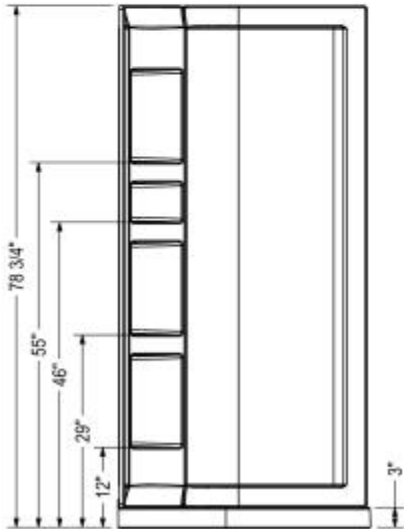

Kassia 38 x 38 Acrylic Center Drain Shower Kit

Model number:

107170-900-084-000

Dimensions: 38.125" x 38.125" x 74.625"

Installation:

Material: Acrylic

Standard Features:

- Shower kit includes: neo-round base and door
- Door comes with pre-assembled hardware and side jambs for fast and easy installation
- Door features the MAAX clip-and-push system which allows to detach the bottom wheels in order to ease the cleaning of the tracks
- Glass panels come with the Lotus Easy Clean Glass Protection to repel soap and water stains for carefree maintenance
- Door frame finish offered in Chrome or Matte Black

Clear

Certifications

MAAX products adhere to one or more of the following certifications:

MAAX

Kassia 38 x 38 Acrylic Center Drain Shower Kit

Model number:

107170-900-084-000

Dimensions: 38.125" x 38.125" x 74.625"

Installation:

Material: Acrylic

STANDARD

-Door opening : 21 1/4"
-Door wall jamb adjustment : 1"

-Door opening : 21 1/4"
-Door wall jamb adjustment : 1"

All dimensions are approximate. Structure measurements must be verified against the unit to ensure proper fit.

Dimensions

38 1/4 x 38 1/4 x 74 3/4 In.
(968 x 968 x 1895 mm)

Weight

119 lbs - 54 kg

Project: _____

Contractor: _____

Representative: _____

Date: _____