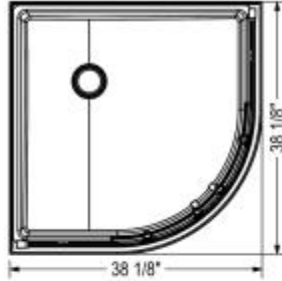

Kassia 38 x 38 Acrylic Center Drain Shower Kit

Model number:

107170-900-084-000

Dimensions: 38.125" x 38.125" x 74.625"

Installation:

Material: Acrylic

Standard Features:

- Shower kit includes: neo-round base and door
- Door comes with pre-assembled hardware and side jambs for fast and easy installation
- Door features the MAAX clip-and-push system which allows to detach the bottom wheels in order to ease the cleaning of the tracks
- Glass panels come with the Lotus Easy Clean Glass Protection to repel soap and water stains for carefree maintenance
- Door frame finish offered in Chrome or Matte Black

Clear

Certifications

MAAX products adhere to one or more of the following certifications:

MAAX

Kassia 38 x 38 Acrylic Center Drain Shower Kit

Model number:

107170-900-084-000

Dimensions: 38.125" x 38.125" x 74.625"

Installation:

Material: Acrylic

STANDARD

-Door opening : 21 1/4"
-Door wall jamb adjustment : 1"

-Door opening : 21 1/4"
-Door wall jamb adjustment : 1"

All dimensions are approximate. Structure measurements must be verified against the unit to ensure proper fit.

Dimensions

38 1/4 x 38 1/4 x 74 3/4 In.
(968 x 968 x 1895 mm)

Weight

119 lbs - 54 kg

Project: _____

Contractor: _____

Representative: _____

Date: _____