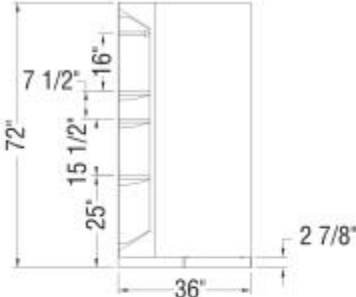

Daylight 36 x 36 Polystyrene Center Drain Shower Kit

Model number:

105672-000-129-101

Dimensions: 36" x 36" x 72"

Installation:

Material: Polystyrene

Dimensions

36 x 36 x 72 In.
(914 x 914 x 1829 mm)

Weight

112 lbs - 50 3/4 kg