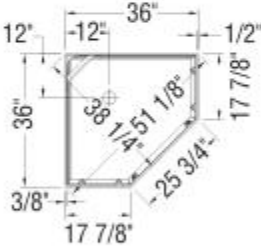

Daylight 36 x 36 Polystyrene Center Drain Shower Kit

Model number:

105672-000-129-101

Dimensions: 36" x 36" x 72"

Installation:

Material: Polystyrene

Dimensions

36 x 36 x 72 In.
(914 x 914 x 1829 mm)

Weight

112 lbs - 50 3/4 kg