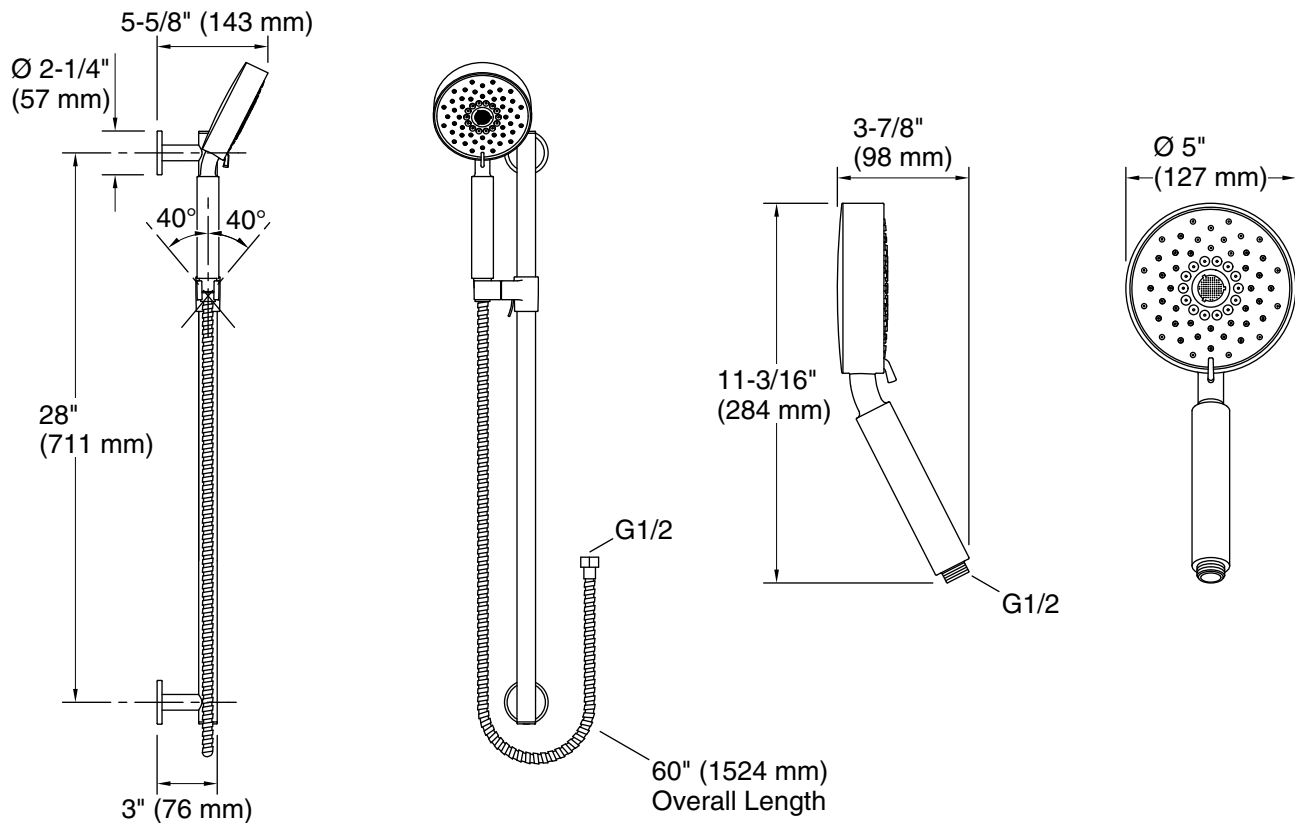

Features

- Includes Purist® 2.5-gpm multifunction handshower, 60" metal hose, 28" sidebar and contemporary sidebar trim
- Multifunction showerhead and handshower each have advanced spray engines to provide three experiences: full coverage, pulsating massage, and silk spray
- Full coverage spray produces an encompassing spray ideal for everyday use
- Pulsating massage spray targets sore muscles to ease away aches and pains
- Silk spray releases a dense, luxurious spray ideal for rinsing
- Thumb tab allows for a smooth transition between sprays
- Combination of balance, weight, grip, and angle makes this handshower comfortable and easy to use
- MasterClean™ sprayface features an easy-to-clean surface that withstands mineral buildup and maximizes spray performance
- 2.5 gpm (9.5 lpm) maximum flow rate
- 28" (711 mm) sidebar features adjustable mounting brackets for installation flexibility
- Coordinates with Purist®, Stillness®, and Composed® faucets and accessories
- Features a nonpositive shutoff: water-saving pause mode to temporarily reduce water flow
- Pause feature temporarily pauses water flow to conserve water while you lather, shave, or shampoo

Technical Information

All product dimensions are nominal.

Handshower:

Rated maximum flow: 2.5 gal/min (9.5 l/min)

Notes

Install this product according to the installation instructions.

IMPORTANT! The slide bar must be mounted to stud framing supports at both the top and bottom mounting locations. Plastic wall anchors will not support the slide bar. Do not use or depend on plastic wall anchors to attach the slide bar.

Plumbing codes may require that an atmospheric vacuum breaker be installed in-line to handshowers. Consult with local codes.

ADA compliant when installed to the specific requirements of these regulations.