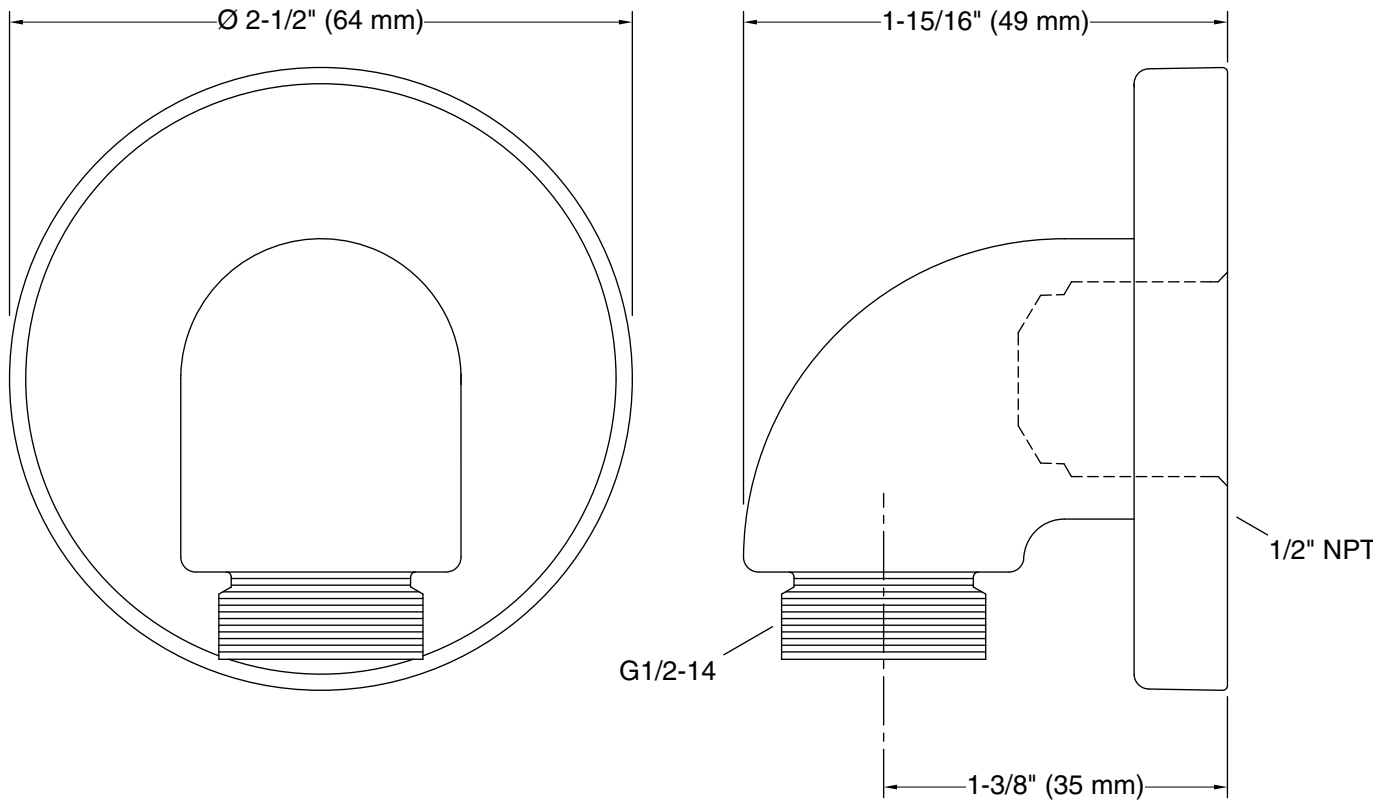

Features

- For use with a handshower and hose (sold separately)
- Includes check valve for backflow prevention
- Coordinates with Purist® and Stillness® faucets and accessories

Material

- Brass
- KOHLER® finishes resist corrosion and tarnishing

Technical Information

All product dimensions are nominal.

Notes

Install this product according to the installation instructions.