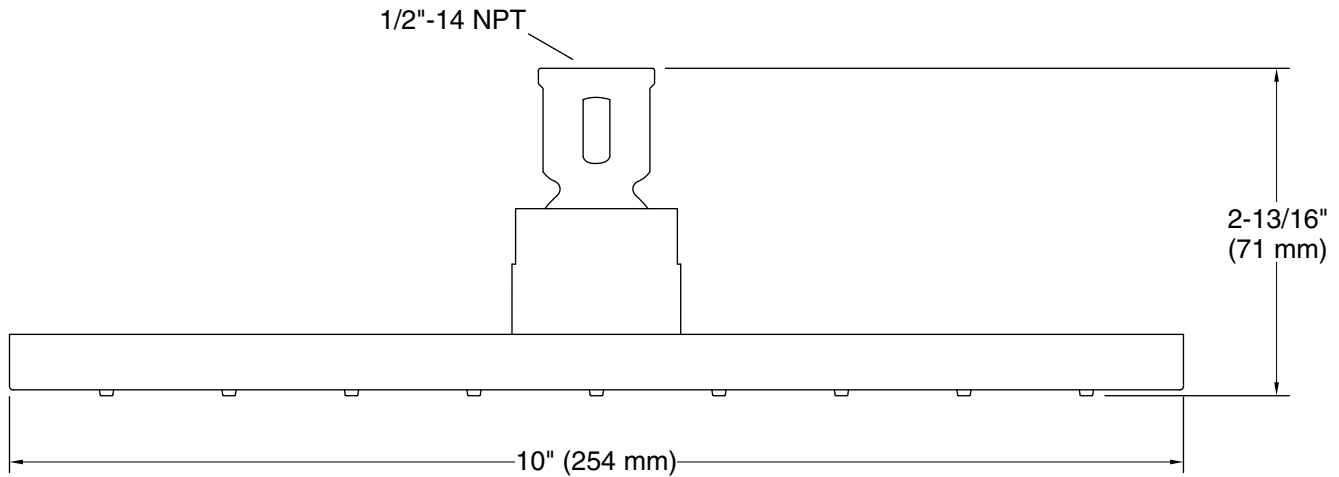

Technical Information

All product dimensions are nominal.

Showerhead/Body Spray:

Rated maximum flow: 1.75 gal/min (6.6 l/min)

Pressure: 80 psi (5.5 bar)

Notes

For use with automatic compensating valves rated at 1.4 gal/min (5.3 l/min) or less.

Install this product according to the installation instructions.