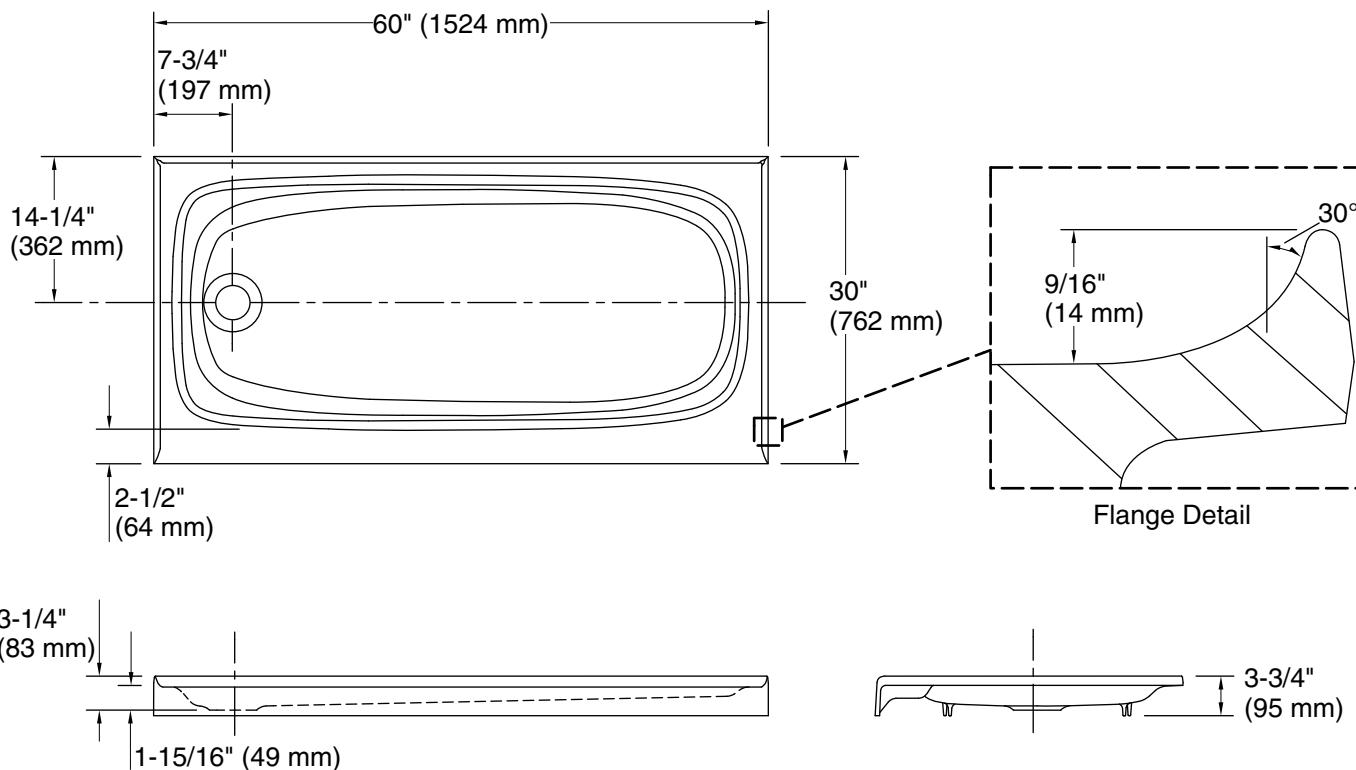

Features

- Spacious shower base offers ample room for showering
- Safeguard® slip-resistant surface provides excellent traction underfoot
- Single threshold for alcove installation with three tile-in flanges

Material

- KOHLER® enameled cast iron

Installation

- Left drain

Recommended Products/Accessories

- K-9132 Shower Drain
- K-706009-D3 Frameless Sliding Shower Door
- K-706009-L Frameless Sliding Shower Door
- K-706015-D3 Frameless Sliding Shower Door
- K-706015-L 74" H sliding shower door with 1/4"-thick glass
- K-5526 7 kW steam generator
- K-5557 steam generator control kit
- K-23726 Drain treatment
- K-23725 Cast iron cleaner

Color tiles intended for reference only.

Color	Code	Description
	0	White
	96	Biscuit
	NY	Dune
	58	Thunder™ Grey
	7	Black Black™

Technical Information

All product dimensions are nominal.

Drain location: Left
 Weight: 193 lbs (87.5 kg)
 Minimum floor load: 40 lbs/ft² (195.3 kg/m²)
 Minimum flat for door: 2-7/8" (73 mm)