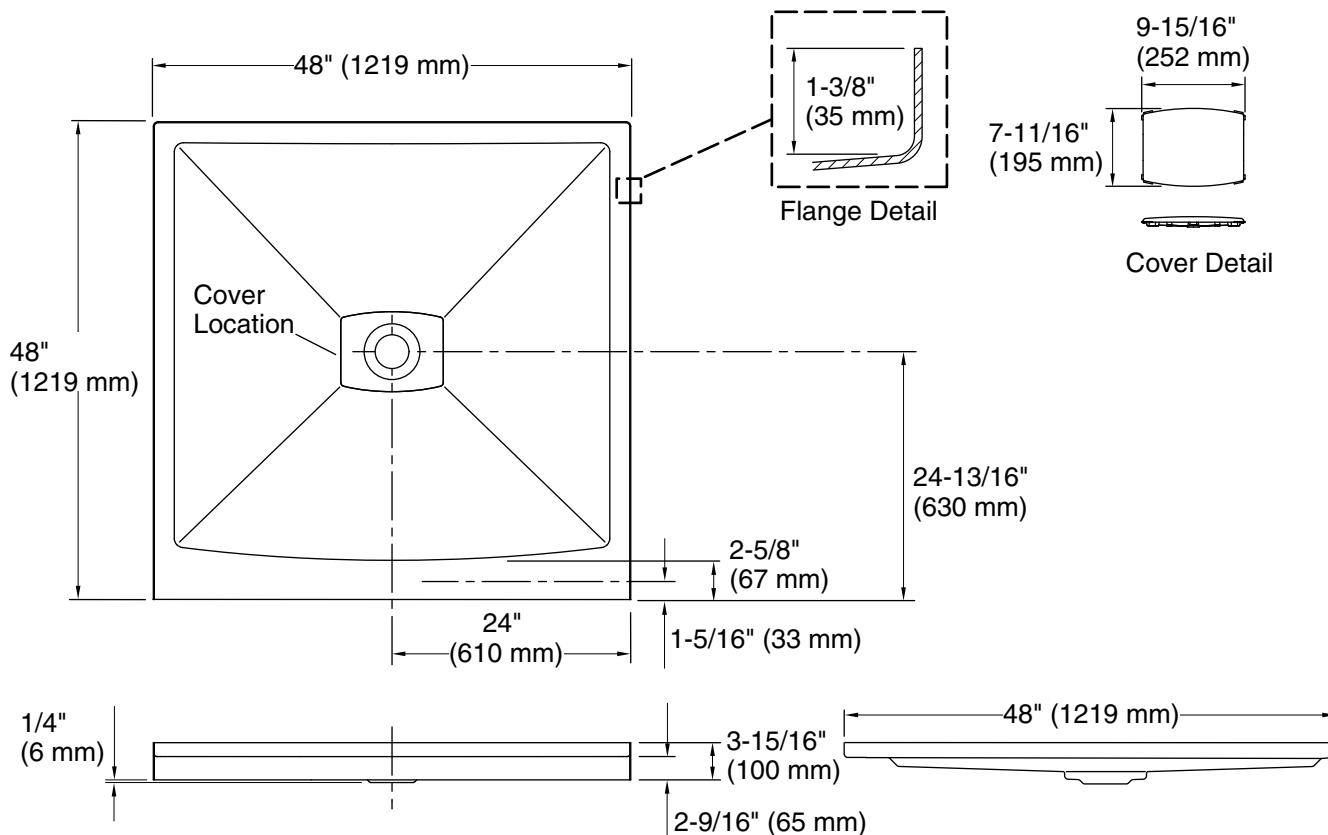

Color tiles intended for reference only.

Color	Code	Description
	0	White
	96	Biscuit
	NY	Dune
	95	Ice™ Grey
	58	Thunder™ Grey
	7	Black Black™

Technical Information

All product dimensions are nominal.

Drain location:	Center
Weight:	54 lbs (24.5 kg)
Minimum floor load:	20 lbs/ft ² (97.6 kg/m ²)
Minimum flat for door:	2-5/8" (66 mm)

Notes

Measure your actual product for rough-in details.

Install this product according to the installation instructions.

Shimming may be required to level the fixture.

Shimming may be required between the stud frame and the fixture.