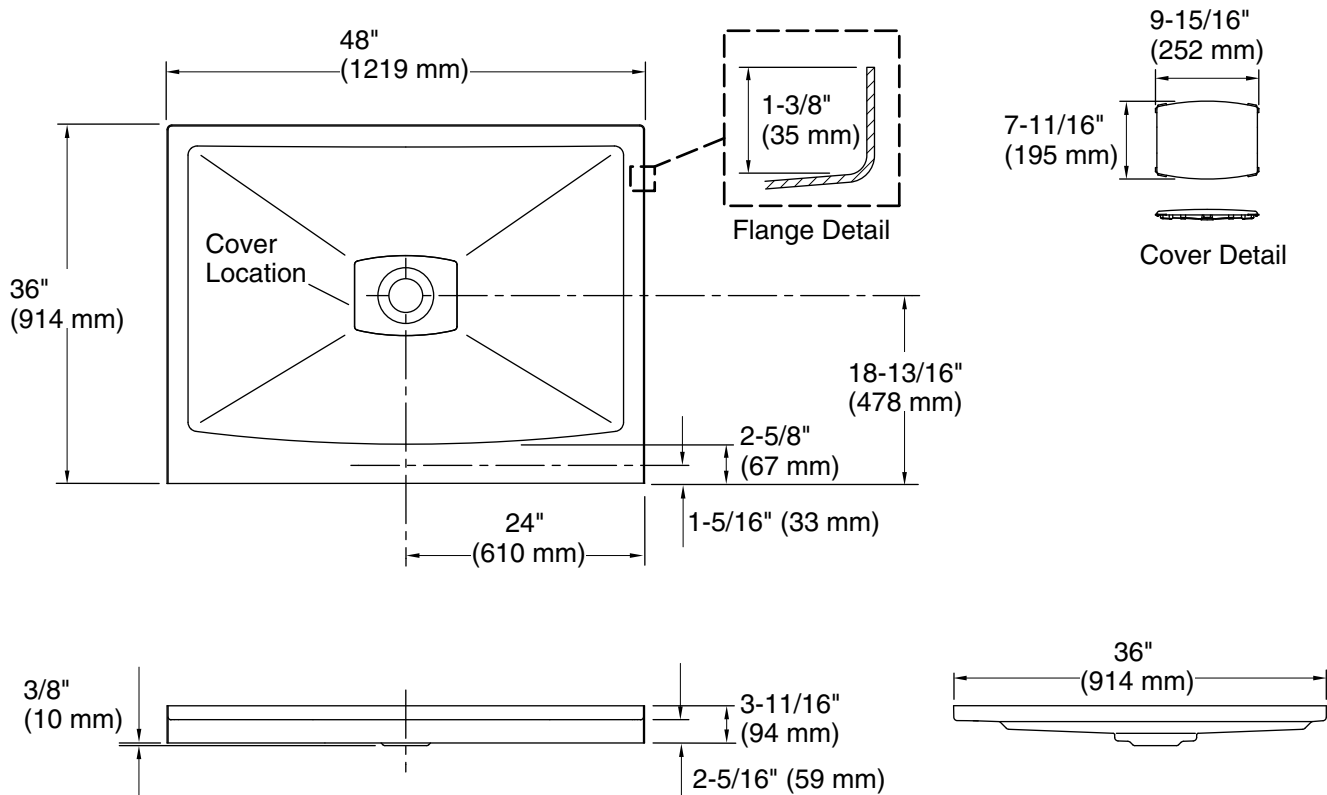

Color tiles intended for reference only.

Color	Code	Description
	0	White
	96	Biscuit
	NY	Dune
	95	Ice™ Grey
	58	Thunder™ Grey
	7	Black Black™

Technical Information

All product dimensions are nominal.

Drain location:	Center
Weight:	43 lbs (19.5 kg)
Minimum floor load:	20 lbs/ft ² (97.6 kg/m ²)
Minimum flat for door:	2-5/8" (66 mm)

Notes

- Measure your actual product for rough-in details.
- Install this product according to the installation instructions.
- Shimming may be required to level the fixture.
- Shimming may be required between the stud frame and the fixture.
- Stud opening tolerance is + 1/4" (6 mm), - 0" (0 mm).